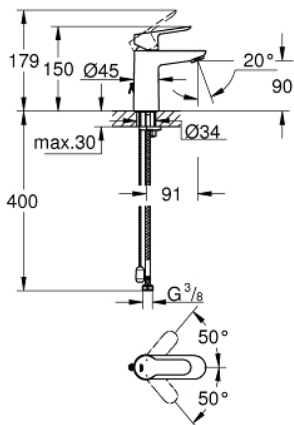

23 329 000 **BAUEDGE BASIN MIXER 1/2"**
S-SIZE

PRODUCT DESCRIPTION

- Colour: chrome
- single hole installation
- metal lever
- GROHE SmoothControl 28 mm ceramic cartridge
- GROHE LongLife finish
- GROHE EcoJoy - less water, perfect flow
- maximum flow rate (at 3 bar): 5 l/min
- rapid installation system
- retractable chain
- flexible connection hoses

23 329 000 **BAUEDGE BASIN MIXER 1/2"**
S-SIZE

SPARE PARTS

- 1: Lever (Spare part-nr. 46697000)
- 2: Cartridge (Spare part-nr. 46580000)
- 3: Chain support (Spare part-nr. 06815000)
- 3.1: Chain support (Spare part-nr. 0116100M)
- 4: Mousseur (Spare part-nr. 48159000)
- 5: Shank mounting kit (Spare part-nr. 46249000)
- 6: Mounting wrench (Spare part-nr. 19017000)*