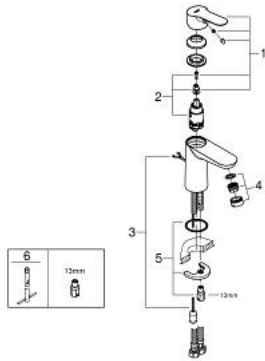

23 329 000 **BAUEDGE BASIN MIXER 1/2"**
S-SIZE

PRODUCT DESCRIPTION

- Colour: chrome
- single hole installation
- metal lever
- GROHE SmoothControl 28 mm ceramic cartridge
- GROHE LongLife finish
- GROHE EcoJoy - less water, perfect flow
- maximum flow rate (at 3 bar): 5 l/min
- rapid installation system
- retractable chain
- flexible connection hoses

23 329 000 **BAUEDGE BASIN MIXER 1/2"**
S-SIZE

SPARE PARTS

- 1: Lever (Spare part-nr. 46697000)
- 2: Cartridge (Spare part-nr. 46580000)
- 3: Chain support (Spare part-nr. 06815000)
- 3.1: Chain support (Spare part-nr. 0116100M)
- 4: Mousseur (Spare part-nr. 48159000)
- 5: Shank mounting kit (Spare part-nr. 46249000)
- 6: Mounting wrench (Spare part-nr. 19017000)*