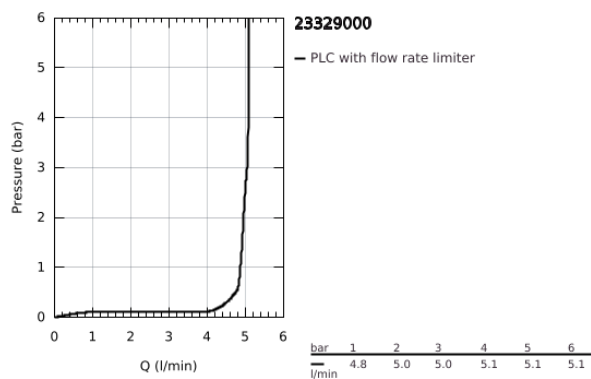

23 329 000 **BAUEDGE BASIN MIXER 1/2"**
S-SIZE

PRODUCT DESCRIPTION

- Colour: chrome
- single hole installation
- metal lever
- GROHE SmoothControl 28 mm ceramic cartridge
- GROHE LongLife finish
- GROHE EcoJoy - less water, perfect flow
- maximum flow rate (at 3 bar): 5 l/min
- rapid installation system
- retractable chain
- flexible connection hoses

23 329 000 **BAUEDGE BASIN MIXER 1/2"**
S-SIZE

SPARE PARTS

- 1: Lever (Spare part-nr. 46697000)
- 2: Cartridge (Spare part-nr. 46580000)
- 3: Chain support (Spare part-nr. 06815000)
- 3.1: Chain support (Spare part-nr. 0116100M)
- 4: Mousseur (Spare part-nr. 48159000)
- 5: Shank mounting kit (Spare part-nr. 46249000)
- 6: Mounting wrench (Spare part-nr. 19017000)*