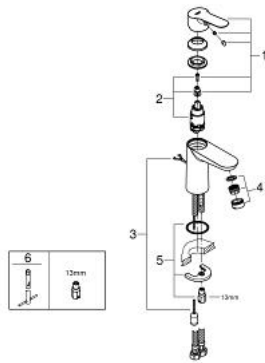

23 329 000 **BAUEDGE BASIN MIXER 1/2"**
S-SIZE

PRODUCT DESCRIPTION

- Tyc: Chrome
- single hole installation
- metal lever
- GROHE SmoothControl 28 mm ceramic cartridge
- GROHE LongLife finish
- GROHE EcoJoy - Less water, perfect flow
- maximum flow rate (at 3 bar): 5 l/min
- rapid installation system
- retractable chain
- flexible connection hoses

23 329 000 **BAUEDGE BASIN MIXER 1/2"**
S-SIZE

SPARE PARTS

- 1: Lever (Spare part-nr. 46697000)
- 2: Cartridge (Spare part-nr. 46580000)
- 3: Chain (Spare part-nr. 06815000)
- 3.1: Chain support (Spare part-nr. 0116100M)
- 4: Mousseur (Spare part-nr. 48159000)
- 5: Shank mounting kit (Spare part-nr. 46249000)
- 6: Mounting wrench (Spare part-nr. 19017000)*