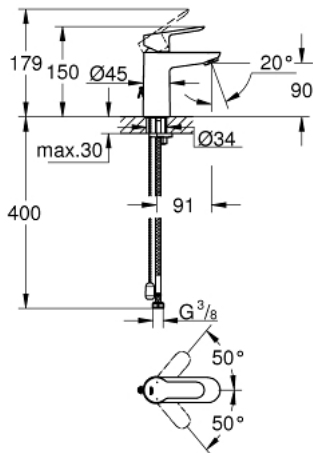

23 329 000 **BAUEDGE BASIN MIXER 1/2"**
S-SIZE

PRODUCT DESCRIPTION

- Tyc: Chrome
- single hole installation
- metal lever
- GROHE SmoothControl 28 mm ceramic cartridge
- GROHE LongLife finish
- GROHE EcoJoy - Less water, perfect flow
- maximum flow rate (at 3 bar): 5 l/min
- rapid installation system
- retractable chain
- flexible connection hoses

23 329 000 **BAUEDGE BASIN MIXER 1/2"**
S-SIZE

SPARE PARTS

- 1: Lever (Spare part-nr. 46697000)
- 2: Cartridge (Spare part-nr. 46580000)
- 3: Chain (Spare part-nr. 06815000)
- 3.1: Chain support (Spare part-nr. 0116100M)
- 4: Mousseur (Spare part-nr. 48159000)
- 5: Shank mounting kit (Spare part-nr. 46249000)
- 6: Mounting wrench (Spare part-nr. 19017000)*