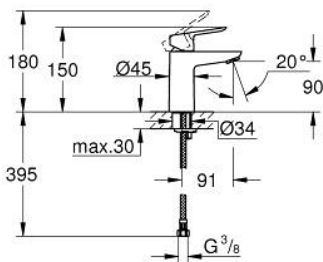

23 330 000 **BAUEDGE BASIN MIXER 1/2"**  
**S-SIZE**

**PRODUCT DESCRIPTION**

- Colour: chrome
- single hole installation
- metal lever
- GROHE SmoothControl 28 mm ceramic cartridge
- GROHE LongLife finish
- GROHE EcoJoy - less water, perfect flow
- maximum flow rate (at 3 bar): 5 l/min
- rapid installation system
- smooth body
- flexible connection hoses

23 330 000 **BAUEDGE BASIN MIXER 1/2"**  
**S-SIZE**

**SPARE PARTS**

- 1: Lever (Spare part-nr. 46697000)
  - 2: retaining ring (Spare part-nr. 46715000)
  - 3: Cartridge (Spare part-nr. 46580000)
  - 4: Mousseur (Spare part-nr. 48159000)
  - 5: Shank mounting kit (Spare part-nr. 46249000)
  - 6: Mounting wrench (Spare part-nr. 19017000)\*
- \* Optional accessories