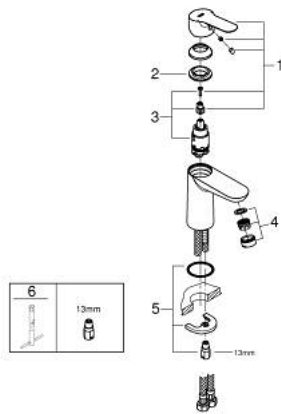

23 330 000 **BAUEDGE BASIN MIXER 1/2"**  
**S-SIZE**

**PRODUCT DESCRIPTION**

- Colour: chrome
- single hole installation
- metal lever
- GROHE SmoothControl 28 mm ceramic cartridge
- GROHE LongLife finish
- GROHE EcoJoy - less water, perfect flow
- maximum flow rate (at 3 bar): 5 l/min
- rapid installation system
- smooth body
- flexible connection hoses

23 330 000 **BAUEDGE BASIN MIXER 1/2"**  
**S-SIZE**

**SPARE PARTS**

- 1: Lever (Spare part-nr. 46697000)
  - 2: retaining ring (Spare part-nr. 46715000)
  - 3: Cartridge (Spare part-nr. 46580000)
  - 4: Mousseur (Spare part-nr. 48159000)
  - 5: Shank mounting kit (Spare part-nr. 46249000)
  - 6: Mounting wrench (Spare part-nr. 19017000)\*
- \* Optional accessories