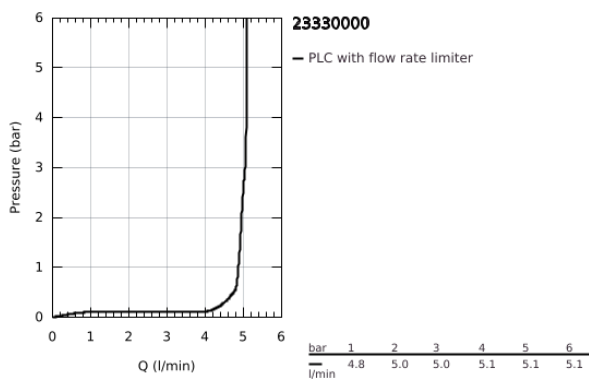

23 330 000 **BAUEDGE BASIN MIXER 1/2"**  
**S-SIZE**

**PRODUCT DESCRIPTION**

- Colour: chrome
- single hole installation
- metal lever
- GROHE SmoothControl 28 mm ceramic cartridge
- GROHE LongLife finish
- GROHE EcoJoy - less water, perfect flow
- maximum flow rate (at 3 bar): 5 l/min
- rapid installation system
- smooth body
- flexible connection hoses

23 330 000 **BAUEDGE BASIN MIXER 1/2"**  
**S-SIZE**

**SPARE PARTS**

- 1: Lever (Spare part-nr. 46697000)
  - 2: retaining ring (Spare part-nr. 46715000)
  - 3: Cartridge (Spare part-nr. 46580000)
  - 4: Mousseur (Spare part-nr. 48159000)
  - 5: Shank mounting kit (Spare part-nr. 46249000)
  - 6: Mounting wrench (Spare part-nr. 19017000)\*
- \* Optional accessories