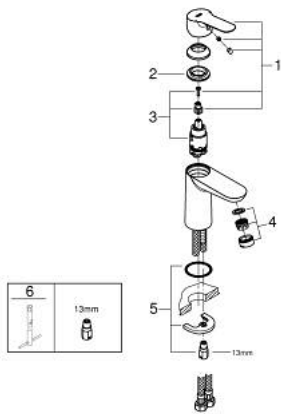

23 330 000 **BAUEDGE BASIN MIXER 1/2"**
S-SIZE

PRODUCT DESCRIPTION

- Tyc: Chrome
- single hole installation
- metal lever
- GROHE SmoothControl 28 mm ceramic cartridge
- GROHE LongLife finish
- GROHE EcoJoy - Less water, perfect flow
- maximum flow rate (at 3 bar): 5 l/min
- rapid installation system
- smooth body
- flexible connection hoses

23 330 000 **BAUEDGE BASIN MIXER 1/2"**
S-SIZE

SPARE PARTS

- 1: Lever (Spare part-nr. 46697000)
 - 2: Fitting ring (Spare part-nr. 46715000)
 - 3: Cartridge (Spare part-nr. 46580000)
 - 4: Mousseur (Spare part-nr. 48159000)
 - 5: Shank mounting kit (Spare part-nr. 46249000)
 - 6: Mounting wrench (Spare part-nr. 19017000)*
- * Optional accessories