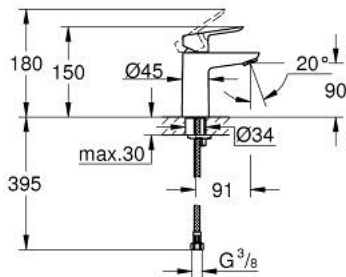

23 330 000 **BAUEDGE BASIN MIXER 1/2"**
S-SIZE

PRODUCT DESCRIPTION

- Tyc: Chrome
- single hole installation
- metal lever
- GROHE SmoothControl 28 mm ceramic cartridge
- GROHE LongLife finish
- GROHE EcoJoy - Less water, perfect flow
- maximum flow rate (at 3 bar): 5 l/min
- rapid installation system
- smooth body
- flexible connection hoses

23 330 000 **BAUEDGE BASIN MIXER 1/2"**
S-SIZE

SPARE PARTS

- 1: Lever (Spare part-nr. 46697000)
 - 2: Fitting ring (Spare part-nr. 46715000)
 - 3: Cartridge (Spare part-nr. 46580000)
 - 4: Mousseur (Spare part-nr. 48159000)
 - 5: Shank mounting kit (Spare part-nr. 46249000)
 - 6: Mounting wrench (Spare part-nr. 19017000)*
- * Optional accessories