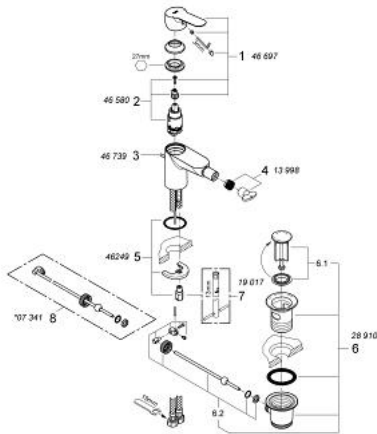

23 331 000 **BAUEDGE SINGLE-LEVER BIDET MIXER 1/2"**

PRODUCT DESCRIPTION

- Colour: chrome
- single hole installation
- metal lever
- GROHE SmoothControl 28 mm ceramic cartridge
- GROHE LongLife finish
- GROHE EcoJoy - less water, perfect flow
- maximum flow rate (at 3 bar): 5 l/min
- rapid installation system
- with ball joint
- pop-up waste set 1 1/4"
- flexible connection hoses

23 331 000 BAUEDGE SINGLE-LEVER BIDET MIXER 1/2"

SPARE PARTS

- 1: Lever (Spare part-nr. 46697000)
 - 2: Cartridge (Spare part-nr. 46580000)
 - 3: Pop-up rod (Spare part-nr. 46739000)
 - 4: Mousseur (Spare part-nr. 13998000)
 - 5: Shank mounting kit (Spare part-nr. 46249000)
 - 6: Waste set 1 1/4" (Spare part-nr. 28910000)
 - 6.1: Plug (Spare part-nr. 07182000)
 - 6.2: Eccentric rod (Spare part-nr. 07052000)
 - 7: Mounting wrench (Spare part-nr. 19017000)*
 - 8: Eccentric rod (Spare part-nr. 07341000)*
- * Optional accessories