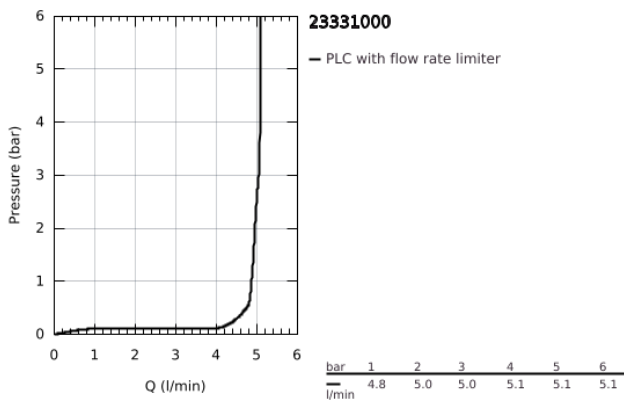

23 331 000 **BAUEDGE SINGLE-LEVER BIDET MIXER 1/2"**

PRODUCT DESCRIPTION

- Colour: chrome
- single hole installation
- metal lever
- GROHE SmoothControl 28 mm ceramic cartridge
- GROHE LongLife finish
- GROHE EcoJoy - less water, perfect flow
- maximum flow rate (at 3 bar): 5 l/min
- rapid installation system
- with ball joint
- pop-up waste set 1 1/4"
- flexible connection hoses

23 331 000 BAUEDGE SINGLE-LEVER BIDET MIXER 1/2"

SPARE PARTS

- 1: Lever (Spare part-nr. 46697000)
 - 2: Cartridge (Spare part-nr. 46580000)
 - 3: Pop-up rod (Spare part-nr. 46739000)
 - 4: Mousseur (Spare part-nr. 13998000)
 - 5: Shank mounting kit (Spare part-nr. 46249000)
 - 6: Waste set 1 1/4" (Spare part-nr. 28910000)
 - 6.1: Plug (Spare part-nr. 07182000)
 - 6.2: Eccentric rod (Spare part-nr. 07052000)
 - 7: Mounting wrench (Spare part-nr. 19017000)*
 - 8: Eccentric rod (Spare part-nr. 07341000)*
- * Optional accessories