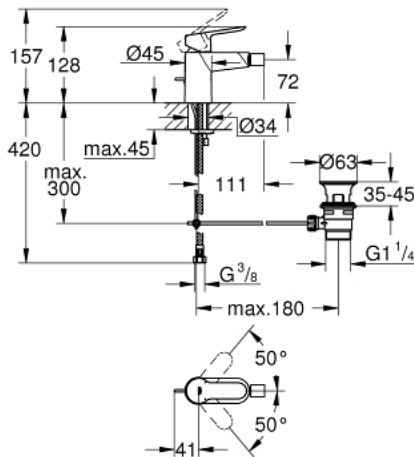

23 331 000 **BAUEDGE SINGLE-LEVER BIDET MIXER 1/2"**

PRODUCT DESCRIPTION

- Colour: chrome
- single hole installation
- metal lever
- GROHE SmoothControl 28 mm ceramic cartridge
- GROHE LongLife finish
- GROHE EcoJoy - less water, perfect flow
- maximum flow rate (at 3 bar): 5 l/min
- rapid installation system
- with ball joint
- pop-up waste set 1 1/4"
- flexible connection hoses

23 331 000 BAUEDGE SINGLE-LEVER BIDET MIXER 1/2"

SPARE PARTS

- 1: Lever (Spare part-nr. 46697000)
 - 2: Cartridge (Spare part-nr. 46580000)
 - 3: Pop-up rod (Spare part-nr. 46739000)
 - 4: Mousseur (Spare part-nr. 13998000)
 - 5: Shank mounting kit (Spare part-nr. 46249000)
 - 6: Waste set 1 1/4" (Spare part-nr. 28910000)
 - 6.1: Plug (Spare part-nr. 07182000)
 - 6.2: Eccentric rod (Spare part-nr. 07052000)
 - 7: Mounting wrench (Spare part-nr. 19017000)*
 - 8: Eccentric rod (Spare part-nr. 07341000)*
- * Optional accessories