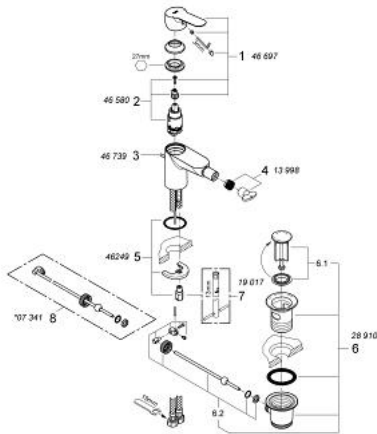

23 331 000 BAUEDGE SINGLE-LEVER BIDET MIXER 1/2"

PRODUCT DESCRIPTION

- Tyc: Chrome
- single hole installation
- metal lever
- GROHE SmoothControl 28 mm ceramic cartridge
- GROHE LongLife finish
- GROHE EcoJoy - Less water, perfect flow
- maximum flow rate (at 3 bar): 5 l/min
- rapid installation system
- with ball joint
- pop-up waste set 1 1/4"
- flexible connection hoses

23 331 000 BAUEDGE SINGLE-LEVER BIDET MIXER 1/2"

SPARE PARTS

- 1: Lever (Spare part-nr. 46697000)
 - 2: Cartridge (Spare part-nr. 46580000)
 - 3: Pop-up rod (Spare part-nr. 46739000)
 - 4: Mousseur (Spare part-nr. 13998000)
 - 5: Shank mounting kit (Spare part-nr. 46249000)
 - 6: Waste set 1 1/4" (Spare part-nr. 28910000)
 - 6.1: Plug (Spare part-nr. 07182000)
 - 6.2: Eccentric rod (Spare part-nr. 07052000)
 - 7: Mounting wrench (Spare part-nr. 19017000)*
 - 8: Eccentric rod (Spare part-nr. 07341000)*
- * Optional accessories