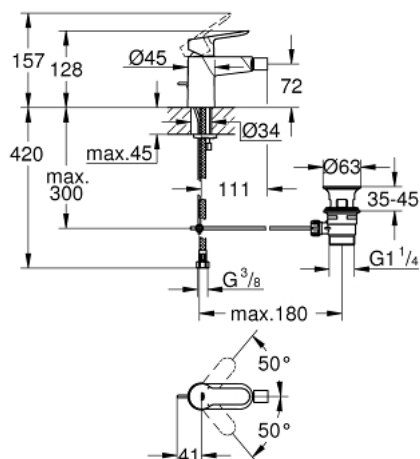

23 331 000 BAUEDGE SINGLE-LEVER BIDET MIXER 1/2"

PRODUCT DESCRIPTION

- Tyc: Chrome
- single hole installation
- metal lever
- GROHE SmoothControl 28 mm ceramic cartridge
- GROHE LongLife finish
- GROHE EcoJoy - Less water, perfect flow
- maximum flow rate (at 3 bar): 5 l/min
- rapid installation system
- with ball joint
- pop-up waste set 1 1/4"
- flexible connection hoses

23 331 000 BAUEDGE SINGLE-LEVER BIDET MIXER 1/2"

SPARE PARTS

- 1: Lever (Spare part-nr. 46697000)
 - 2: Cartridge (Spare part-nr. 46580000)
 - 3: Pop-up rod (Spare part-nr. 46739000)
 - 4: Mousseur (Spare part-nr. 13998000)
 - 5: Shank mounting kit (Spare part-nr. 46249000)
 - 6: Waste set 1 1/4" (Spare part-nr. 28910000)
 - 6.1: Plug (Spare part-nr. 07182000)
 - 6.2: Eccentric rod (Spare part-nr. 07052000)
 - 7: Mounting wrench (Spare part-nr. 19017000)*
 - 8: Eccentric rod (Spare part-nr. 07341000)*
- * Optional accessories