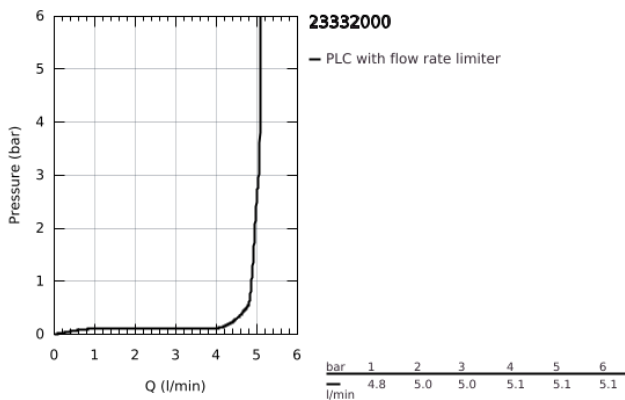

23 332 000 **BAUEDGE SINGLE-LEVER BIDET MIXER 1/2"**

**PRODUCT DESCRIPTION**

- Colour: chrome
- single hole installation
- metal lever
- GROHE SmoothControl 28 mm ceramic cartridge
- GROHE LongLife finish
- GROHE EcoJoy - less water, perfect flow
- maximum flow rate (at 3 bar): 5 l/min
- rapid installation system
- with ball joint
- retractable chain
- flexible connection hoses

## 23 332 000 BAUEDGE SINGLE-LEVER BIDET MIXER 1/2"