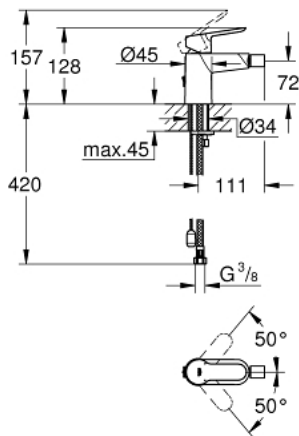

23 332 000 **BAUEDGE SINGLE-LEVER BIDET MIXER 1/2"**

**PRODUCT DESCRIPTION**

- Colour: chrome
- single hole installation
- metal lever
- GROHE SmoothControl 28 mm ceramic cartridge
- GROHE LongLife finish
- GROHE EcoJoy - less water, perfect flow
- maximum flow rate (at 3 bar): 5 l/min
- rapid installation system
- with ball joint
- retractable chain
- flexible connection hoses

## 23 332 000 BAUEDGE SINGLE-LEVER BIDET MIXER 1/2"

### SPARE PARTS

- 1: Lever (Spare part-nr. 46697000)
  - 2: Cartridge (Spare part-nr. 46580000)
  - 3: Chain support (Spare part-nr. 06815000)
  - 3.1: Chain support (Spare part-nr. 0116100M)
  - 4: Mousseur (Spare part-nr. 13998000)
  - 5: Shank mounting kit (Spare part-nr. 46249000)
  - 6: Mounting wrench (Spare part-nr. 19017000)\*
- \* Optional accessories