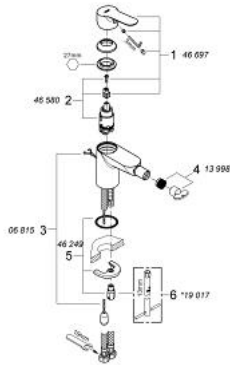

23 332 000 **BAUEDGE SINGLE-LEVER BIDET MIXER 1/2"**

**PRODUCT DESCRIPTION**

- Colour: chrome
- single hole installation
- metal lever
- GROHE SmoothControl 28 mm ceramic cartridge
- GROHE LongLife finish
- GROHE EcoJoy - less water, perfect flow
- maximum flow rate (at 3 bar): 5 l/min
- rapid installation system
- with ball joint
- retractable chain
- flexible connection hoses

## 23 332 000 BAUEDGE SINGLE-LEVER BIDET MIXER 1/2"

### SPARE PARTS

- 1: Lever (Spare part-nr. 46697000)
  - 2: Cartridge (Spare part-nr. 46580000)
  - 3: Chain support (Spare part-nr. 06815000)
  - 3.1: Chain support (Spare part-nr. 0116100M)
  - 4: Mousseur (Spare part-nr. 13998000)
  - 5: Shank mounting kit (Spare part-nr. 46249000)
  - 6: Mounting wrench (Spare part-nr. 19017000)\*
- \* Optional accessories