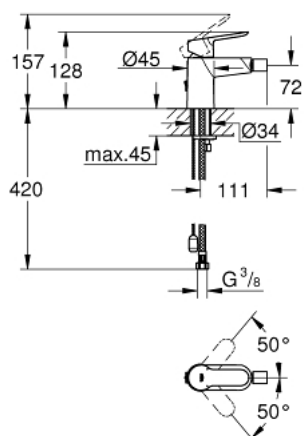

23 332 000 BAUEDGE SINGLE-LEVER BIDET MIXER 1/2"

PRODUCT DESCRIPTION

- Tyc: Chrome
- single hole installation
- metal lever
- GROHE SmoothControl 28 mm ceramic cartridge
- GROHE LongLife finish
- GROHE EcoJoy - Less water, perfect flow
- maximum flow rate (at 3 bar): 5 l/min
- rapid installation system
- with ball joint
- retractable chain
- flexible connection hoses

23 332 000 BAUEDGE SINGLE-LEVER BIDET MIXER 1/2"

SPARE PARTS

- 1: Lever (Spare part-nr. 46697000)
 - 2: Cartridge (Spare part-nr. 46580000)
 - 3: Chain (Spare part-nr. 06815000)
 - 3.1: Chain support (Spare part-nr. 0116100M)
 - 4: Mousseur (Spare part-nr. 13998000)
 - 5: Shank mounting kit (Spare part-nr. 46249000)
 - 6: Mounting wrench (Spare part-nr. 19017000)*
- * Optional accessories