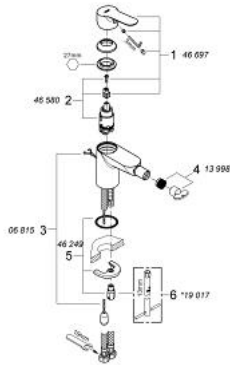

23 332 000 BAUEDGE SINGLE-LEVER BIDET MIXER 1/2"

PRODUCT DESCRIPTION

- Tyc: Chrome
- single hole installation
- metal lever
- GROHE SmoothControl 28 mm ceramic cartridge
- GROHE LongLife finish
- GROHE EcoJoy - Less water, perfect flow
- maximum flow rate (at 3 bar): 5 l/min
- rapid installation system
- with ball joint
- retractable chain
- flexible connection hoses

23 332 000 BAUEDGE SINGLE-LEVER BIDET MIXER 1/2"

SPARE PARTS

- 1: Lever (Spare part-nr. 46697000)
 - 2: Cartridge (Spare part-nr. 46580000)
 - 3: Chain (Spare part-nr. 06815000)
 - 3.1: Chain support (Spare part-nr. 0116100M)
 - 4: Mousseur (Spare part-nr. 13998000)
 - 5: Shank mounting kit (Spare part-nr. 46249000)
 - 6: Mounting wrench (Spare part-nr. 19017000)*
- * Optional accessories