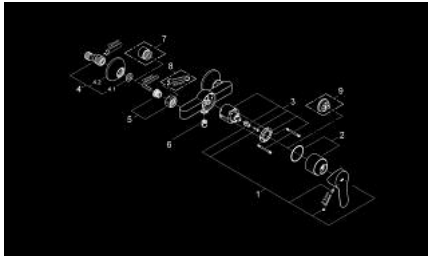

23 333 000 **BAUEDGE SINGLE-LEVER SHOWER MIXER 1/2"**

PRODUCT DESCRIPTION

- Colour: chrome
- wall mounted
- metal lever
- GROHE SmoothControl 46 mm ceramic cartridge
- GROHE LongLife finish
- adjustable flow rate limiter
- shower bottom outlet 1/2" with integrated non return valve
- S-unions
- metal wall escutcheon
- protected against backflow
- optional temperature limiter ref. no. 46 375

23 333 000 BAUEDGE SINGLE-LEVER SHOWER MIXER 1/2"

SPARE PARTS

- 1: Lever (Spare part-nr. 46698000)
- 2: Cap (Spare part-nr. 46584000)
- 3: Cartridge (Spare part-nr. 46048000)
- 4: S-union (Spare part-nr. 12075000)
- 4.1: Seal (Spare part-nr. 0138600M)
- 4.2: Escutcheon (Spare part-nr. 0221000M)
- 5: Screw connection 1/2" (Spare part-nr. 45044000)
- 6: Non-return valve (Spare part-nr. 08565000)
- 7: Extension 3/4", 20 mm (Spare part-nr. 0713000M)*
- 8: Special spanner (Spare part-nr. 19377000)*
- 9: Temperature limiter (Spare part-nr. 46375000)*