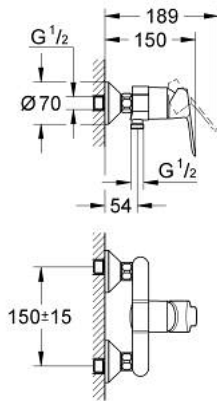

23 333 000 **BAUEDGE SINGLE-LEVER SHOWER MIXER 1/2"**

PRODUCT DESCRIPTION

- Colour: chrome
- wall mounted
- metal lever
- GROHE SmoothControl 46 mm ceramic cartridge
- GROHE LongLife finish
- adjustable flow rate limiter
- shower bottom outlet 1/2" with integrated non return valve
- S-unions
- metal wall escutcheon
- protected against backflow
- optional temperature limiter ref. no. 46 375

23 333 000 BAUEDGE SINGLE-LEVER SHOWER MIXER 1/2"

SPARE PARTS

- 1: Lever (Spare part-nr. 46698000)
- 2: Cap (Spare part-nr. 46584000)
- 3: Cartridge (Spare part-nr. 46048000)
- 4: S-union (Spare part-nr. 12075000)
- 4.1: Seal (Spare part-nr. 0138600M)
- 4.2: Escutcheon (Spare part-nr. 0221000M)
- 5: Screw connection 1/2" (Spare part-nr. 45044000)
- 6: Non-return valve (Spare part-nr. 08565000)
- 7: Extension 3/4", 20 mm (Spare part-nr. 0713000M)*
- 8: Special spanner (Spare part-nr. 19377000)*
- 9: Temperature limiter (Spare part-nr. 46375000)*