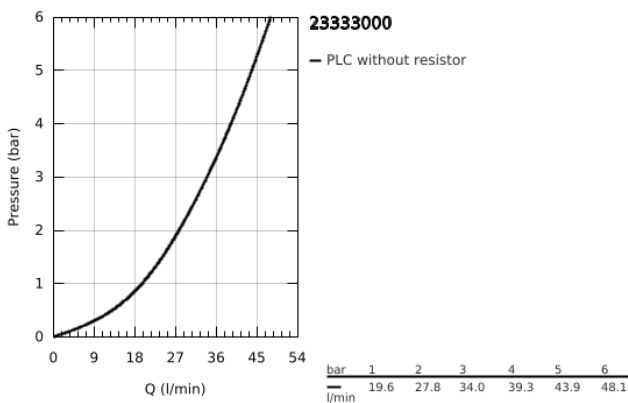

23 333 000 **BAUEDGE SINGLE-LEVER SHOWER MIXER 1/2"**

PRODUCT DESCRIPTION

- Colour: chrome
- wall mounted
- metal lever
- GROHE SmoothControl 46 mm ceramic cartridge
- GROHE LongLife finish
- adjustable flow rate limiter
- shower bottom outlet 1/2" with integrated non return valve
- S-unions
- metal wall escutcheon
- protected against backflow
- optional temperature limiter ref. no. 46 375

23 333 000 BAUEDGE SINGLE-LEVER SHOWER MIXER 1/2"

SPARE PARTS

- 1: Lever (Spare part-nr. 46698000)
- 2: Cap (Spare part-nr. 46584000)
- 3: Cartridge (Spare part-nr. 46048000)
- 4: S-union (Spare part-nr. 12075000)
- 4.1: Seal (Spare part-nr. 0138600M)
- 4.2: Escutcheon (Spare part-nr. 0221000M)
- 5: Screw connection 1/2" (Spare part-nr. 45044000)
- 6: Non-return valve (Spare part-nr. 08565000)
- 7: Extension 3/4", 20 mm (Spare part-nr. 0713000M)*
- 8: Special spanner (Spare part-nr. 19377000)*
- 9: Temperature limiter (Spare part-nr. 46375000)*