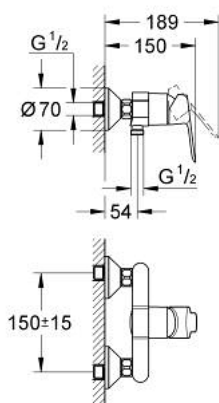

23 333 000 BAUEDGE SINGLE-LEVER SHOWER MIXER 1/2"

PRODUCT DESCRIPTION

- Tyc: Chrome
- wall mounted
- metal lever
- GROHE SmoothControl 46 mm ceramic cartridge
- GROHE LongLife finish
- adjustable flow rate limiter
- shower bottom outlet 1/2" with integrated non return valve
- S-unions
- metal wall escutcheon
- protected against backflow
- optional temperature limiter ref. no. 46 375

23 333 000 BAUEDGE SINGLE-LEVER SHOWER MIXER 1/2"

SPARE PARTS

- 1: Lever (Spare part-nr. 46698000)
- 2: Cap (Spare part-nr. 46584000)
- 3: Cartridge (Spare part-nr. 46048000)
- 4: S-union (Spare part-nr. 12075000)
- 4.1: Seal (Spare part-nr. 0138600M)
- 4.2: Escutcheon (Spare part-nr. 0221000M)
- 5: Screw connection 1/2" (Spare part-nr. 45044000)
- 6: Non-return valve (Spare part-nr. 08565000)
- 7: Extension 3/4", 20 mm (Spare part-nr. 0713000M)*
- 8: Special spanner (Spare part-nr. 19377000)*
- 9: Temperature limiter (Spare part-nr. 46375000)*