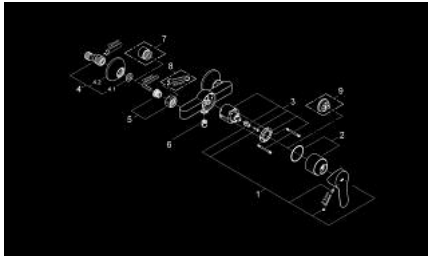

23 333 000 BAUEDGE SINGLE-LEVER SHOWER MIXER 1/2"

PRODUCT DESCRIPTION

- Tyc: Chrome
- wall mounted
- metal lever
- GROHE SmoothControl 46 mm ceramic cartridge
- GROHE LongLife finish
- adjustable flow rate limiter
- shower bottom outlet 1/2" with integrated non return valve
- S-unions
- metal wall escutcheon
- protected against backflow
- optional temperature limiter ref. no. 46 375

23 333 000 BAUEDGE SINGLE-LEVER SHOWER MIXER 1/2"

SPARE PARTS

- 1: Lever (Spare part-nr. 46698000)
- 2: Cap (Spare part-nr. 46584000)
- 3: Cartridge (Spare part-nr. 46048000)
- 4: S-union (Spare part-nr. 12075000)
- 4.1: Seal (Spare part-nr. 0138600M)
- 4.2: Escutcheon (Spare part-nr. 0221000M)
- 5: Screw connection 1/2" (Spare part-nr. 45044000)
- 6: Non-return valve (Spare part-nr. 08565000)
- 7: Extension 3/4", 20 mm (Spare part-nr. 0713000M)*
- 8: Special spanner (Spare part-nr. 19377000)*
- 9: Temperature limiter (Spare part-nr. 46375000)*