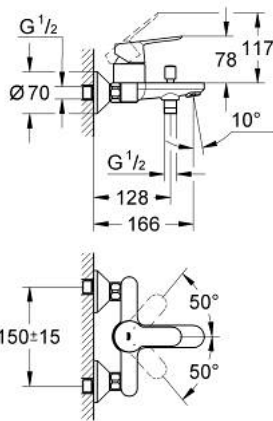

23 334 000 BAUEDGE SINGLE-LEVER BATH MIXER 1/2"

PRODUCT DESCRIPTION

- Colour: chrome
- wall mounted
- metal lever
- GROHE SmoothControl 46 mm ceramic cartridge
- GROHE LongLife finish
- adjustable flow rate limiter
- automatic diverter: bath/shower
- spout with mousseur
- shower bottom outlet 1/2" with integrated non return valve
- S-unions
- metal wall escutcheon
- protected against backflow
- optional temperature limiter ref. no. 46 375

23 334 000 BAUEDGE SINGLE-LEVER BATH MIXER 1/2"

SPARE PARTS

- 1: Lever (Spare part-nr. 46698000)
 - 2: Cap (Spare part-nr. 46584000)
 - 3: Cartridge (Spare part-nr. 46048000)
 - 4: Diverter knob (Spare part-nr. 64309000)
 - 5: Diverter (Spare part-nr. 65655000)
 - 6: Non-return valve (Spare part-nr. 08565000)
 - 7: Mousseur (Spare part-nr. 13952000)
 - 8: S-union (Spare part-nr. 12075000)
 - 8.1: Seal (Spare part-nr. 0138600M)
 - 8.2: Escutcheon (Spare part-nr. 0221000M)
 - 9: Screw connection 1/2" (Spare part-nr. 45044000)
 - 10: Extension 3/4", 20 mm (Spare part-nr. 0713000M)*
 - 11: Special spanner (Spare part-nr. 19377000)*
 - 12: Temperature limiter (Spare part-nr. 46375000)*
- * Optional accessories