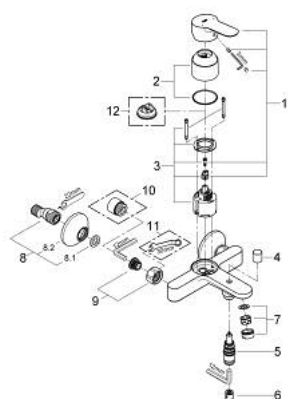

23 334 000 BAUEDGE SINGLE-LEVER BATH MIXER 1/2"

PRODUCT DESCRIPTION

- Colour: chrome
- wall mounted
- metal lever
- GROHE SmoothControl 46 mm ceramic cartridge
- GROHE LongLife finish
- adjustable flow rate limiter
- automatic diverter: bath/shower
- spout with mousseur
- shower bottom outlet 1/2" with integrated non return valve
- S-unions
- metal wall escutcheon
- protected against backflow
- optional temperature limiter ref. no. 46 375

23 334 000 BAUEDGE SINGLE-LEVER BATH MIXER 1/2"

SPARE PARTS

- 1: Lever (Spare part-nr. 46698000)
 - 2: Cap (Spare part-nr. 46584000)
 - 3: Cartridge (Spare part-nr. 46048000)
 - 4: Diverter knob (Spare part-nr. 64309000)
 - 5: Diverter (Spare part-nr. 65655000)
 - 6: Non-return valve (Spare part-nr. 08565000)
 - 7: Mousseur (Spare part-nr. 13952000)
 - 8: S-union (Spare part-nr. 12075000)
 - 8.1: Seal (Spare part-nr. 0138600M)
 - 8.2: Escutcheon (Spare part-nr. 0221000M)
 - 9: Screw connection 1/2" (Spare part-nr. 45044000)
 - 10: Extension 3/4", 20 mm (Spare part-nr. 0713000M)*
 - 11: Special spanner (Spare part-nr. 19377000)*
 - 12: Temperature limiter (Spare part-nr. 46375000)*
- * Optional accessories