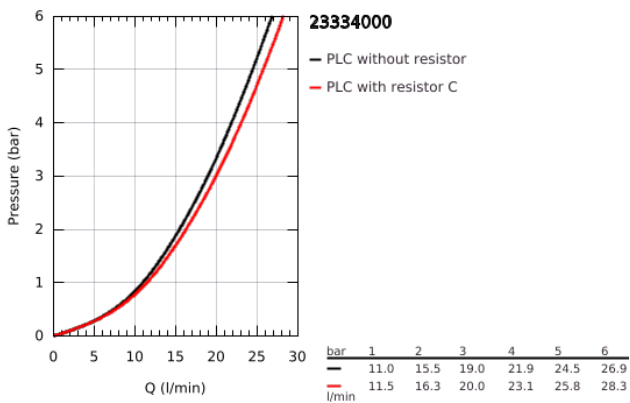

23 334 000 BAUEDGE SINGLE-LEVER BATH MIXER 1/2"

PRODUCT DESCRIPTION

- Colour: chrome
- wall mounted
- metal lever
- GROHE SmoothControl 46 mm ceramic cartridge
- GROHE LongLife finish
- adjustable flow rate limiter
- automatic diverter: bath/shower
- spout with mousseur
- shower bottom outlet 1/2" with integrated non return valve
- S-unions
- metal wall escutcheon
- protected against backflow
- optional temperature limiter ref. no. 46 375

23 334 000 BAUEDGE SINGLE-LEVER BATH MIXER 1/2"

SPARE PARTS

- 1: Lever (Spare part-nr. 46698000)
 - 2: Cap (Spare part-nr. 46584000)
 - 3: Cartridge (Spare part-nr. 46048000)
 - 4: Diverter knob (Spare part-nr. 64309000)
 - 5: Diverter (Spare part-nr. 65655000)
 - 6: Non-return valve (Spare part-nr. 08565000)
 - 7: Mousseur (Spare part-nr. 13952000)
 - 8: S-union (Spare part-nr. 12075000)
 - 8.1: Seal (Spare part-nr. 0138600M)
 - 8.2: Escutcheon (Spare part-nr. 0221000M)
 - 9: Screw connection 1/2" (Spare part-nr. 45044000)
 - 10: Extension 3/4", 20 mm (Spare part-nr. 0713000M)*
 - 11: Special spanner (Spare part-nr. 19377000)*
 - 12: Temperature limiter (Spare part-nr. 46375000)*
- * Optional accessories