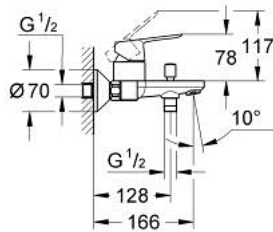

## 23 334 000 BAUEDGE SINGLE-LEVER BATH MIXER 1/2"

### PRODUCT DESCRIPTION

- Tyc: Chrome
- wall mounted
- metal lever
- GROHE SmoothControl 46 mm ceramic cartridge
- GROHE LongLife finish
- adjustable flow rate limiter
- automatic diverter: bath/shower
- spout with mousseur
- shower bottom outlet 1/2" with integrated non return valve
- S-unions
- metal wall escutcheon
- protected against backflow
- optional temperature limiter ref. no. 46 375

### SPARE PARTS

- 1: Lever (Spare part-nr. 46698000)
  - 2: Cap (Spare part-nr. 46584000)
  - 3: Cartridge (Spare part-nr. 46048000)
  - 4: Diverter knob (Spare part-nr. 64309000)
  - 5: Diverter (Spare part-nr. 65655000)
  - 6: Non-return valve (Spare part-nr. 08565000)
  - 7: Mousseur (Spare part-nr. 13952000)
  - 8: S-union (Spare part-nr. 12075000)
  - 8.1: Seal (Spare part-nr. 0138600M)
  - 8.2: Escutcheon (Spare part-nr. 0221000M)
  - 9: Screw connection 1/2" (Spare part-nr. 45044000)
  - 10: Extension 3/4", 20 mm (Spare part-nr. 0713000M)\*
  - 11: Special spanner (Spare part-nr. 19377000)\*
  - 12: Temperature limiter (Spare part-nr. 46375000)\*
- \* Optional accessories