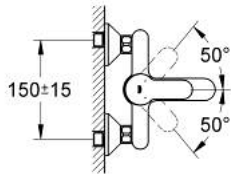

## 23 334 000 BAUEDGE SINGLE-LEVER BATH MIXER 1/2"

### PRODUCT DESCRIPTION

- Tyc: Chrome
- wall mounted
- metal lever
- GROHE SmoothControl 46 mm ceramic cartridge
- GROHE LongLife finish
- adjustable flow rate limiter
- automatic diverter: bath/shower
- spout with mousseur
- shower bottom outlet 1/2" with integrated non return valve
- S-unions
- metal wall escutcheon
- protected against backflow
- optional temperature limiter ref. no. 46 375

### SPARE PARTS

- 1: Lever (Spare part-nr. 46698000)
  - 2: Cap (Spare part-nr. 46584000)
  - 3: Cartridge (Spare part-nr. 46048000)
  - 4: Diverter knob (Spare part-nr. 64309000)
  - 5: Diverter (Spare part-nr. 65655000)
  - 6: Non-return valve (Spare part-nr. 08565000)
  - 7: Mousseur (Spare part-nr. 13952000)
  - 8: S-union (Spare part-nr. 12075000)
  - 8.1: Seal (Spare part-nr. 0138600M)
  - 8.2: Escutcheon (Spare part-nr. 0221000M)
  - 9: Screw connection 1/2" (Spare part-nr. 45044000)
  - 10: Extension 3/4", 20 mm (Spare part-nr. 0713000M)\*
  - 11: Special spanner (Spare part-nr. 19377000)\*
  - 12: Temperature limiter (Spare part-nr. 46375000)\*
- \* Optional accessories