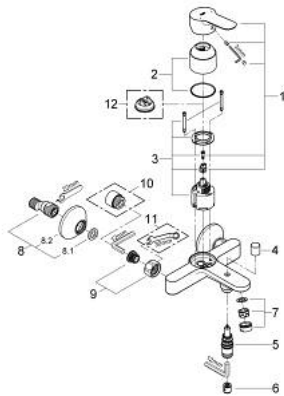

## 23 334 000 BAUEDGE SINGLE-LEVER BATH MIXER 1/2"

### PRODUCT DESCRIPTION

- Tyc: Chrome
- wall mounted
- metal lever
- GROHE SmoothControl 46 mm ceramic cartridge
- GROHE LongLife finish
- adjustable flow rate limiter
- automatic diverter: bath/shower
- spout with mousseur
- shower bottom outlet 1/2" with integrated non return valve
- S-unions
- metal wall escutcheon
- protected against backflow
- optional temperature limiter ref. no. 46 375

### SPARE PARTS

- 1: Lever (Spare part-nr. 46698000)
  - 2: Cap (Spare part-nr. 46584000)
  - 3: Cartridge (Spare part-nr. 46048000)
  - 4: Diverter knob (Spare part-nr. 64309000)
  - 5: Diverter (Spare part-nr. 65655000)
  - 6: Non-return valve (Spare part-nr. 08565000)
  - 7: Mousseur (Spare part-nr. 13952000)
  - 8: S-union (Spare part-nr. 12075000)
  - 8.1: Seal (Spare part-nr. 0138600M)
  - 8.2: Escutcheon (Spare part-nr. 0221000M)
  - 9: Screw connection 1/2" (Spare part-nr. 45044000)
  - 10: Extension 3/4", 20 mm (Spare part-nr. 0713000M)\*
  - 11: Special spanner (Spare part-nr. 19377000)\*
  - 12: Temperature limiter (Spare part-nr. 46375000)\*
- \* Optional accessories