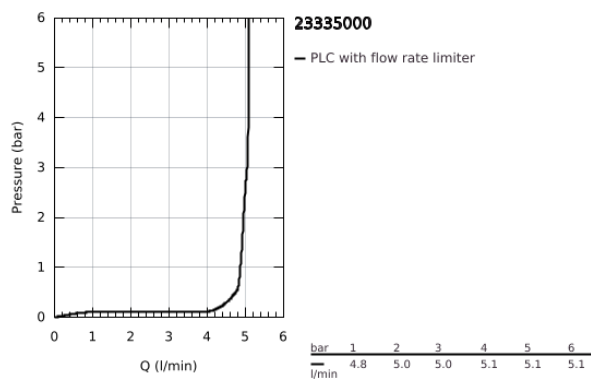

23 335 000 **BAULoop BASIN MIXER 1/2"**
S-SIZE

PRODUCT DESCRIPTION

- Colour: chrome
- single hole installation
- metal lever
- GROHE SmoothControl 28 mm ceramic cartridge
- GROHE LongLife finish
- GROHE EcoJoy - less water, perfect flow
- maximum flow rate (at 3 bar): 5 l/min
- rapid installation system
- plastic pop-up waste set 1 1/4"
- flexible connection hoses

23 335 000 **BAULoop BASIN MIXER 1/2"**
S-SIZE

SPARE PARTS

- 1: Lever (Spare part-nr. 46695000)
- 2: Cartridge (Spare part-nr. 46580000)
- 3: Pop-up rod (Spare part-nr. 46739000)
- 4: Mousseur (Spare part-nr. 48159000)
- 5: Shank mounting kit (Spare part-nr. 46249000)
- 6: Waste set 1 1/4" (Spare part-nr. 28910000)
- 6.1: Plug (Spare part-nr. 07182000)
- 6.2: Eccentric rod (Spare part-nr. 07052000)
- 7: Mounting wrench (Spare part-nr. 19017000)*
- 8: Eccentric rod (Spare part-nr. 07341000)*