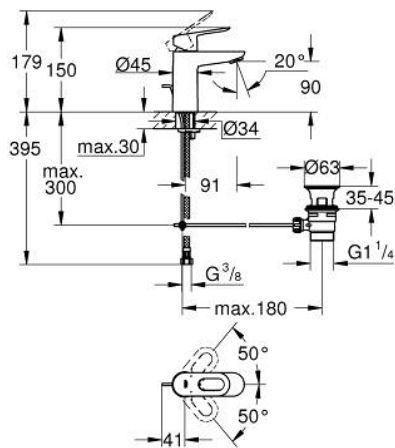

23 335 000 **BAULoop BASIN MIXER 1/2"**
S-SIZE

PRODUCT DESCRIPTION

- Colour: chrome
- single hole installation
- metal lever
- GROHE SmoothControl 28 mm ceramic cartridge
- GROHE LongLife finish
- GROHE EcoJoy - less water, perfect flow
- maximum flow rate (at 3 bar): 5 l/min
- rapid installation system
- plastic pop-up waste set 1 1/4"
- flexible connection hoses

23 335 000 **BAULoop BASIN MIXER 1/2"**
S-SIZE

SPARE PARTS

- 1: Lever (Spare part-nr. 46695000)
- 2: Cartridge (Spare part-nr. 46580000)
- 3: Pop-up rod (Spare part-nr. 46739000)
- 4: Mousseur (Spare part-nr. 48159000)
- 5: Shank mounting kit (Spare part-nr. 46249000)
- 6: Waste set 1 1/4" (Spare part-nr. 28910000)
- 6.1: Plug (Spare part-nr. 07182000)
- 6.2: Eccentric rod (Spare part-nr. 07052000)
- 7: Mounting wrench (Spare part-nr. 19017000)*
- 8: Eccentric rod (Spare part-nr. 07341000)*