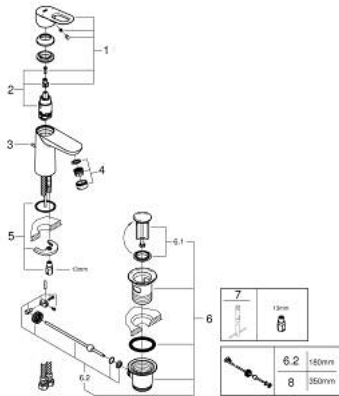

23 335 000 **BAULoop BASIN MIXER 1/2"**
S-SIZE

PRODUCT DESCRIPTION

- Colour: chrome
- single hole installation
- metal lever
- GROHE SmoothControl 28 mm ceramic cartridge
- GROHE LongLife finish
- GROHE EcoJoy - less water, perfect flow
- maximum flow rate (at 3 bar): 5 l/min
- rapid installation system
- plastic pop-up waste set 1 1/4"
- flexible connection hoses

23 335 000 **BAULoop BASIN MIXER 1/2"**
S-SIZE

SPARE PARTS

- 1: Lever (Spare part-nr. 46695000)
- 2: Cartridge (Spare part-nr. 46580000)
- 3: Pop-up rod (Spare part-nr. 46739000)
- 4: Mousseur (Spare part-nr. 48159000)
- 5: Shank mounting kit (Spare part-nr. 46249000)
- 6: Waste set 1 1/4" (Spare part-nr. 28910000)
- 6.1: Plug (Spare part-nr. 07182000)
- 6.2: Eccentric rod (Spare part-nr. 07052000)
- 7: Mounting wrench (Spare part-nr. 19017000)*
- 8: Eccentric rod (Spare part-nr. 07341000)*