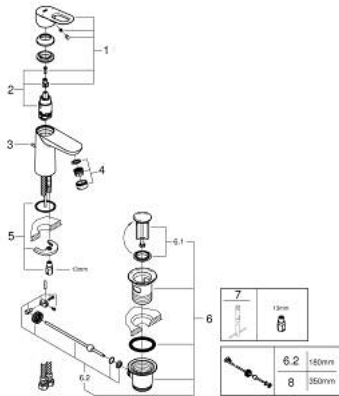

23 335 000 **BAULOO BASIN MIXER 1/2"**
S-SIZE

PRODUCT DESCRIPTION

- Tyc: Chrome
- single hole installation
- metal lever
- GROHE SmoothControl 28 mm ceramic cartridge
- GROHE LongLife finish
- GROHE EcoJoy - Less water, perfect flow
- maximum flow rate (at 3 bar): 5 l/min
- rapid installation system
- plastic pop-up waste set 1 1/4"
- flexible connection hoses

23 335 000 **BAULoop BASIN MIXER 1/2"**
S-SIZE

SPARE PARTS

- 1: Lever (Spare part-nr. 46695000)
- 2: Cartridge (Spare part-nr. 46580000)
- 3: Pop-up rod (Spare part-nr. 46739000)
- 4: Mousseur (Spare part-nr. 48159000)
- 5: Shank mounting kit (Spare part-nr. 46249000)
- 6: Waste set 1 1/4" (Spare part-nr. 28910000)
- 6.1: Plug (Spare part-nr. 07182000)
- 6.2: Eccentric rod (Spare part-nr. 07052000)
- 7: Mounting wrench (Spare part-nr. 19017000)*
- 8: Eccentric rod (Spare part-nr. 07341000)*