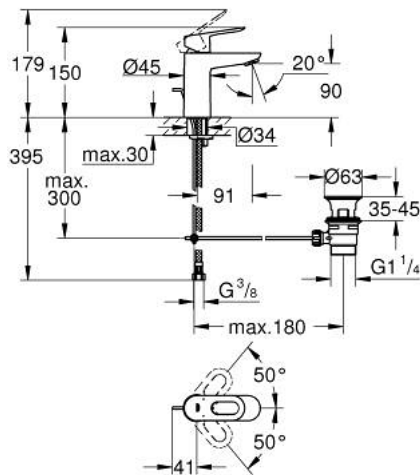

23 335 000 **BAULOO BASIN MIXER 1/2"**
S-SIZE

PRODUCT DESCRIPTION

- Tyc: Chrome
- single hole installation
- metal lever
- GROHE SmoothControl 28 mm ceramic cartridge
- GROHE LongLife finish
- GROHE EcoJoy - Less water, perfect flow
- maximum flow rate (at 3 bar): 5 l/min
- rapid installation system
- plastic pop-up waste set 1 1/4"
- flexible connection hoses

23 335 000 **BAULoop BASIN MIXER 1/2"**
S-SIZE

SPARE PARTS

- 1: Lever (Spare part-nr. 46695000)
- 2: Cartridge (Spare part-nr. 46580000)
- 3: Pop-up rod (Spare part-nr. 46739000)
- 4: Mousseur (Spare part-nr. 48159000)
- 5: Shank mounting kit (Spare part-nr. 46249000)
- 6: Waste set 1 1/4" (Spare part-nr. 28910000)
- 6.1: Plug (Spare part-nr. 07182000)
- 6.2: Eccentric rod (Spare part-nr. 07052000)
- 7: Mounting wrench (Spare part-nr. 19017000)*
- 8: Eccentric rod (Spare part-nr. 07341000)*