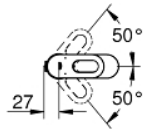

23 336 000 **BAULoop BASIN MIXER 1/2"**  
**S-SIZE**

**PRODUCT DESCRIPTION**

- Colour: chrome
- single hole installation
- metal lever
- GROHE SmoothControl 28 mm ceramic cartridge
- GROHE LongLife finish
- GROHE EcoJoy - less water, perfect flow
- maximum flow rate (at 3 bar): 5 l/min
- rapid installation system
- retractable chain
- flexible connection hoses

23 336 000 **BAULoop BASIN MIXER 1/2"**  
**S-SIZE**

**SPARE PARTS**

- 1: Lever (Spare part-nr. 46695000)
  - 2: retaining ring (Spare part-nr. 46715000)
  - 3: Cartridge (Spare part-nr. 46580000)
  - 4: Chain support (Spare part-nr. 06815000)
  - 5: Mousseur (Spare part-nr. 48159000)
  - 6: Shank mounting kit (Spare part-nr. 46249000)
  - 7: Mounting wrench (Spare part-nr. 19017000)\*
- \* Optional accessories