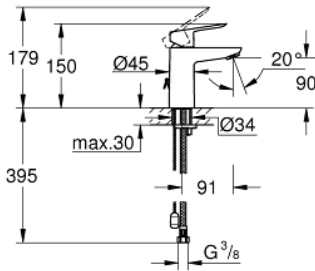

23 336 000 **BAULoop BASIN MIXER 1/2"**  
**S-SIZE**

**PRODUCT DESCRIPTION**

- Colour: chrome
- single hole installation
- metal lever
- GROHE SmoothControl 28 mm ceramic cartridge
- GROHE LongLife finish
- GROHE EcoJoy - less water, perfect flow
- maximum flow rate (at 3 bar): 5 l/min
- rapid installation system
- retractable chain
- flexible connection hoses

23 336 000 **BAULoop BASIN MIXER 1/2"**  
**S-SIZE**

**SPARE PARTS**

- 1: Lever (Spare part-nr. 46695000)
  - 2: retaining ring (Spare part-nr. 46715000)
  - 3: Cartridge (Spare part-nr. 46580000)
  - 4: Chain support (Spare part-nr. 06815000)
  - 5: Mousseur (Spare part-nr. 48159000)
  - 6: Shank mounting kit (Spare part-nr. 46249000)
  - 7: Mounting wrench (Spare part-nr. 19017000)\*
- \* Optional accessories