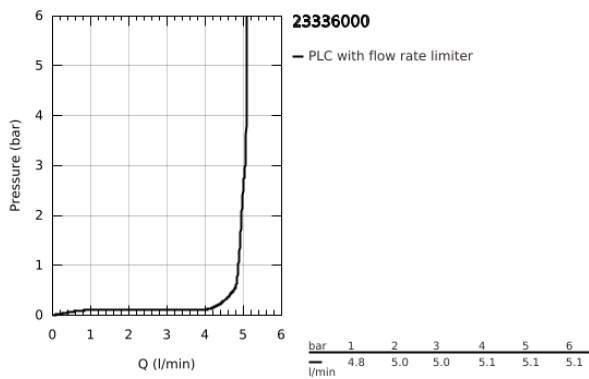

23 336 000 **BAULoop BASIN MIXER 1/2"**  
**S-SIZE**

**PRODUCT DESCRIPTION**

- Colour: chrome
- single hole installation
- metal lever
- GROHE SmoothControl 28 mm ceramic cartridge
- GROHE LongLife finish
- GROHE EcoJoy - less water, perfect flow
- maximum flow rate (at 3 bar): 5 l/min
- rapid installation system
- retractable chain
- flexible connection hoses

23 336 000 **BAULoop BASIN MIXER 1/2"**  
**S-SIZE**

**SPARE PARTS**

- 1: Lever (Spare part-nr. 46695000)
  - 2: retaining ring (Spare part-nr. 46715000)
  - 3: Cartridge (Spare part-nr. 46580000)
  - 4: Chain support (Spare part-nr. 06815000)
  - 5: Mousseur (Spare part-nr. 48159000)
  - 6: Shank mounting kit (Spare part-nr. 46249000)
  - 7: Mounting wrench (Spare part-nr. 19017000)\*
- \* Optional accessories