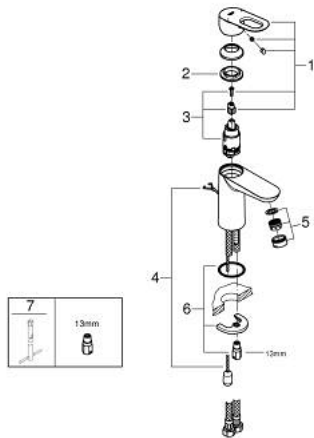

23 336 000 **BAULoop BASIN MIXER 1/2"**  
**S-SIZE**

**PRODUCT DESCRIPTION**

- Colour: chrome
- single hole installation
- metal lever
- GROHE SmoothControl 28 mm ceramic cartridge
- GROHE LongLife finish
- GROHE EcoJoy - less water, perfect flow
- maximum flow rate (at 3 bar): 5 l/min
- rapid installation system
- retractable chain
- flexible connection hoses

23 336 000 **BAULoop BASIN MIXER 1/2"**  
**S-SIZE**

**SPARE PARTS**

- 1: Lever (Spare part-nr. 46695000)
  - 2: retaining ring (Spare part-nr. 46715000)
  - 3: Cartridge (Spare part-nr. 46580000)
  - 4: Chain support (Spare part-nr. 06815000)
  - 5: Mousseur (Spare part-nr. 48159000)
  - 6: Shank mounting kit (Spare part-nr. 46249000)
  - 7: Mounting wrench (Spare part-nr. 19017000)\*
- \* Optional accessories