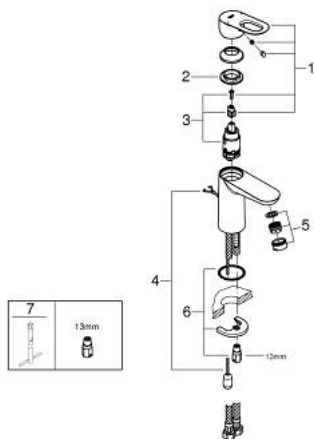

23 336 000 **BAULoop BASIN MIXER 1/2"**  
**S-SIZE**

**PRODUCT DESCRIPTION**

- Tyc: Chrome
- single hole installation
- metal lever
- GROHE SmoothControl 28 mm ceramic cartridge
- GROHE LongLife finish
- GROHE EcoJoy - Less water, perfect flow
- maximum flow rate (at 3 bar): 5 l/min
- rapid installation system
- retractable chain
- flexible connection hoses

23 336 000 **BAULOO BASIN MIXER 1/2"**  
**S-SIZE**

**SPARE PARTS**

- 1: Lever (Spare part-nr. 46695000)
- 2: Fitting ring (Spare part-nr. 46715000)
- 3: Cartridge (Spare part-nr. 46580000)
- 4: Chain (Spare part-nr. 06815000)
- 5: Mousseur (Spare part-nr. 48159000)
- 6: Shank mounting kit (Spare part-nr. 46249000)
- 7: Mounting wrench (Spare part-nr. 19017000)\*