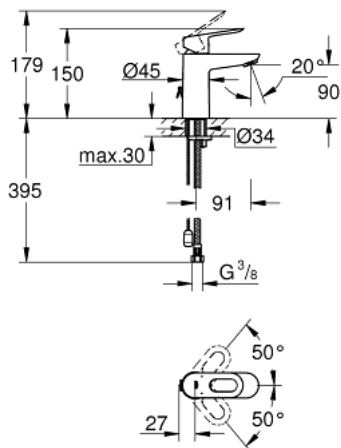

23 336 000 **BAULoop BASIN MIXER 1/2"**  
**S-SIZE**

**PRODUCT DESCRIPTION**

- Tyc: Chrome
- single hole installation
- metal lever
- GROHE SmoothControl 28 mm ceramic cartridge
- GROHE LongLife finish
- GROHE EcoJoy - Less water, perfect flow
- maximum flow rate (at 3 bar): 5 l/min
- rapid installation system
- retractable chain
- flexible connection hoses

23 336 000 **BAULOO BASIN MIXER 1/2"**  
**S-SIZE**

**SPARE PARTS**

- 1: Lever (Spare part-nr. 46695000)
- 2: Fitting ring (Spare part-nr. 46715000)
- 3: Cartridge (Spare part-nr. 46580000)
- 4: Chain (Spare part-nr. 06815000)
- 5: Mousseur (Spare part-nr. 48159000)
- 6: Shank mounting kit (Spare part-nr. 46249000)
- 7: Mounting wrench (Spare part-nr. 19017000)\*