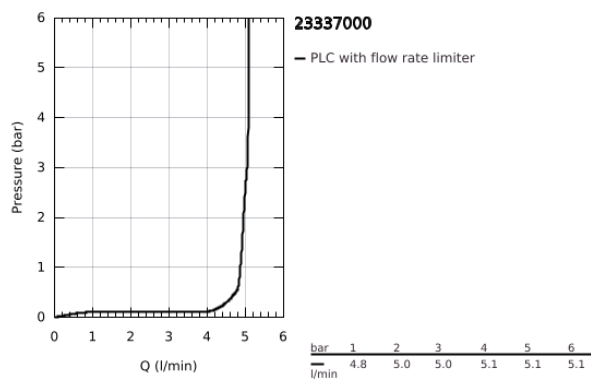

23 337 000 **BAULOO BASIN MIXER 1/2"**  
**S-SIZE**

**PRODUCT DESCRIPTION**

- Colour: chrome
- single hole installation
- metal lever
- GROHE SmoothControl 28 mm ceramic cartridge
- GROHE LongLife finish
- GROHE EcoJoy - less water, perfect flow
- maximum flow rate (at 3 bar): 5 l/min
- rapid installation system
- smooth body
- flexible connection hoses

23 337 000 **BAULOO BASIN MIXER 1/2"**  
**S-SIZE**

**SPARE PARTS**

- 1: Lever (Spare part-nr. 46695000)
  - 2: retaining ring (Spare part-nr. 46715000)
  - 3: Cartridge (Spare part-nr. 46580000)
  - 4: Mousseur (Spare part-nr. 48159000)
  - 5: Shank mounting kit (Spare part-nr. 46249000)
  - 6: Mounting wrench (Spare part-nr. 19017000)\*
- \* Optional accessories