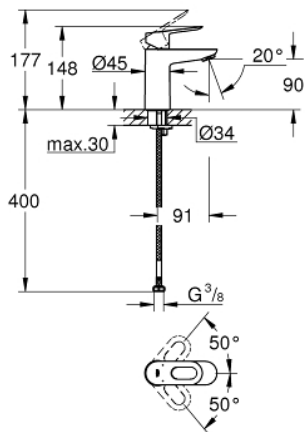

23 337 000 **BAULOO BASIN MIXER 1/2"**  
**S-SIZE**

**PRODUCT DESCRIPTION**

- Colour: chrome
- single hole installation
- metal lever
- GROHE SmoothControl 28 mm ceramic cartridge
- GROHE LongLife finish
- GROHE EcoJoy - less water, perfect flow
- maximum flow rate (at 3 bar): 5 l/min
- rapid installation system
- smooth body
- flexible connection hoses

23 337 000 **BAULOO BASIN MIXER 1/2"**  
**S-SIZE**

**SPARE PARTS**

- 1: Lever (Spare part-nr. 46695000)
  - 2: retaining ring (Spare part-nr. 46715000)
  - 3: Cartridge (Spare part-nr. 46580000)
  - 4: Mousseur (Spare part-nr. 48159000)
  - 5: Shank mounting kit (Spare part-nr. 46249000)
  - 6: Mounting wrench (Spare part-nr. 19017000)\*
- \* Optional accessories