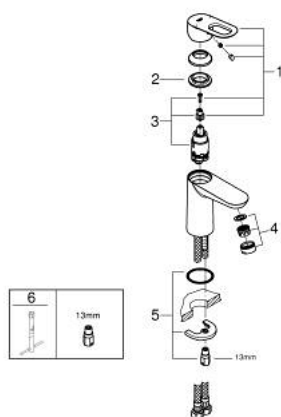

23 337 000 **BAULOO BASIN MIXER 1/2"**  
**S-SIZE**

**PRODUCT DESCRIPTION**

- Colour: chrome
- single hole installation
- metal lever
- GROHE SmoothControl 28 mm ceramic cartridge
- GROHE LongLife finish
- GROHE EcoJoy - less water, perfect flow
- maximum flow rate (at 3 bar): 5 l/min
- rapid installation system
- smooth body
- flexible connection hoses

23 337 000 **BAULOO BASIN MIXER 1/2"**  
**S-SIZE**

**SPARE PARTS**

- 1: Lever (Spare part-nr. 46695000)
  - 2: retaining ring (Spare part-nr. 46715000)
  - 3: Cartridge (Spare part-nr. 46580000)
  - 4: Mousseur (Spare part-nr. 48159000)
  - 5: Shank mounting kit (Spare part-nr. 46249000)
  - 6: Mounting wrench (Spare part-nr. 19017000)\*
- \* Optional accessories