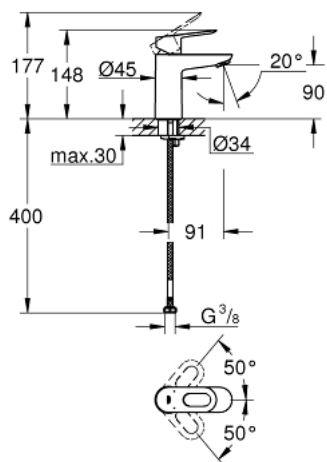

23 337 000 **BAULoop BASIN MIXER 1/2"**
S-SIZE

PRODUCT DESCRIPTION

- Tyc: Chrome
- single hole installation
- metal lever
- GROHE SmoothControl 28 mm ceramic cartridge
- GROHE LongLife finish
- GROHE EcoJoy - Less water, perfect flow
- maximum flow rate (at 3 bar): 5 l/min
- rapid installation system
- smooth body
- flexible connection hoses

23 337 000 **BAULOO BASIN MIXER 1/2"**
S-SIZE

SPARE PARTS

- 1: Lever (Spare part-nr. 46695000)
 - 2: Fitting ring (Spare part-nr. 46715000)
 - 3: Cartridge (Spare part-nr. 46580000)
 - 4: Mousseur (Spare part-nr. 48159000)
 - 5: Shank mounting kit (Spare part-nr. 46249000)
 - 6: Mounting wrench (Spare part-nr. 19017000)*
- * Optional accessories