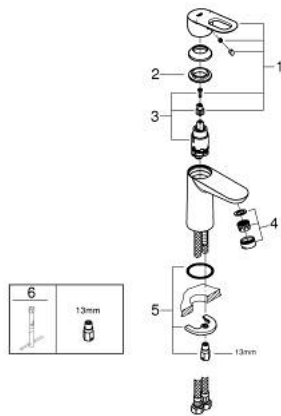

23 337 000 **BAULoop BASIN MIXER 1/2"**
S-SIZE

PRODUCT DESCRIPTION

- Tyc: Chrome
- single hole installation
- metal lever
- GROHE SmoothControl 28 mm ceramic cartridge
- GROHE LongLife finish
- GROHE EcoJoy - Less water, perfect flow
- maximum flow rate (at 3 bar): 5 l/min
- rapid installation system
- smooth body
- flexible connection hoses

23 337 000 **BAULOO BASIN MIXER 1/2"**
S-SIZE

SPARE PARTS

- 1: Lever (Spare part-nr. 46695000)
 - 2: Fitting ring (Spare part-nr. 46715000)
 - 3: Cartridge (Spare part-nr. 46580000)
 - 4: Mousseur (Spare part-nr. 48159000)
 - 5: Shank mounting kit (Spare part-nr. 46249000)
 - 6: Mounting wrench (Spare part-nr. 19017000)*
- * Optional accessories