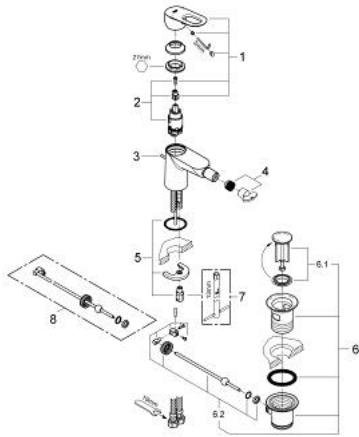

23 338 000 **BAULOO SINGLE-LEVER BIDET MIXER 1/2"**

PRODUCT DESCRIPTION

- Colour: chrome
- single hole installation
- metal lever
- GROHE SmoothControl 28 mm ceramic cartridge
- GROHE LongLife finish
- GROHE EcoJoy - less water, perfect flow
- maximum flow rate (at 3 bar): 5 l/min
- rapid installation system
- with ball joint
- pop-up waste set 1 1/4"
- flexible connection hoses

23 338 000 BAULoop SINGLE-LEVER BIDET MIXER 1/2"

SPARE PARTS

- 1: Lever (Spare part-nr. 46695000)
- 2: Cartridge (Spare part-nr. 46580000)
- 3: Pop-up rod (Spare part-nr. 46739000)
- 4: Mousseur (Spare part-nr. 13998000)
- 5: Shank mounting kit (Spare part-nr. 46249000)
- 6: Waste set 1 1/4" (Spare part-nr. 28910000)
- 6.1: Plug (Spare part-nr. 07182000)
- 6.2: Eccentric rod (Spare part-nr. 07052000)
- 7: Mounting wrench (Spare part-nr. 19017000)*
- 8: Eccentric rod (Spare part-nr. 07341000)*