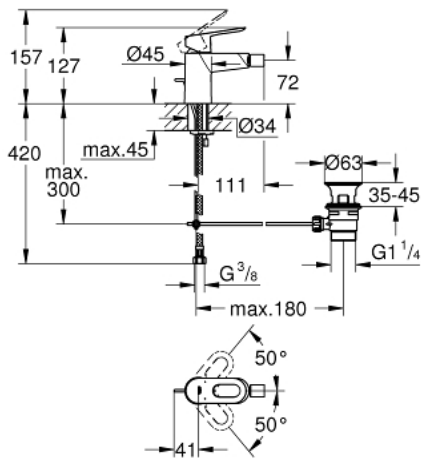

23 338 000 **BAULOO SINGLE-LEVER BIDET MIXER 1/2"**

PRODUCT DESCRIPTION

- Colour: chrome
- single hole installation
- metal lever
- GROHE SmoothControl 28 mm ceramic cartridge
- GROHE LongLife finish
- GROHE EcoJoy - less water, perfect flow
- maximum flow rate (at 3 bar): 5 l/min
- rapid installation system
- with ball joint
- pop-up waste set 1 1/4"
- flexible connection hoses

23 338 000 BAULoop SINGLE-LEVER BIDET MIXER 1/2"

SPARE PARTS

- 1: Lever (Spare part-nr. 46695000)
- 2: Cartridge (Spare part-nr. 46580000)
- 3: Pop-up rod (Spare part-nr. 46739000)
- 4: Mousseur (Spare part-nr. 13998000)
- 5: Shank mounting kit (Spare part-nr. 46249000)
- 6: Waste set 1 1/4" (Spare part-nr. 28910000)
- 6.1: Plug (Spare part-nr. 07182000)
- 6.2: Eccentric rod (Spare part-nr. 07052000)
- 7: Mounting wrench (Spare part-nr. 19017000)*
- 8: Eccentric rod (Spare part-nr. 07341000)*