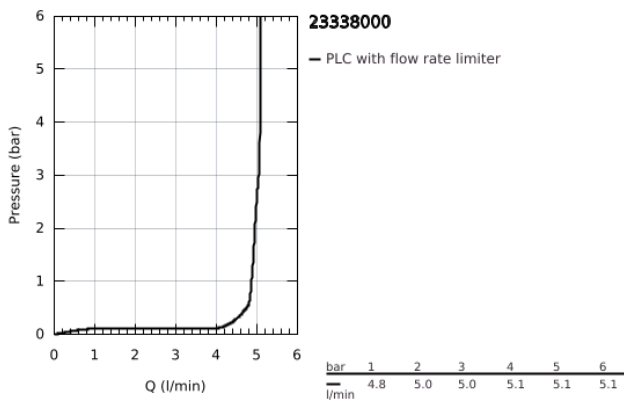

23 338 000 **BAULOO SINGLE-LEVER BIDET MIXER 1/2"**

PRODUCT DESCRIPTION

- Colour: chrome
- single hole installation
- metal lever
- GROHE SmoothControl 28 mm ceramic cartridge
- GROHE LongLife finish
- GROHE EcoJoy - less water, perfect flow
- maximum flow rate (at 3 bar): 5 l/min
- rapid installation system
- with ball joint
- pop-up waste set 1 1/4"
- flexible connection hoses

23 338 000 BAULoop SINGLE-LEVER BIDET MIXER 1/2"

SPARE PARTS

- 1: Lever (Spare part-nr. 46695000)
- 2: Cartridge (Spare part-nr. 46580000)
- 3: Pop-up rod (Spare part-nr. 46739000)
- 4: Mousseur (Spare part-nr. 13998000)
- 5: Shank mounting kit (Spare part-nr. 46249000)
- 6: Waste set 1 1/4" (Spare part-nr. 28910000)
- 6.1: Plug (Spare part-nr. 07182000)
- 6.2: Eccentric rod (Spare part-nr. 07052000)
- 7: Mounting wrench (Spare part-nr. 19017000)*
- 8: Eccentric rod (Spare part-nr. 07341000)*