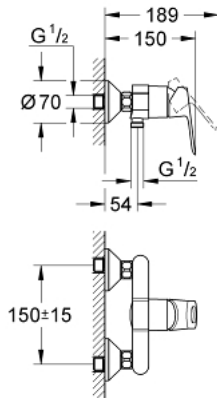

23 340 000 **BAULoop SINGLE-LEVER SHOWER MIXER 1/2"**

PRODUCT DESCRIPTION

- Colour: chrome
- wall mounted
- metal lever
- GROHE SmoothControl 46 mm ceramic cartridge
- GROHE LongLife finish
- adjustable flow rate limiter
- shower bottom outlet 1/2" with integrated non return valve
- S-unions
- metal wall escutcheon
- protected against backflow
- optional temperature limiter ref. no. 46 308

23 340 000 BAULoop SINGLE-LEVER SHOWER MIXER 1/2"

SPARE PARTS

- 1: Lever (Spare part-nr. 46696000)
- 2: Cap (Spare part-nr. 46584000)
- 3: Cartridge (Spare part-nr. 46048000)
- 4: S-union (Spare part-nr. 12075000)
- 4.1: Seal (Spare part-nr. 0138600M)
- 4.2: Escutcheon (Spare part-nr. 0221000M)
- 5: Screw connection 1/2" (Spare part-nr. 45044000)
- 6: Non-return valve (Spare part-nr. 08565000)
- 7: Extension 3/4", 20 mm (Spare part-nr. 0713000M)*
- 8: Special spanner (Spare part-nr. 19377000)*
- 9: Temperature limiter (Spare part-nr. 46375000)*