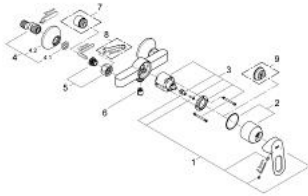

23 340 000 **BAULoop SINGLE-LEVER SHOWER MIXER 1/2"**

PRODUCT DESCRIPTION

- Colour: chrome
- wall mounted
- metal lever
- GROHE SmoothControl 46 mm ceramic cartridge
- GROHE LongLife finish
- adjustable flow rate limiter
- shower bottom outlet 1/2" with integrated non return valve
- S-unions
- metal wall escutcheon
- protected against backflow
- optional temperature limiter ref. no. 46 308

23 340 000 BAULoop SINGLE-LEVER SHOWER MIXER 1/2"

SPARE PARTS

- 1: Lever (Spare part-nr. 46696000)
- 2: Cap (Spare part-nr. 46584000)
- 3: Cartridge (Spare part-nr. 46048000)
- 4: S-union (Spare part-nr. 12075000)
- 4.1: Seal (Spare part-nr. 0138600M)
- 4.2: Escutcheon (Spare part-nr. 0221000M)
- 5: Screw connection 1/2" (Spare part-nr. 45044000)
- 6: Non-return valve (Spare part-nr. 08565000)
- 7: Extension 3/4", 20 mm (Spare part-nr. 0713000M)*
- 8: Special spanner (Spare part-nr. 19377000)*
- 9: Temperature limiter (Spare part-nr. 46375000)*