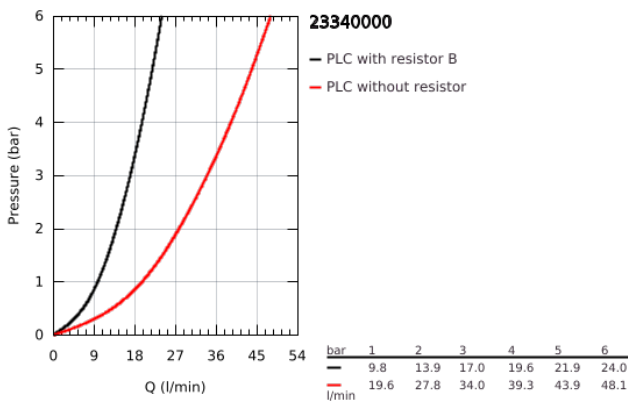

23 340 000 **BAULoop SINGLE-LEVER SHOWER MIXER 1/2"**

PRODUCT DESCRIPTION

- Colour: chrome
- wall mounted
- metal lever
- GROHE SmoothControl 46 mm ceramic cartridge
- GROHE LongLife finish
- adjustable flow rate limiter
- shower bottom outlet 1/2" with integrated non return valve
- S-unions
- metal wall escutcheon
- protected against backflow
- optional temperature limiter ref. no. 46 308

23 340 000 BAULoop SINGLE-LEVER SHOWER MIXER 1/2"

SPARE PARTS

- 1: Lever (Spare part-nr. 46696000)
- 2: Cap (Spare part-nr. 46584000)
- 3: Cartridge (Spare part-nr. 46048000)
- 4: S-union (Spare part-nr. 12075000)
- 4.1: Seal (Spare part-nr. 0138600M)
- 4.2: Escutcheon (Spare part-nr. 0221000M)
- 5: Screw connection 1/2" (Spare part-nr. 45044000)
- 6: Non-return valve (Spare part-nr. 08565000)
- 7: Extension 3/4", 20 mm (Spare part-nr. 0713000M)*
- 8: Special spanner (Spare part-nr. 19377000)*
- 9: Temperature limiter (Spare part-nr. 46375000)*