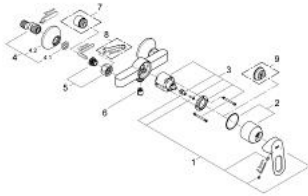

23 340 000 BAULoop SINGLE-LEVER SHOWER MIXER 1/2"

PRODUCT DESCRIPTION

- Tyc: Chrome
- wall mounted
- metal lever
- GROHE SmoothControl 46 mm ceramic cartridge
- GROHE LongLife finish
- adjustable flow rate limiter
- shower bottom outlet 1/2" with integrated non return valve
- S-unions
- metal wall escutcheon
- protected against backflow
- optional temperature limiter ref. no. 46 308

23 340 000 BAULoop SINGLE-LEVER SHOWER MIXER 1/2"

SPARE PARTS

- 1: Lever (Spare part-nr. 46696000)
- 2: Cap (Spare part-nr. 46584000)
- 3: Cartridge (Spare part-nr. 46048000)
- 4: S-union (Spare part-nr. 12075000)
- 4.1: Seal (Spare part-nr. 0138600M)
- 4.2: Escutcheon (Spare part-nr. 0221000M)
- 5: Screw connection 1/2" (Spare part-nr. 45044000)
- 6: Non-return valve (Spare part-nr. 08565000)
- 7: Extension 3/4", 20 mm (Spare part-nr. 0713000M)*
- 8: Special spanner (Spare part-nr. 19377000)*
- 9: Temperature limiter (Spare part-nr. 46375000)*