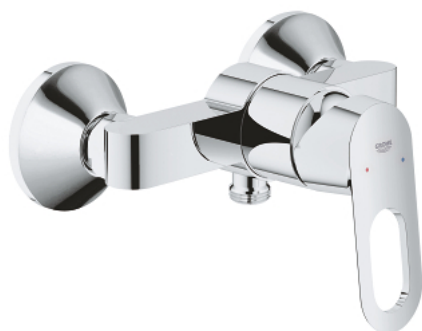

23 340 000 BAULoop SINGLE-LEVER SHOWER MIXER 1/2"

PRODUCT DESCRIPTION

- Tyc: Chrome
- wall mounted
- metal lever
- GROHE SmoothControl 46 mm ceramic cartridge
- GROHE LongLife finish
- adjustable flow rate limiter
- shower bottom outlet 1/2" with integrated non return valve
- S-unions
- metal wall escutcheon
- protected against backflow
- optional temperature limiter ref. no. 46 308

23 340 000 BAULoop SINGLE-LEVER SHOWER MIXER 1/2"

SPARE PARTS

- 1: Lever (Spare part-nr. 46696000)
- 2: Cap (Spare part-nr. 46584000)
- 3: Cartridge (Spare part-nr. 46048000)
- 4: S-union (Spare part-nr. 12075000)
- 4.1: Seal (Spare part-nr. 0138600M)
- 4.2: Escutcheon (Spare part-nr. 0221000M)
- 5: Screw connection 1/2" (Spare part-nr. 45044000)
- 6: Non-return valve (Spare part-nr. 08565000)
- 7: Extension 3/4", 20 mm (Spare part-nr. 0713000M)*
- 8: Special spanner (Spare part-nr. 19377000)*
- 9: Temperature limiter (Spare part-nr. 46375000)*