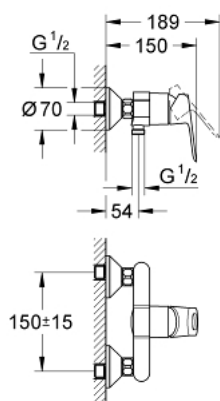

23 340 000 BAULoop SINGLE-LEVER SHOWER MIXER 1/2"

PRODUCT DESCRIPTION

- Tyc: Chrome
- wall mounted
- metal lever
- GROHE SmoothControl 46 mm ceramic cartridge
- GROHE LongLife finish
- adjustable flow rate limiter
- shower bottom outlet 1/2" with integrated non return valve
- S-unions
- metal wall escutcheon
- protected against backflow
- optional temperature limiter ref. no. 46 308

23 340 000 BAULoop SINGLE-LEVER SHOWER MIXER 1/2"

SPARE PARTS

- 1: Lever (Spare part-nr. 46696000)
- 2: Cap (Spare part-nr. 46584000)
- 3: Cartridge (Spare part-nr. 46048000)
- 4: S-union (Spare part-nr. 12075000)
- 4.1: Seal (Spare part-nr. 0138600M)
- 4.2: Escutcheon (Spare part-nr. 0221000M)
- 5: Screw connection 1/2" (Spare part-nr. 45044000)
- 6: Non-return valve (Spare part-nr. 08565000)
- 7: Extension 3/4", 20 mm (Spare part-nr. 0713000M)*
- 8: Special spanner (Spare part-nr. 19377000)*
- 9: Temperature limiter (Spare part-nr. 46375000)*