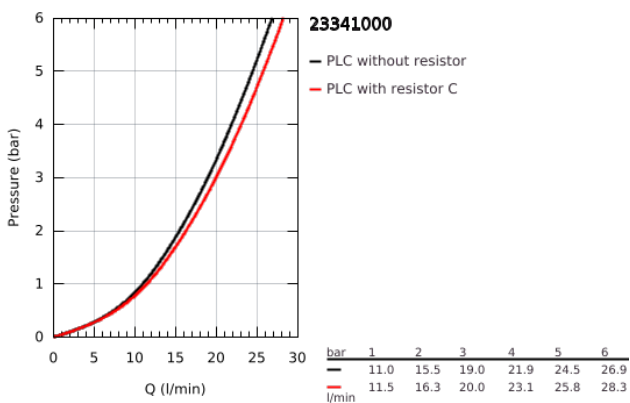

23 341 000 **BAULoop SINGLE-LEVER BATH MIXER 1/2"**

PRODUCT DESCRIPTION

- Colour: chrome
- wall mounted
- metal lever
- GROHE SmoothControl 46 mm ceramic cartridge
- GROHE LongLife finish
- adjustable flow rate limiter
- automatic diverter: bath/shower
- spout with mousseur
- shower bottom outlet 1/2" with integrated non return valve
- S-unions
- metal wall escutcheon
- protected against backflow
- optional temperature limiter ref. no. 46 308

23 341 000 BAULOOP SINGLE-LEVER BATH MIXER 1/2"

SPARE PARTS

- 1: Lever (Spare part-nr. 46696000)
 - 2: Cap (Spare part-nr. 46584000)
 - 3: Cartridge (Spare part-nr. 46048000)
 - 4: Diverter knob (Spare part-nr. 64309000)
 - 5: Diverter (Spare part-nr. 65655000)
 - 6: Non-return valve (Spare part-nr. 08565000)
 - 7: Mousseur (Spare part-nr. 13952000)
 - 8: S-union (Spare part-nr. 12075000)
 - 8.1: Seal (Spare part-nr. 0138600M)
 - 8.2: Escutcheon (Spare part-nr. 0221000M)
 - 9: Screw connection 1/2" (Spare part-nr. 45044000)
 - 10: Extension 3/4", 20 mm (Spare part-nr. 0713000M)*
 - 11: Special spanner (Spare part-nr. 19377000)*
 - 12: Temperature limiter (Spare part-nr. 46375000)*
- * Optional accessories