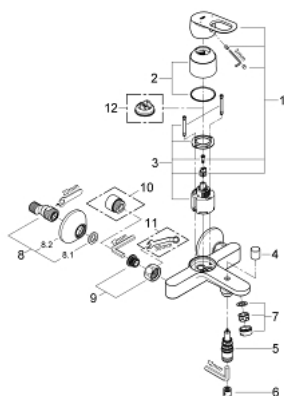

23 341 000 **BAULoop SINGLE-LEVER BATH MIXER 1/2"**

PRODUCT DESCRIPTION

- Colour: chrome
- wall mounted
- metal lever
- GROHE SmoothControl 46 mm ceramic cartridge
- GROHE LongLife finish
- adjustable flow rate limiter
- automatic diverter: bath/shower
- spout with mousseur
- shower bottom outlet 1/2" with integrated non return valve
- S-unions
- metal wall escutcheon
- protected against backflow
- optional temperature limiter ref. no. 46 308

23 341 000 BAULOOP SINGLE-LEVER BATH MIXER 1/2"

SPARE PARTS

- 1: Lever (Spare part-nr. 46696000)
 - 2: Cap (Spare part-nr. 46584000)
 - 3: Cartridge (Spare part-nr. 46048000)
 - 4: Diverter knob (Spare part-nr. 64309000)
 - 5: Diverter (Spare part-nr. 65655000)
 - 6: Non-return valve (Spare part-nr. 08565000)
 - 7: Mousseur (Spare part-nr. 13952000)
 - 8: S-union (Spare part-nr. 12075000)
 - 8.1: Seal (Spare part-nr. 0138600M)
 - 8.2: Escutcheon (Spare part-nr. 0221000M)
 - 9: Screw connection 1/2" (Spare part-nr. 45044000)
 - 10: Extension 3/4", 20 mm (Spare part-nr. 0713000M)*
 - 11: Special spanner (Spare part-nr. 19377000)*
 - 12: Temperature limiter (Spare part-nr. 46375000)*
- * Optional accessories