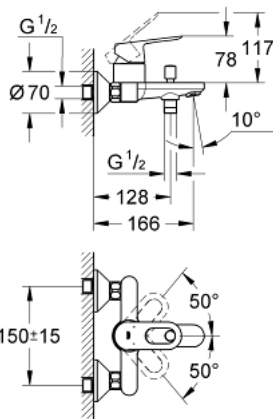

23 341 000 **BAULoop SINGLE-LEVER BATH MIXER 1/2"**

PRODUCT DESCRIPTION

- Colour: chrome
- wall mounted
- metal lever
- GROHE SmoothControl 46 mm ceramic cartridge
- GROHE LongLife finish
- adjustable flow rate limiter
- automatic diverter: bath/shower
- spout with mousseur
- shower bottom outlet 1/2" with integrated non return valve
- S-unions
- metal wall escutcheon
- protected against backflow
- optional temperature limiter ref. no. 46 308

23 341 000 BAULOOP SINGLE-LEVER BATH MIXER 1/2"

SPARE PARTS

- 1: Lever (Spare part-nr. 46696000)
 - 2: Cap (Spare part-nr. 46584000)
 - 3: Cartridge (Spare part-nr. 46048000)
 - 4: Diverter knob (Spare part-nr. 64309000)
 - 5: Diverter (Spare part-nr. 65655000)
 - 6: Non-return valve (Spare part-nr. 08565000)
 - 7: Mousseur (Spare part-nr. 13952000)
 - 8: S-union (Spare part-nr. 12075000)
 - 8.1: Seal (Spare part-nr. 0138600M)
 - 8.2: Escutcheon (Spare part-nr. 0221000M)
 - 9: Screw connection 1/2" (Spare part-nr. 45044000)
 - 10: Extension 3/4", 20 mm (Spare part-nr. 0713000M)*
 - 11: Special spanner (Spare part-nr. 19377000)*
 - 12: Temperature limiter (Spare part-nr. 46375000)*
- * Optional accessories