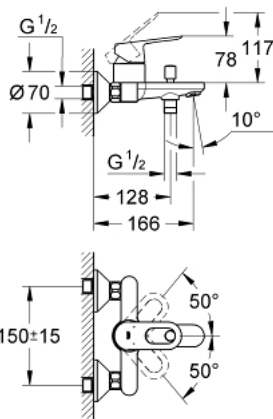

23 341 000 **BAULoop SINGLE-LEVER BATH MIXER 1/2"**

PRODUCT DESCRIPTION

- Tyc: Chrome
- wall mounted
- metal lever
- GROHE SmoothControl 46 mm ceramic cartridge
- GROHE LongLife finish
- adjustable flow rate limiter
- automatic diverter: bath/shower
- spout with mousseur
- shower bottom outlet 1/2" with integrated non return valve
- S-unions
- metal wall escutcheon
- protected against backflow
- optional temperature limiter ref. no. 46 308

23 341 000 BAULOOP SINGLE-LEVER BATH MIXER 1/2"

SPARE PARTS

- 1: Lever (Spare part-nr. 46696000)
 - 2: Cap (Spare part-nr. 46584000)
 - 3: Cartridge (Spare part-nr. 46048000)
 - 4: Diverter knob (Spare part-nr. 64309000)
 - 5: Diverter (Spare part-nr. 65655000)
 - 6: Non-return valve (Spare part-nr. 08565000)
 - 7: Mousseur (Spare part-nr. 13952000)
 - 8: S-union (Spare part-nr. 12075000)
 - 8.1: Seal (Spare part-nr. 0138600M)
 - 8.2: Escutcheon (Spare part-nr. 0221000M)
 - 9: Screw connection 1/2" (Spare part-nr. 45044000)
 - 10: Extension 3/4", 20 mm (Spare part-nr. 0713000M)*
 - 11: Special spanner (Spare part-nr. 19377000)*
 - 12: Temperature limiter (Spare part-nr. 46375000)*
- * Optional accessories