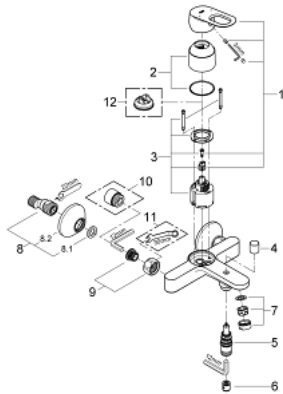

23 341 000 **BAULoop SINGLE-LEVER BATH MIXER 1/2"**

PRODUCT DESCRIPTION

- Tyc: Chrome
- wall mounted
- metal lever
- GROHE SmoothControl 46 mm ceramic cartridge
- GROHE LongLife finish
- adjustable flow rate limiter
- automatic diverter: bath/shower
- spout with mousseur
- shower bottom outlet 1/2" with integrated non return valve
- S-unions
- metal wall escutcheon
- protected against backflow
- optional temperature limiter ref. no. 46 308

23 341 000 BAULOOP SINGLE-LEVER BATH MIXER 1/2"

SPARE PARTS

- 1: Lever (Spare part-nr. 46696000)
 - 2: Cap (Spare part-nr. 46584000)
 - 3: Cartridge (Spare part-nr. 46048000)
 - 4: Diverter knob (Spare part-nr. 64309000)
 - 5: Diverter (Spare part-nr. 65655000)
 - 6: Non-return valve (Spare part-nr. 08565000)
 - 7: Mousseur (Spare part-nr. 13952000)
 - 8: S-union (Spare part-nr. 12075000)
 - 8.1: Seal (Spare part-nr. 0138600M)
 - 8.2: Escutcheon (Spare part-nr. 0221000M)
 - 9: Screw connection 1/2" (Spare part-nr. 45044000)
 - 10: Extension 3/4", 20 mm (Spare part-nr. 0713000M)*
 - 11: Special spanner (Spare part-nr. 19377000)*
 - 12: Temperature limiter (Spare part-nr. 46375000)*
- * Optional accessories