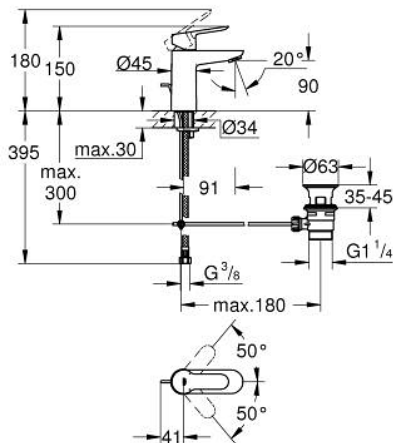

23 342 000 **START EDGE BASIN MIXER 1/2"**
S-SIZE

PRODUCT DESCRIPTION

- Colour: chrome
- single hole installation
- metal lever
- GROHE SmoothControl 28 mm ceramic cartridge
- GROHE LongLife finish
- GROHE EcoJoy mousseur 5.7 l/min
- rapid installation system
- pop-up waste set 1 1/4"
- flexible connection hoses

23 342 000 **START EDGE BASIN MIXER 1/2"**
S-SIZE

SPARE PARTS

- 1: Lever (Spare part-nr. 46697000)
 - 2: retaining ring (Spare part-nr. 46715000)
 - 3: Cartridge (Spare part-nr. 46580000)
 - 4: Pop-up rod (Spare part-nr. 46739000)
 - 5: Mousseur (Spare part-nr. 48159000)
 - 6: Shank mounting kit (Spare part-nr. 46249000)
 - 7: Waste set 1 1/4" (Spare part-nr. 28910000)
 - 7.1: Plug (Spare part-nr. 07182000)
 - 7.2: Eccentric rod (Spare part-nr. 07052000)
 - 8: Mounting wrench (Spare part-nr. 19017000)*
 - 9: Eccentric rod (Spare part-nr. 07341000)*
- * Optional accessories