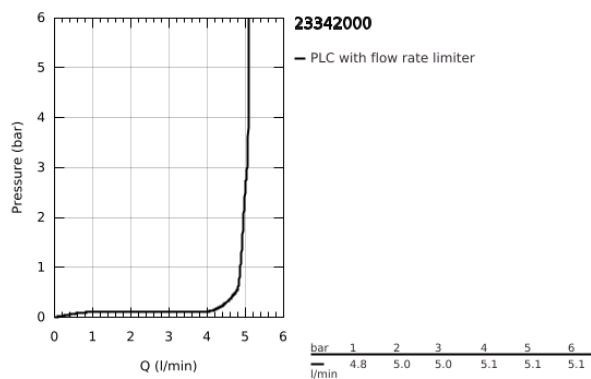

23 342 000 **START EDGE BASIN MIXER 1/2"**
S-SIZE

PRODUCT DESCRIPTION

- Colour: chrome
- single hole installation
- metal lever
- GROHE SmoothControl 28 mm ceramic cartridge
- GROHE LongLife finish
- GROHE EcoJoy mousseur 5.7 l/min
- rapid installation system
- pop-up waste set 1 1/4"
- flexible connection hoses

23 342 000 **START EDGE BASIN MIXER 1/2"**
S-SIZE

SPARE PARTS

- 1: Lever (Spare part-nr. 46697000)
 - 2: retaining ring (Spare part-nr. 46715000)
 - 3: Cartridge (Spare part-nr. 46580000)
 - 4: Pop-up rod (Spare part-nr. 46739000)
 - 5: Mousseur (Spare part-nr. 48159000)
 - 6: Shank mounting kit (Spare part-nr. 46249000)
 - 7: Waste set 1 1/4" (Spare part-nr. 28910000)
 - 7.1: Plug (Spare part-nr. 07182000)
 - 7.2: Eccentric rod (Spare part-nr. 07052000)
 - 8: Mounting wrench (Spare part-nr. 19017000)*
 - 9: Eccentric rod (Spare part-nr. 07341000)*
- * Optional accessories