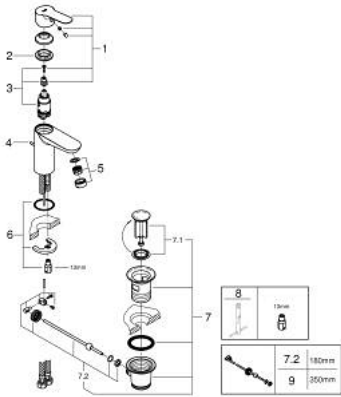

23 342 000 **START EDGE BASIN MIXER 1/2"**
S-SIZE

PRODUCT DESCRIPTION

- Colour: chrome
- single hole installation
- metal lever
- GROHE SmoothControl 28 mm ceramic cartridge
- GROHE LongLife finish
- GROHE EcoJoy mousseur 5.7 l/min
- rapid installation system
- pop-up waste set 1 1/4"
- flexible connection hoses

23 342 000 **START EDGE BASIN MIXER 1/2"**
S-SIZE

SPARE PARTS

- 1: Lever (Spare part-nr. 46697000)
 - 2: retaining ring (Spare part-nr. 46715000)
 - 3: Cartridge (Spare part-nr. 46580000)
 - 4: Pop-up rod (Spare part-nr. 46739000)
 - 5: Mousseur (Spare part-nr. 48159000)
 - 6: Shank mounting kit (Spare part-nr. 46249000)
 - 7: Waste set 1 1/4" (Spare part-nr. 28910000)
 - 7.1: Plug (Spare part-nr. 07182000)
 - 7.2: Eccentric rod (Spare part-nr. 07052000)
 - 8: Mounting wrench (Spare part-nr. 19017000)*
 - 9: Eccentric rod (Spare part-nr. 07341000)*
- * Optional accessories