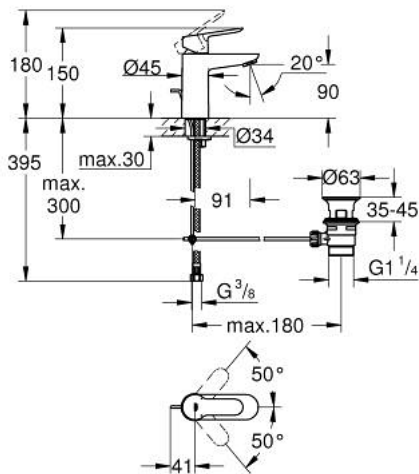

23 342 000 **START EDGE BASIN MIXER 1/2"**
S-SIZE

PRODUCT DESCRIPTION

- Tyc: Chrome
- single hole installation
- metal lever
- GROHE SmoothControl 28 mm ceramic cartridge
- GROHE LongLife finish
- mousseur 5.7 l/min
- rapid installation system
- pop-up waste set 1 1/4"
- flexible connection hoses

23 342 000 **START EDGE BASIN MIXER 1/2"**
S-SIZE

SPARE PARTS

- 1: Lever (Spare part-nr. 46697000)
 - 2: Fitting ring (Spare part-nr. 46715000)
 - 3: Cartridge (Spare part-nr. 46580000)
 - 4: Pop-up rod (Spare part-nr. 46739000)
 - 5: Mousseur (Spare part-nr. 48159000)
 - 6: Shank mounting kit (Spare part-nr. 46249000)
 - 7: Waste set 1 1/4" (Spare part-nr. 28910000)
 - 7.1: Plug (Spare part-nr. 07182000)
 - 7.2: Eccentric rod (Spare part-nr. 07052000)
 - 8: Mounting wrench (Spare part-nr. 19017000)*
 - 9: Eccentric rod (Spare part-nr. 07341000)*
- * Optional accessories