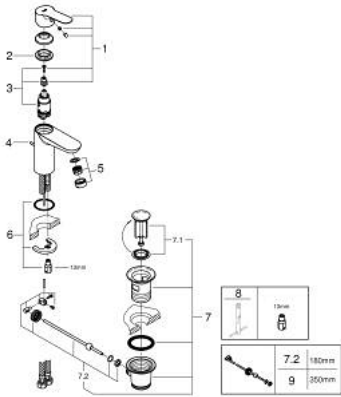

23 342 000 **START EDGE BASIN MIXER 1/2"**
S-SIZE

PRODUCT DESCRIPTION

- Tyc: Chrome
- single hole installation
- metal lever
- GROHE SmoothControl 28 mm ceramic cartridge
- GROHE LongLife finish
- mousseur 5.7 l/min
- rapid installation system
- pop-up waste set 1 1/4"
- flexible connection hoses

23 342 000 **START EDGE BASIN MIXER 1/2"**
S-SIZE

SPARE PARTS

- 1: Lever (Spare part-nr. 46697000)
 - 2: Fitting ring (Spare part-nr. 46715000)
 - 3: Cartridge (Spare part-nr. 46580000)
 - 4: Pop-up rod (Spare part-nr. 46739000)
 - 5: Mousseur (Spare part-nr. 48159000)
 - 6: Shank mounting kit (Spare part-nr. 46249000)
 - 7: Waste set 1 1/4" (Spare part-nr. 28910000)
 - 7.1: Plug (Spare part-nr. 07182000)
 - 7.2: Eccentric rod (Spare part-nr. 07052000)
 - 8: Mounting wrench (Spare part-nr. 19017000)*
 - 9: Eccentric rod (Spare part-nr. 07341000)*
- * Optional accessories