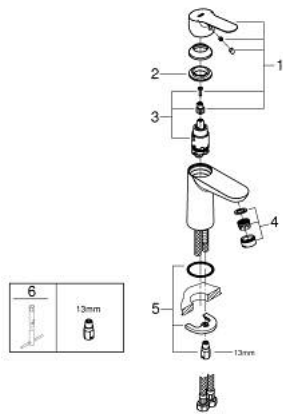

23 344 000 **START EDGE BASIN MIXER 1/2"**
S-SIZE

PRODUCT DESCRIPTION

- Colour: chrome
- single hole installation
- metal lever
- GROHE SmoothControl 28 mm ceramic cartridge
- GROHE LongLife finish
- mousseur 5.7 l/min
- rapid installation system
- smooth body
- flexible connection hoses

23 344 000 **START EDGE BASIN MIXER 1/2"**
S-SIZE

SPARE PARTS

- 1: Lever (Spare part-nr. 46697000)
 - 2: retaining ring (Spare part-nr. 46715000)
 - 3: Cartridge (Spare part-nr. 46580000)
 - 4: Mousseur (Spare part-nr. 48159000)
 - 5: Shank mounting kit (Spare part-nr. 46249000)
 - 6: Mounting wrench (Spare part-nr. 19017000)*
- * Optional accessories