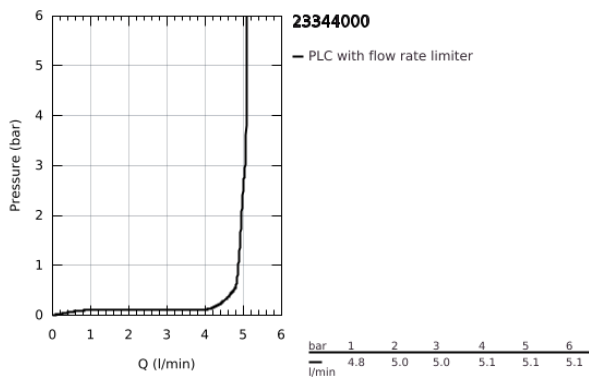

23 344 000 **START EDGE BASIN MIXER 1/2"**
S-SIZE

PRODUCT DESCRIPTION

- Colour: chrome
- single hole installation
- metal lever
- GROHE SmoothControl 28 mm ceramic cartridge
- GROHE LongLife finish
- mousseur 5.7 l/min
- rapid installation system
- smooth body
- flexible connection hoses

23 344 000 **START EDGE BASIN MIXER 1/2"**
S-SIZE

SPARE PARTS

- 1: Lever (Spare part-nr. 46697000)
 - 2: retaining ring (Spare part-nr. 46715000)
 - 3: Cartridge (Spare part-nr. 46580000)
 - 4: Mousseur (Spare part-nr. 48159000)
 - 5: Shank mounting kit (Spare part-nr. 46249000)
 - 6: Mounting wrench (Spare part-nr. 19017000)*
- * Optional accessories