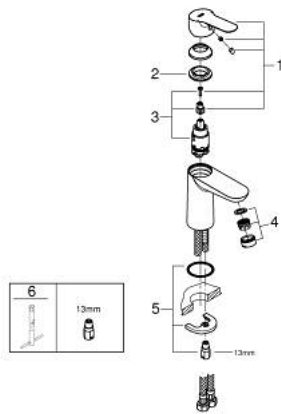

23 344 000 **START EDGE BASIN MIXER 1/2"**
S-SIZE

PRODUCT DESCRIPTION

- Colour: chrome
- single hole installation
- metal lever
- GROHE SmoothControl 28 mm ceramic cartridge
- GROHE LongLife finish
- mousseur 5.7 l/min
- rapid installation system
- smooth body
- flexible connection hoses

23 344 000 **START EDGE BASIN MIXER 1/2"**
S-SIZE

SPARE PARTS

- 1: Lever (Spare part-nr. 46697000)
 - 2: retaining ring (Spare part-nr. 46715000)
 - 3: Cartridge (Spare part-nr. 46580000)
 - 4: Mousseur (Spare part-nr. 48159000)
 - 5: Shank mounting kit (Spare part-nr. 46249000)
 - 6: Mounting wrench (Spare part-nr. 19017000)*
- * Optional accessories