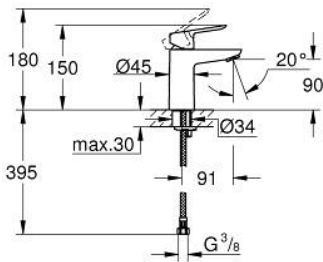

23 344 000 **START EDGE BASIN MIXER 1/2"**
S-SIZE

PRODUCT DESCRIPTION

- Colour: chrome
- single hole installation
- metal lever
- GROHE SmoothControl 28 mm ceramic cartridge
- GROHE LongLife finish
- mousseur 5.7 l/min
- rapid installation system
- smooth body
- flexible connection hoses

23 344 000 **START EDGE BASIN MIXER 1/2"**
S-SIZE

SPARE PARTS

- 1: Lever (Spare part-nr. 46697000)
 - 2: retaining ring (Spare part-nr. 46715000)
 - 3: Cartridge (Spare part-nr. 46580000)
 - 4: Mousseur (Spare part-nr. 48159000)
 - 5: Shank mounting kit (Spare part-nr. 46249000)
 - 6: Mounting wrench (Spare part-nr. 19017000)*
- * Optional accessories