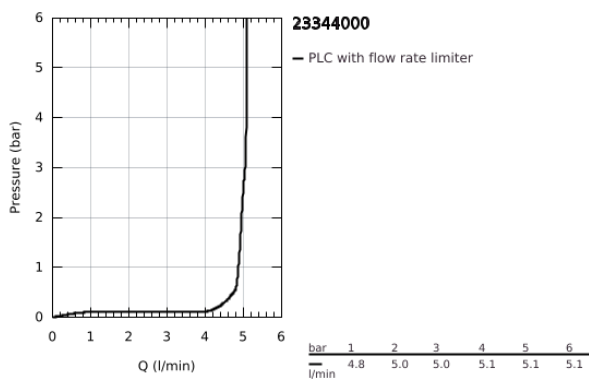

23 344 000 **START EDGE BASIN MIXER 1/2"**
S-SIZE

PRODUCT DESCRIPTION

- Colour: chrome
- single hole installation
- metal lever
- GROHE SmoothControl 28 mm ceramic cartridge
- GROHE LongLife finish
- mousseur 5.7 l/min
- rapid installation system
- smooth body
- flexible connection hoses

23 344 000 **START EDGE BASIN MIXER 1/2"**
S-SIZE

SPARE PARTS

- 1: Lever (Spare part-nr. 46697000)
 - 2: retaining ring (Spare part-nr. 46715000)
 - 3: Cartridge (Spare part-nr. 46580000)
 - 4: Mousseur (Spare part-nr. 48159000)
 - 5: Shank mounting kit (Spare part-nr. 46249000)
 - 6: Mounting wrench (Spare part-nr. 19017000)*
- * Optional accessories