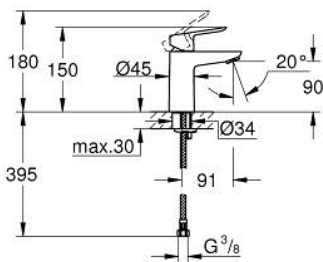

23 344 000 **START EDGE BASIN MIXER 1/2"**
S-SIZE

PRODUCT DESCRIPTION

- Colour: chrome
- single hole installation
- metal lever
- GROHE SmoothControl 28 mm ceramic cartridge
- GROHE LongLife finish
- mousseur 5.7 l/min
- rapid installation system
- smooth body
- flexible connection hoses

23 344 000 **START EDGE BASIN MIXER 1/2"**
S-SIZE

SPARE PARTS

- 1: Lever (Spare part-nr. 46697000)
 - 2: retaining ring (Spare part-nr. 46715000)
 - 3: Cartridge (Spare part-nr. 46580000)
 - 4: Mousseur (Spare part-nr. 48159000)
 - 5: Shank mounting kit (Spare part-nr. 46249000)
 - 6: Mounting wrench (Spare part-nr. 19017000)*
- * Optional accessories