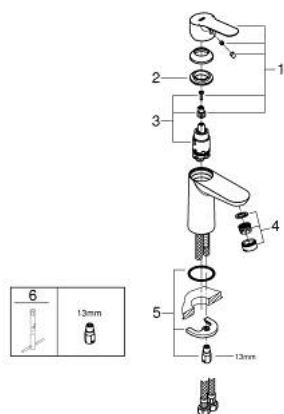

23 344 000 **START EDGE BASIN MIXER 1/2"**
S-SIZE

PRODUCT DESCRIPTION

- Tyc: Chrome
- single hole installation
- metal lever
- GROHE SmoothControl 28 mm ceramic cartridge
- GROHE LongLife finish
- GROHE EcoJoy mousseur 5.7 l/min
- rapid installation system
- smooth body
- flexible connection hoses

23 344 000 **START EDGE BASIN MIXER 1/2"**
S-SIZE

SPARE PARTS

- 1: Lever (Spare part-nr. 46697000)
 - 2: Fitting ring (Spare part-nr. 46715000)
 - 3: Cartridge (Spare part-nr. 46580000)
 - 4: Mousseur (Spare part-nr. 48159000)
 - 5: Shank mounting kit (Spare part-nr. 46249000)
 - 6: Mounting wrench (Spare part-nr. 19017000)*
- * Optional accessories