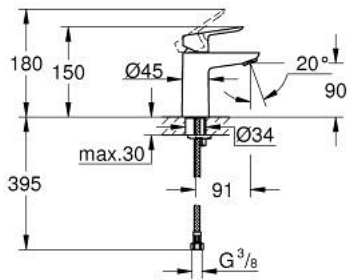

23 344 000 **START EDGE BASIN MIXER 1/2"**
S-SIZE

PRODUCT DESCRIPTION

- Tyc: Chrome
- single hole installation
- metal lever
- GROHE SmoothControl 28 mm ceramic cartridge
- GROHE LongLife finish
- GROHE EcoJoy mousseur 5.7 l/min
- rapid installation system
- smooth body
- flexible connection hoses

23 344 000 **START EDGE BASIN MIXER 1/2"**
S-SIZE

SPARE PARTS

- 1: Lever (Spare part-nr. 46697000)
 - 2: Fitting ring (Spare part-nr. 46715000)
 - 3: Cartridge (Spare part-nr. 46580000)
 - 4: Mousseur (Spare part-nr. 48159000)
 - 5: Shank mounting kit (Spare part-nr. 46249000)
 - 6: Mounting wrench (Spare part-nr. 19017000)*
- * Optional accessories