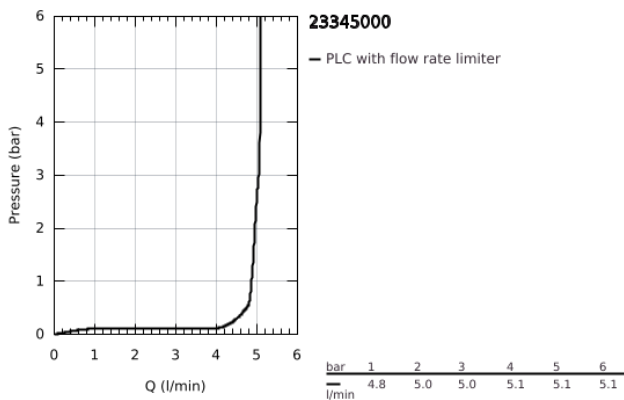

23 345 000 **START EDGE SINGLE-LEVER BIDET MIXER 1/2"**

PRODUCT DESCRIPTION

- Colour: chrome
- single hole installation
- metal lever
- GROHE SmoothControl 28 mm ceramic cartridge
- GROHE LongLife finish
- mousseur 5.7 l/min
- rapid installation system
- with ball joint
- pop-up waste set 1 1/4"
- flexible connection hoses

23 345 000 **START EDGE SINGLE-LEVER BIDET MIXER 1/2"**

SPARE PARTS

- 1: Lever (Spare part-nr. 46697000)
- 2: retaining ring (Spare part-nr. 46715000)
- 3: Cartridge (Spare part-nr. 46580000)
- 4: Pop-up rod (Spare part-nr. 46739000)
- 5: Flow restrictor 6 l/min (Spare part-nr. 13998000)
- 6: Shank fastening assembly (Spare part-nr. 46249000)
- 7: Pop-up waste set 1 1/4" (Spare part-nr. 28910000)
- 7.1: Plug (Spare part-nr. 07182000)
- 7.2: Eccentric rod (Spare part-nr. 07052000)
- 8: Mounting wrench (Spare part-nr. 19017000)*
- 9: Eccentric rod (Spare part-nr. 07341000)*