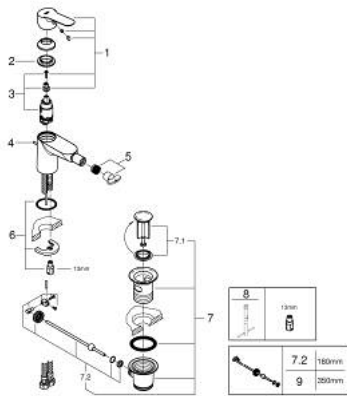

23 345 000 **START EDGE SINGLE-LEVER BIDET MIXER 1/2"**

PRODUCT DESCRIPTION

- Colour: chrome
- single hole installation
- metal lever
- GROHE SmoothControl 28 mm ceramic cartridge
- GROHE LongLife finish
- mousseur 5.7 l/min
- rapid installation system
- with ball joint
- pop-up waste set 1 1/4"
- flexible connection hoses

23 345 000 **START EDGE SINGLE-LEVER BIDET MIXER 1/2"**

SPARE PARTS

- 1: Lever (Spare part-nr. 46697000)
- 2: retaining ring (Spare part-nr. 46715000)
- 3: Cartridge (Spare part-nr. 46580000)
- 4: Pop-up rod (Spare part-nr. 46739000)
- 5: Flow restrictor 6 l/min (Spare part-nr. 13998000)
- 6: Shank fastening assembly (Spare part-nr. 46249000)
- 7: Pop-up waste set 1 1/4" (Spare part-nr. 28910000)
- 7.1: Plug (Spare part-nr. 07182000)
- 7.2: Eccentric rod (Spare part-nr. 07052000)
- 8: Mounting wrench (Spare part-nr. 19017000)*
- 9: Eccentric rod (Spare part-nr. 07341000)*