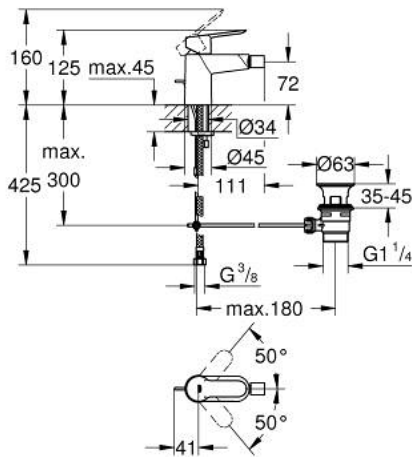

23 345 000 **START EDGE SINGLE-LEVER BIDET MIXER 1/2"**

PRODUCT DESCRIPTION

- Colour: chrome
- single hole installation
- metal lever
- GROHE SmoothControl 28 mm ceramic cartridge
- GROHE LongLife finish
- mousseur 5.7 l/min
- rapid installation system
- with ball joint
- pop-up waste set 1 1/4"
- flexible connection hoses

23 345 000 **START EDGE SINGLE-LEVER BIDET MIXER 1/2"**

SPARE PARTS

- 1: Lever (Spare part-nr. 46697000)
- 2: retaining ring (Spare part-nr. 46715000)
- 3: Cartridge (Spare part-nr. 46580000)
- 4: Pop-up rod (Spare part-nr. 46739000)
- 5: Flow restrictor 6 l/min (Spare part-nr. 13998000)
- 6: Shank fastening assembly (Spare part-nr. 46249000)
- 7: Pop-up waste set 1 1/4" (Spare part-nr. 28910000)
- 7.1: Plug (Spare part-nr. 07182000)
- 7.2: Eccentric rod (Spare part-nr. 07052000)
- 8: Mounting wrench (Spare part-nr. 19017000)*
- 9: Eccentric rod (Spare part-nr. 07341000)*