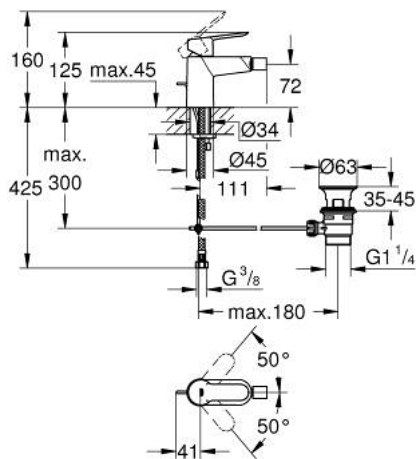

23 345 000 START EDGE SINGLE-LEVER BIDET MIXER 1/2"

PRODUCT DESCRIPTION

- Tyc: Chrome
- single hole installation
- metal lever
- GROHE SmoothControl 28 mm ceramic cartridge
- GROHE LongLife finish
- mousseur 5.7 l/min
- rapid installation system
- with ball joint
- pop-up waste set 1 1/4"
- flexible connection hoses

23 345 000 START EDGE SINGLE-LEVER BIDET MIXER 1/2"

SPARE PARTS

- 1: Lever (Spare part-nr. 46697000)
- 2: Fitting ring (Spare part-nr. 46715000)
- 3: Cartridge (Spare part-nr. 46580000)
- 4: Pop-up rod (Spare part-nr. 46739000)
- 5: Mousseur (Spare part-nr. 13998000)
- 6: Shank fastening assembly (Spare part-nr. 46249000)
- 7: Waste set 1 1/4" (Spare part-nr. 28910000)
- 7.1: Plug (Spare part-nr. 07182000)
- 7.2: Eccentric rod (Spare part-nr. 07052000)
- 8: Mounting wrench (Spare part-nr. 19017000)*
- 9: Eccentric rod (Spare part-nr. 07341000)*