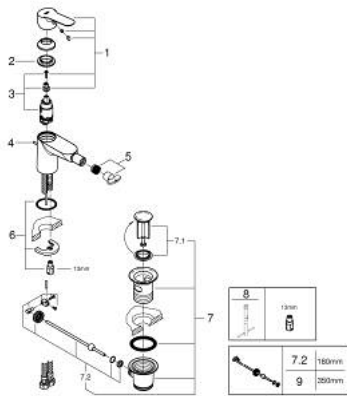

23 345 000 START EDGE SINGLE-LEVER BIDET MIXER 1/2"

PRODUCT DESCRIPTION

- Tyc: Chrome
- single hole installation
- metal lever
- GROHE SmoothControl 28 mm ceramic cartridge
- GROHE LongLife finish
- mousseur 5.7 l/min
- rapid installation system
- with ball joint
- pop-up waste set 1 1/4"
- flexible connection hoses

23 345 000 START EDGE SINGLE-LEVER BIDET MIXER 1/2"

SPARE PARTS

- 1: Lever (Spare part-nr. 46697000)
- 2: Fitting ring (Spare part-nr. 46715000)
- 3: Cartridge (Spare part-nr. 46580000)
- 4: Pop-up rod (Spare part-nr. 46739000)
- 5: Mousseur (Spare part-nr. 13998000)
- 6: Shank fastening assembly (Spare part-nr. 46249000)
- 7: Waste set 1 1/4" (Spare part-nr. 28910000)
- 7.1: Plug (Spare part-nr. 07182000)
- 7.2: Eccentric rod (Spare part-nr. 07052000)
- 8: Mounting wrench (Spare part-nr. 19017000)*
- 9: Eccentric rod (Spare part-nr. 07341000)*