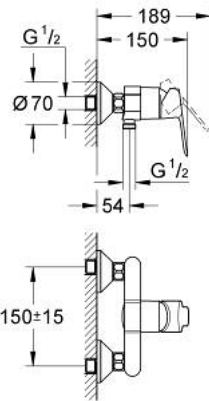

23 347 000 **START EDGE SINGLE-LEVER SHOWER MIXER 1/2"**

**PRODUCT DESCRIPTION**

- Colour: chrome
- wall mounted
- metal lever
- GROHE SmoothControl 46 mm ceramic cartridge
- GROHE LongLife finish
- adjustable flow rate limiter
- shower bottom outlet 1/2" with integrated non return valve
- S-unions
- metal wall escutcheon
- protected against backflow
- optional temperature limiter ref. no. 46 308

## 23 347 000 **START EDGE SINGLE-LEVER SHOWER MIXER 1/2"**

### SPARE PARTS

- 1: Lever (Spare part-nr. 46698000)
- 2: Cap (Spare part-nr. 46584000)
- 3: Cartridge (Spare part-nr. 46048000)
- 4: S-union (Spare part-nr. 12075000)
- 4.1: Seal (Spare part-nr. 0138600M)
- 4.2: Escutcheon (Spare part-nr. 0221000M)
- 5: Screw connection 1/2" (Spare part-nr. 45044000)
- 6: Non-return valve (Spare part-nr. 08565000)
- 7: Extension 3/4", 20 mm (Spare part-nr. 0713000M)\*
- 8: Special spanner (Spare part-nr. 19377000)\*
- 9: Temperature limiter (Spare part-nr. 46375000)\*