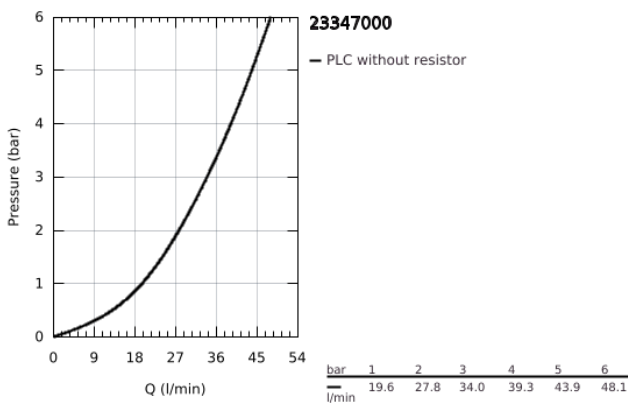

23 347 000 **START EDGE SINGLE-LEVER SHOWER MIXER 1/2"**

**PRODUCT DESCRIPTION**

- Colour: chrome
- wall mounted
- metal lever
- GROHE SmoothControl 46 mm ceramic cartridge
- GROHE LongLife finish
- adjustable flow rate limiter
- shower bottom outlet 1/2" with integrated non return valve
- S-unions
- metal wall escutcheon
- protected against backflow
- optional temperature limiter ref. no. 46 308

## 23 347 000 **START EDGE SINGLE-LEVER SHOWER MIXER 1/2"**