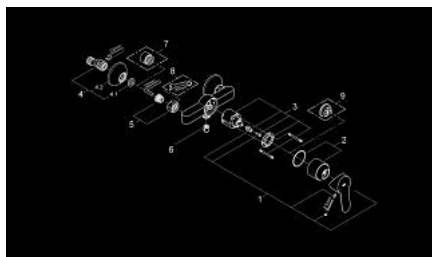

23 347 000 **START EDGE SINGLE-LEVER SHOWER MIXER 1/2"**

**PRODUCT DESCRIPTION**

- Colour: chrome
- wall mounted
- metal lever
- GROHE SmoothControl 46 mm ceramic cartridge
- GROHE LongLife finish
- adjustable flow rate limiter
- shower bottom outlet 1/2" with integrated non return valve
- S-unions
- metal wall escutcheon
- protected against backflow
- optional temperature limiter ref. no. 46 308

## 23 347 000 **START EDGE SINGLE-LEVER SHOWER MIXER 1/2"**

### SPARE PARTS

- 1: Lever (Spare part-nr. 46698000)
- 2: Cap (Spare part-nr. 46584000)
- 3: Cartridge (Spare part-nr. 46048000)
- 4: S-union (Spare part-nr. 12075000)
- 4.1: Seal (Spare part-nr. 0138600M)
- 4.2: Escutcheon (Spare part-nr. 0221000M)
- 5: Screw connection 1/2" (Spare part-nr. 45044000)
- 6: Non-return valve (Spare part-nr. 08565000)
- 7: Extension 3/4", 20 mm (Spare part-nr. 0713000M)\*
- 8: Special spanner (Spare part-nr. 19377000)\*
- 9: Temperature limiter (Spare part-nr. 46375000)\*