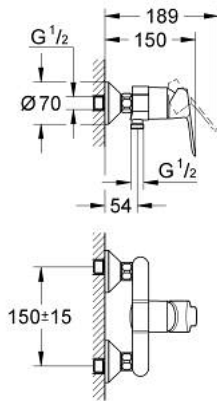

23 347 000 **START EDGE SINGLE-LEVER SHOWER MIXER 1/2"**

PRODUCT DESCRIPTION

- Tyc: Chrome
- wall mounted
- metal lever
- GROHE SmoothControl 46 mm ceramic cartridge
- GROHE LongLife finish
- adjustable flow rate limiter
- shower bottom outlet 1/2" with integrated non return valve
- S-unions
- metal wall escutcheon
- protected against backflow
- optional temperature limiter ref. no. 46 308

23 347 000 **START EDGE SINGLE-LEVER SHOWER MIXER 1/2"**

SPARE PARTS

- 1: Lever (Spare part-nr. 46698000)
- 2: Cap (Spare part-nr. 46584000)
- 3: Cartridge (Spare part-nr. 46048000)
- 4: S-union (Spare part-nr. 12075000)
- 4.1: Seal (Spare part-nr. 0138600M)
- 4.2: Escutcheon (Spare part-nr. 0221000M)
- 5: Screw connection 1/2" (Spare part-nr. 45044000)
- 6: Non-return valve (Spare part-nr. 08565000)
- 7: Extension 3/4", 20 mm (Spare part-nr. 0713000M)*
- 8: Special spanner (Spare part-nr. 19377000)*
- 9: Temperature limiter (Spare part-nr. 46375000)*