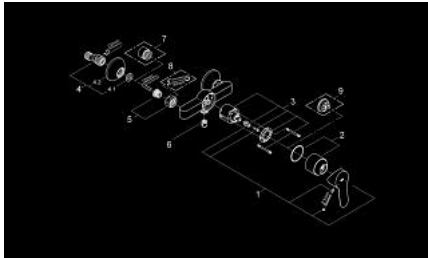

23 347 000 **START EDGE SINGLE-LEVER SHOWER MIXER 1/2"**

PRODUCT DESCRIPTION

- Tyc: Chrome
- wall mounted
- metal lever
- GROHE SmoothControl 46 mm ceramic cartridge
- GROHE LongLife finish
- adjustable flow rate limiter
- shower bottom outlet 1/2" with integrated non return valve
- S-unions
- metal wall escutcheon
- protected against backflow
- optional temperature limiter ref. no. 46 308

23 347 000 **START EDGE SINGLE-LEVER SHOWER MIXER 1/2"**

SPARE PARTS

- 1: Lever (Spare part-nr. 46698000)
- 2: Cap (Spare part-nr. 46584000)
- 3: Cartridge (Spare part-nr. 46048000)
- 4: S-union (Spare part-nr. 12075000)
- 4.1: Seal (Spare part-nr. 0138600M)
- 4.2: Escutcheon (Spare part-nr. 0221000M)
- 5: Screw connection 1/2" (Spare part-nr. 45044000)
- 6: Non-return valve (Spare part-nr. 08565000)
- 7: Extension 3/4", 20 mm (Spare part-nr. 0713000M)*
- 8: Special spanner (Spare part-nr. 19377000)*
- 9: Temperature limiter (Spare part-nr. 46375000)*