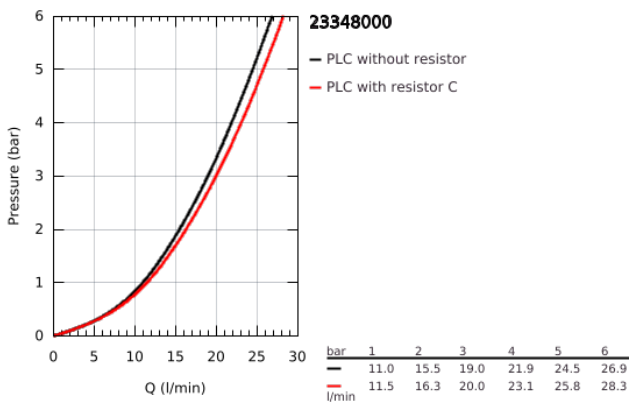

23 348 000 START EDGE SINGLE-LEVER BATH MIXER 1/2"

PRODUCT DESCRIPTION

- Colour: chrome
- wall mounted
- metal lever
- GROHE SmoothControl 46 mm ceramic cartridge
- GROHE LongLife finish
- adjustable flow rate limiter
- automatic diverter: bath/shower
- shower bottom outlet 1/2" with integrated non return valve
- spout with mousseur
- S-unions
- metal wall escutcheon
- protected against backflow
- optional temperature limiter ref. no. 46 308

23 348 000 START EDGE SINGLE-LEVER BATH MIXER 1/2"

SPARE PARTS

- 1: Lever (Spare part-nr. 46698000)
 - 2: Cap (Spare part-nr. 46584000)
 - 3: Cartridge (Spare part-nr. 46048000)
 - 4: Diverter knob (Spare part-nr. 64309000)
 - 5: Diverter (Spare part-nr. 65655000)
 - 6: Non-return valve (Spare part-nr. 08565000)
 - 7: Mousseur (Spare part-nr. 13952000)
 - 8: S-union (Spare part-nr. 12075000)
 - 8.1: Seal (Spare part-nr. 0138600M)
 - 8.2: Escutcheon (Spare part-nr. 0221000M)
 - 9: Screw connection 1/2" (Spare part-nr. 45044000)
 - 10: Extension 3/4", 20 mm (Spare part-nr. 0713000M)*
 - 11: Special spanner (Spare part-nr. 19377000)*
 - 12: Temperature limiter (Spare part-nr. 46375000)*
- * Optional accessories