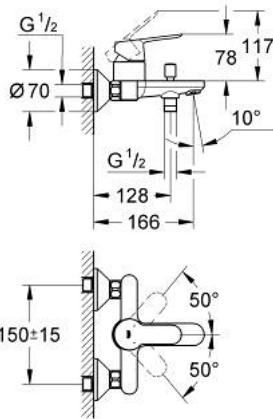

23 348 000 START EDGE SINGLE-LEVER BATH MIXER 1/2"

PRODUCT DESCRIPTION

- Colour: chrome
- wall mounted
- metal lever
- GROHE SmoothControl 46 mm ceramic cartridge
- GROHE LongLife finish
- adjustable flow rate limiter
- automatic diverter: bath/shower
- shower bottom outlet 1/2" with integrated non return valve
- spout with mousseur
- S-unions
- metal wall escutcheon
- protected against backflow
- optional temperature limiter ref. no. 46 308

23 348 000 START EDGE SINGLE-LEVER BATH MIXER 1/2"

SPARE PARTS

- 1: Lever (Spare part-nr. 46698000)
 - 2: Cap (Spare part-nr. 46584000)
 - 3: Cartridge (Spare part-nr. 46048000)
 - 4: Diverter knob (Spare part-nr. 64309000)
 - 5: Diverter (Spare part-nr. 65655000)
 - 6: Non-return valve (Spare part-nr. 08565000)
 - 7: Mousseur (Spare part-nr. 13952000)
 - 8: S-union (Spare part-nr. 12075000)
 - 8.1: Seal (Spare part-nr. 0138600M)
 - 8.2: Escutcheon (Spare part-nr. 0221000M)
 - 9: Screw connection 1/2" (Spare part-nr. 45044000)
 - 10: Extension 3/4", 20 mm (Spare part-nr. 0713000M)*
 - 11: Special spanner (Spare part-nr. 19377000)*
 - 12: Temperature limiter (Spare part-nr. 46375000)*
- * Optional accessories