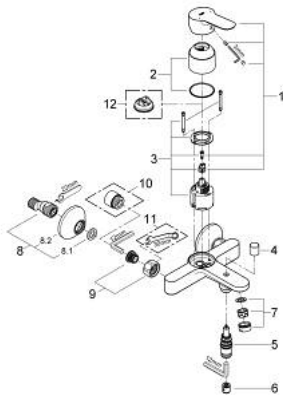

23 348 000 START EDGE SINGLE-LEVER BATH MIXER 1/2"

PRODUCT DESCRIPTION

- Colour: chrome
- wall mounted
- metal lever
- GROHE SmoothControl 46 mm ceramic cartridge
- GROHE LongLife finish
- adjustable flow rate limiter
- automatic diverter: bath/shower
- shower bottom outlet 1/2" with integrated non return valve
- spout with mousseur
- S-unions
- metal wall escutcheon
- protected against backflow
- optional temperature limiter ref. no. 46 308

23 348 000 START EDGE SINGLE-LEVER BATH MIXER 1/2"

SPARE PARTS

- 1: Lever (Spare part-nr. 46698000)
 - 2: Cap (Spare part-nr. 46584000)
 - 3: Cartridge (Spare part-nr. 46048000)
 - 4: Diverter knob (Spare part-nr. 64309000)
 - 5: Diverter (Spare part-nr. 65655000)
 - 6: Non-return valve (Spare part-nr. 08565000)
 - 7: Mousseur (Spare part-nr. 13952000)
 - 8: S-union (Spare part-nr. 12075000)
 - 8.1: Seal (Spare part-nr. 0138600M)
 - 8.2: Escutcheon (Spare part-nr. 0221000M)
 - 9: Screw connection 1/2" (Spare part-nr. 45044000)
 - 10: Extension 3/4", 20 mm (Spare part-nr. 0713000M)*
 - 11: Special spanner (Spare part-nr. 19377000)*
 - 12: Temperature limiter (Spare part-nr. 46375000)*
- * Optional accessories