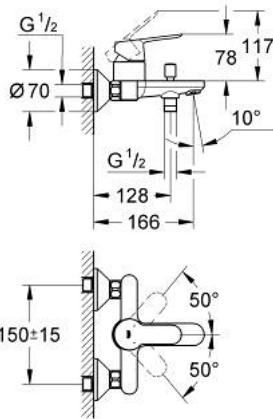

23 348 000 START EDGE SINGLE-LEVER BATH MIXER 1/2"

PRODUCT DESCRIPTION

- Tyc: Chrome
- wall mounted
- metal lever
- GROHE SmoothControl 46 mm ceramic cartridge
- GROHE LongLife finish
- adjustable flow rate limiter
- automatic diverter: bath/shower
- shower bottom outlet 1/2" with integrated non return valve
- spout with mousseur
- S-unions
- metal wall escutcheon
- protected against backflow
- optional temperature limiter ref. no. 46 308

23 348 000 START EDGE SINGLE-LEVER BATH MIXER 1/2"

SPARE PARTS

- 1: Lever (Spare part-nr. 46698000)
 - 2: Cap (Spare part-nr. 46584000)
 - 3: Cartridge (Spare part-nr. 46048000)
 - 4: Diverter knob (Spare part-nr. 64309000)
 - 5: Diverter (Spare part-nr. 65655000)
 - 6: Non-return valve (Spare part-nr. 08565000)
 - 7: Mousseur (Spare part-nr. 13952000)
 - 8: S-union (Spare part-nr. 12075000)
 - 8.1: Seal (Spare part-nr. 0138600M)
 - 8.2: Escutcheon (Spare part-nr. 0221000M)
 - 9: Screw connection 1/2" (Spare part-nr. 45044000)
 - 10: Extension 3/4", 20 mm (Spare part-nr. 0713000M)*
 - 11: Special spanner (Spare part-nr. 19377000)*
 - 12: Temperature limiter (Spare part-nr. 46375000)*
- * Optional accessories