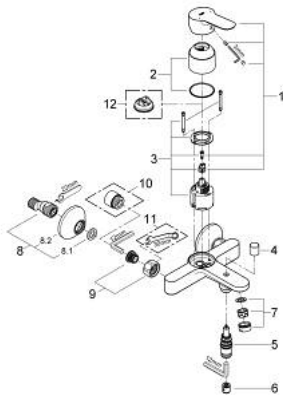

23 348 000 START EDGE SINGLE-LEVER BATH MIXER 1/2"

PRODUCT DESCRIPTION

- Tyc: Chrome
- wall mounted
- metal lever
- GROHE SmoothControl 46 mm ceramic cartridge
- GROHE LongLife finish
- adjustable flow rate limiter
- automatic diverter: bath/shower
- shower bottom outlet 1/2" with integrated non return valve
- spout with mousseur
- S-unions
- metal wall escutcheon
- protected against backflow
- optional temperature limiter ref. no. 46 308

23 348 000 START EDGE SINGLE-LEVER BATH MIXER 1/2"

SPARE PARTS

- 1: Lever (Spare part-nr. 46698000)
 - 2: Cap (Spare part-nr. 46584000)
 - 3: Cartridge (Spare part-nr. 46048000)
 - 4: Diverter knob (Spare part-nr. 64309000)
 - 5: Diverter (Spare part-nr. 65655000)
 - 6: Non-return valve (Spare part-nr. 08565000)
 - 7: Mousseur (Spare part-nr. 13952000)
 - 8: S-union (Spare part-nr. 12075000)
 - 8.1: Seal (Spare part-nr. 0138600M)
 - 8.2: Escutcheon (Spare part-nr. 0221000M)
 - 9: Screw connection 1/2" (Spare part-nr. 45044000)
 - 10: Extension 3/4", 20 mm (Spare part-nr. 0713000M)*
 - 11: Special spanner (Spare part-nr. 19377000)*
 - 12: Temperature limiter (Spare part-nr. 46375000)*
- * Optional accessories