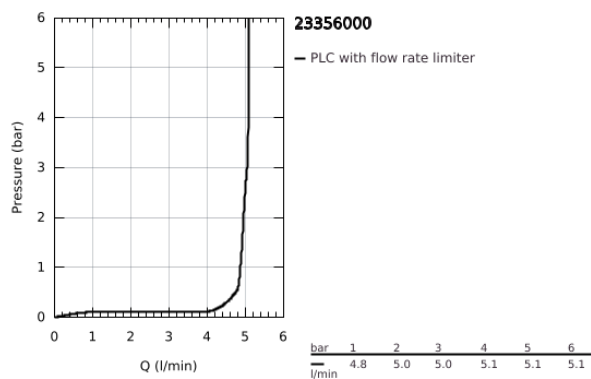

23 356 000 **BAUEDGE BASIN MIXER 1/2"**
S-SIZE

PRODUCT DESCRIPTION

- Colour: chrome
- single hole installation
- metal lever
- GROHE SmoothControl 28 mm ceramic cartridge
- GROHE LongLife finish
- GROHE EcoJoy - less water, perfect flow
- maximum flow rate (at 3 bar): 5 l/min
- rapid installation system
- metal pop up waste set
- flexible connection hoses

23 356 000 **BAUEDGE BASIN MIXER 1/2"**
S-SIZE

SPARE PARTS

- 1: Lever (Spare part-nr. 46697000)
- 2: Cartridge (Spare part-nr. 46580000)
- 3: Pop-up rod (Spare part-nr. 46739000)
- 4: Mousseur (Spare part-nr. 48159000)
- 5: Shank mounting kit (Spare part-nr. 46249000)
- 6: Waste set 1 1/4" (Spare part-nr. 28910000)
- 6.1: Plug (Spare part-nr. 07182000)
- 6.2: Eccentric rod (Spare part-nr. 07052000)
- 7: Mounting wrench (Spare part-nr. 19017000)*
- 8: Eccentric rod (Spare part-nr. 07341000)*