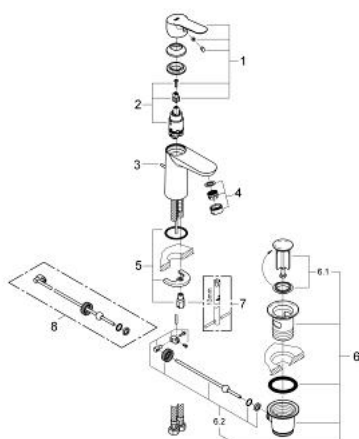

23 356 000 **BAUEDGE BASIN MIXER 1/2"**
S-SIZE

PRODUCT DESCRIPTION

- Colour: chrome
- single hole installation
- metal lever
- GROHE SmoothControl 28 mm ceramic cartridge
- GROHE LongLife finish
- GROHE EcoJoy - less water, perfect flow
- maximum flow rate (at 3 bar): 5 l/min
- rapid installation system
- metal pop up waste set
- flexible connection hoses

23 356 000 **BAUEDGE BASIN MIXER 1/2"**
S-SIZE

SPARE PARTS

- 1: Lever (Spare part-nr. 46697000)
- 2: Cartridge (Spare part-nr. 46580000)
- 3: Pop-up rod (Spare part-nr. 46739000)
- 4: Mousseur (Spare part-nr. 48159000)
- 5: Shank mounting kit (Spare part-nr. 46249000)
- 6: Waste set 1 1/4" (Spare part-nr. 28910000)
- 6.1: Plug (Spare part-nr. 07182000)
- 6.2: Eccentric rod (Spare part-nr. 07052000)
- 7: Mounting wrench (Spare part-nr. 19017000)*
- 8: Eccentric rod (Spare part-nr. 07341000)*