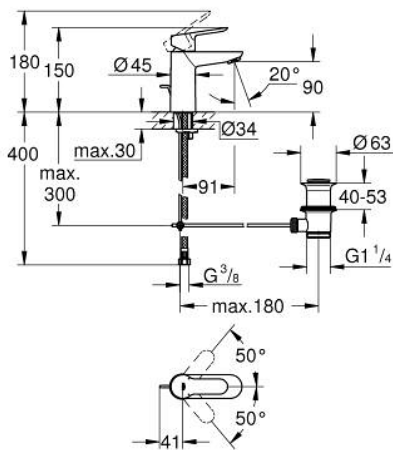

23 356 000 **BAUEDGE BASIN MIXER 1/2"**
S-SIZE

PRODUCT DESCRIPTION

- Colour: chrome
- single hole installation
- metal lever
- GROHE SmoothControl 28 mm ceramic cartridge
- GROHE LongLife finish
- GROHE EcoJoy - less water, perfect flow
- maximum flow rate (at 3 bar): 5 l/min
- rapid installation system
- metal pop up waste set
- flexible connection hoses

23 356 000 **BAUEDGE BASIN MIXER 1/2"**
S-SIZE

SPARE PARTS

- 1: Lever (Spare part-nr. 46697000)
- 2: Cartridge (Spare part-nr. 46580000)
- 3: Pop-up rod (Spare part-nr. 46739000)
- 4: Mousseur (Spare part-nr. 48159000)
- 5: Shank mounting kit (Spare part-nr. 46249000)
- 6: Waste set 1 1/4" (Spare part-nr. 28910000)
- 6.1: Plug (Spare part-nr. 07182000)
- 6.2: Eccentric rod (Spare part-nr. 07052000)
- 7: Mounting wrench (Spare part-nr. 19017000)*
- 8: Eccentric rod (Spare part-nr. 07341000)*