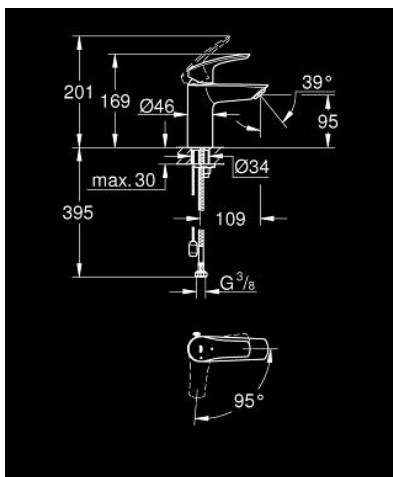

23 372 003 **EUROSMART BASIN MIXER 1/2"**  
**S-SIZE**

**PRODUCT DESCRIPTION**

- Colour: chrome
- single hole installation
- metal lever
- GROHE SilkMove 28 mm ceramic cartridge
- EcoMode - cold water flow in mid-lever position saves energy
- adjustable flow rate limiter
- with temperature limiter
- GROHE LongLife finish
- GROHE EcoJoy - less water, perfect flow
- maximum flow rate (at 3 bar): 5 l/min
- Protected Water Ways no contact of water with lead or nickel inside the tap
- GROHE FastFixation rapid installation system
- retractable chain
- flexible connection hoses
- professional exclusive

23 372 003 **EUROSMART BASIN MIXER 1/2"**  
**S-SIZE**

**SPARE PARTS**

- 1: Lever (Spare part-nr. 48551000)
- 2: Cap (Spare part-nr. 46116000)
- 3: Cartridge (Spare part-nr. 48518000)
- 4: Chain support (Spare part-nr. 06815000)
- 5: Mousseur (Spare part-nr. 48159000)
- 6: Shank mounting kit (Spare part-nr. 46645000)
- 7: Mounting wrench (Spare part-nr. 19017000)\*