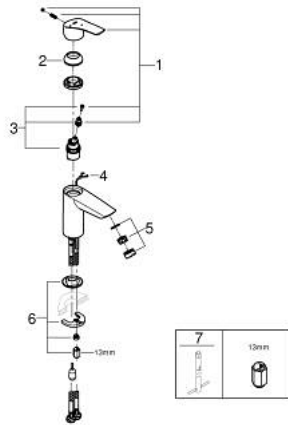

23 372 003 **EUROSMART BASIN MIXER 1/2"**  
**S-SIZE**

**PRODUCT DESCRIPTION**

- Colour: chrome
- single hole installation
- metal lever
- GROHE SilkMove 28 mm ceramic cartridge
- EcoMode - cold water flow in mid-lever position saves energy
- adjustable flow rate limiter
- with temperature limiter
- GROHE LongLife finish
- GROHE EcoJoy - less water, perfect flow
- maximum flow rate (at 3 bar): 5 l/min
- Protected Water Ways no contact of water with lead or nickel inside the tap
- GROHE FastFixation rapid installation system
- retractable chain
- flexible connection hoses
- professional exclusive

23 372 003 **EUROSMART BASIN MIXER 1/2"**  
**S-SIZE**

**SPARE PARTS**

- 1: Lever (Spare part-nr. 48551000)
- 2: Cap (Spare part-nr. 46116000)
- 3: Cartridge (Spare part-nr. 48518000)
- 4: Chain support (Spare part-nr. 06815000)
- 5: Mousseur (Spare part-nr. 48159000)
- 6: Shank mounting kit (Spare part-nr. 46645000)
- 7: Mounting wrench (Spare part-nr. 19017000)\*