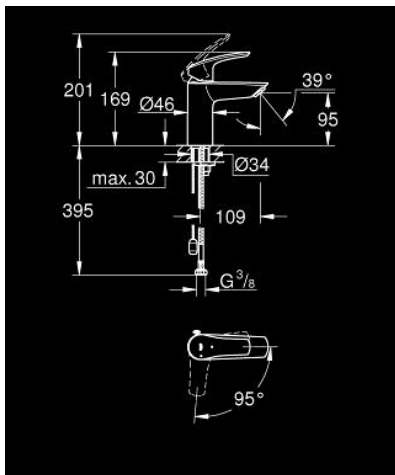

23 372 003 **EUROSMART BASIN MIXER 1/2"**  
**S-SIZE**

**PRODUCT DESCRIPTION**

- Colour: chrome
- single hole installation
- metal lever
- GROHE SilkMove 28 mm ceramic cartridge
- OpenCold - cold water flow in mid-lever position
- adjustable flow rate limiter
- with temperature limiter
- GROHE LongLife finish
- GROHE EcoJoy - less water, perfect flow
- maximum flow rate (at 3 bar): 5 l/min
- Protected Water Ways no contact of water with lead or nickel inside the tap
- GROHE FastFixation rapid installation system
- retractable chain
- flexible connection hoses
- professional exclusive

23 372 003 **EUROSMART BASIN MIXER 1/2"**  
**S-SIZE**

**SPARE PARTS**

- 1: Lever (Spare part-nr. 48551000)
- 2: Cap (Spare part-nr. 46116000)
- 3: Cartridge (Spare part-nr. 48518000)
- 4: Chain support (Spare part-nr. 06815000)
- 5: Mousseur (Spare part-nr. 48159000)
- 6: Shank mounting kit (Spare part-nr. 46645000)
- 7: Mounting wrench (Spare part-nr. 19017000)\*