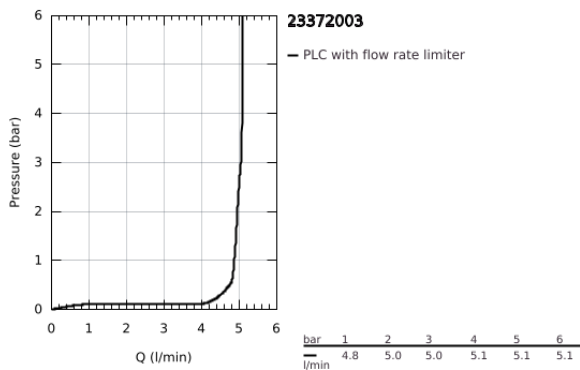

23 372 003 **EUROSMART BASIN MIXER 1/2"**  
**S-SIZE**

**PRODUCT DESCRIPTION**

- Colour: chrome
- single hole installation
- metal lever
- GROHE SilkMove 28 mm ceramic cartridge
- OpenCold - cold water flow in mid-lever position
- adjustable flow rate limiter
- with temperature limiter
- GROHE LongLife finish
- GROHE EcoJoy - less water, perfect flow
- maximum flow rate (at 3 bar): 5 l/min
- Protected Water Ways no contact of water with lead or nickel inside the tap
- GROHE FastFixation rapid installation system
- retractable chain
- flexible connection hoses
- professional exclusive

23 372 003 **EUROSMART BASIN MIXER 1/2"**  
**S-SIZE**

**SPARE PARTS**

- 1: Lever (Spare part-nr. 48551000)
- 2: Cap (Spare part-nr. 46116000)
- 3: Cartridge (Spare part-nr. 48518000)
- 4: Chain support (Spare part-nr. 06815000)
- 5: Mousseur (Spare part-nr. 48159000)
- 6: Shank mounting kit (Spare part-nr. 46645000)
- 7: Mounting wrench (Spare part-nr. 19017000)\*