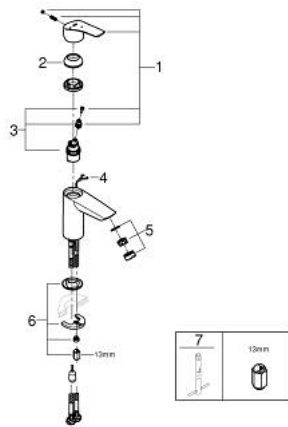

23 372 003 **EUROSMART BASIN MIXER 1/2"**  
**S-SIZE**

**PRODUCT DESCRIPTION**

- Colour: chrome
- single hole installation
- metal lever
- GROHE SilkMove 28 mm ceramic cartridge
- OpenCold - cold water flow in mid-lever position
- adjustable flow rate limiter
- with temperature limiter
- GROHE LongLife finish
- GROHE EcoJoy - less water, perfect flow
- maximum flow rate (at 3 bar): 5 l/min
- Protected Water Ways no contact of water with lead or nickel inside the tap
- GROHE FastFixation rapid installation system
- retractable chain
- flexible connection hoses
- professional exclusive

23 372 003 **EUROSMART BASIN MIXER 1/2"**  
**S-SIZE**

**SPARE PARTS**

- 1: Lever (Spare part-nr. 48551000)
- 2: Cap (Spare part-nr. 46116000)
- 3: Cartridge (Spare part-nr. 48518000)
- 4: Chain support (Spare part-nr. 06815000)
- 5: Mousseur (Spare part-nr. 48159000)
- 6: Shank mounting kit (Spare part-nr. 46645000)
- 7: Mounting wrench (Spare part-nr. 19017000)\*