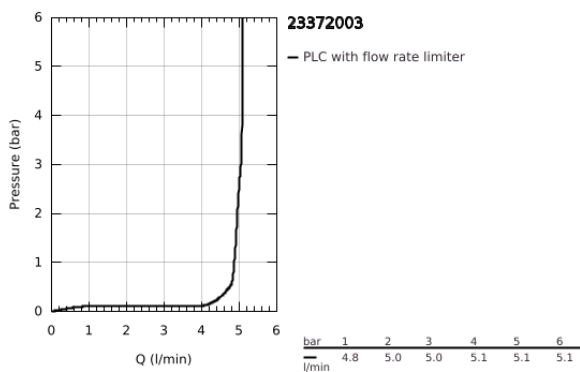

23 372 003 **EUROSMART BASIN MIXER 1/2"**  
**S-SIZE**

**PRODUCT DESCRIPTION**

- Colour: chrome
- single hole installation
- metal lever
- GROHE SilkMove 28 mm ceramic cartridge
- EcoMode - cold water flow in mid-lever position saves energy
- adjustable flow rate limiter
- with temperature limiter
- GROHE LongLife finish
- GROHE EcoJoy - less water, perfect flow
- maximum flow rate (at 3 bar): 5 l/min
- Protected Water Ways no contact of water with lead or nickel inside the tap
- GROHE FastFixation rapid installation system
- retractable chain
- flexible connection hoses
- professional exclusive

23 372 003 **EUROSMART BASIN MIXER 1/2"**  
**S-SIZE**

**SPARE PARTS**

- 1: Lever (Spare part-nr. 48551000)
- 2: Cap (Spare part-nr. 46116000)
- 3: Cartridge (Spare part-nr. 48518000)
- 4: Chain support (Spare part-nr. 06815000)
- 5: Mousseur (Spare part-nr. 48159000)
- 6: Shank mounting kit (Spare part-nr. 46645000)
- 7: Mounting wrench (Spare part-nr. 19017000)\*