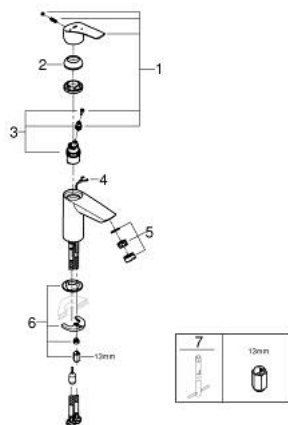

23 372 003 **EUROSMART BASIN MIXER 1/2"**
S-SIZE

PRODUCT DESCRIPTION

- Tyc: Chrome
- single hole installation
- metal lever
- GROHE SilkMove 28 mm ceramic cartridge
- EcoMode - cold water flow in mid-lever position saves energy
- adjustable flow rate limiter
- with temperature limiter
- GROHE LongLife finish
- GROHE EcoJoy - Less water, perfect flow
- maximum flow rate (at 3 bar): 5 l/min
- Protected Water Ways no contact of water with lead or nickel inside the tap
- GROHE FastFixation rapid installation system
- retractable chain
- flexible connection hoses
- professional exclusive

23 372 003 **EUROSMART BASIN MIXER 1/2"**
S-SIZE

SPARE PARTS

- 1: Lever (Spare part-nr. 48551000)
 - 2: Cap (Spare part-nr. 46116000)
 - 3: Cartridge (Spare part-nr. 48518000)
 - 4: Chain (Spare part-nr. 06815000)
 - 5: Mousseur (Spare part-nr. 48159000)
 - 6: Shank mounting kit (Spare part-nr. 46645000)
 - 7: Mounting wrench (Spare part-nr. 19017000)*
- * Optional accessories