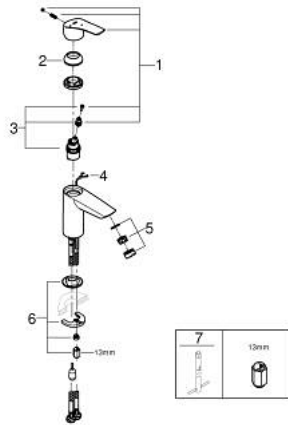

23 372 003 **EUROSMART BASIN MIXER 1/2"**  
**S-SIZE**

**PRODUCT DESCRIPTION**

- Tyc: Chrome
- single hole installation
- metal lever
- GROHE SilkMove 28 mm ceramic cartridge
- OpenCold - cold water flow in mid-lever position
- adjustable flow rate limiter
- with temperature limiter
- GROHE LongLife finish
- GROHE EcoJoy - Less water, perfect flow
- maximum flow rate (at 3 bar): 5 l/min
- Protected Water Ways no contact of water with lead or nickel inside the tap
- GROHE FastFixation rapid installation system
- retractable chain
- flexible connection hoses
- professional exclusive

23 372 003 **EUROSMART BASIN MIXER 1/2"**  
**S-SIZE**

**SPARE PARTS**

- 1: Lever (Spare part-nr. 48551000)
- 2: Cap (Spare part-nr. 46116000)
- 3: Cartridge (Spare part-nr. 48518000)
- 4: Chain (Spare part-nr. 06815000)
- 5: Mousseur (Spare part-nr. 48159000)
- 6: Shank mounting kit (Spare part-nr. 46645000)
- 7: Mounting wrench (Spare part-nr. 19017000)\*