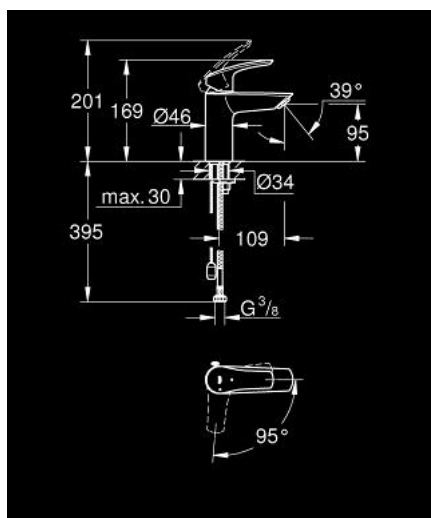

23 372 003 **EUROSMART BASIN MIXER 1/2"**  
**S-SIZE**

**PRODUCT DESCRIPTION**

- Tyc: Chrome
- single hole installation
- metal lever
- GROHE SilkMove 28 mm ceramic cartridge
- OpenCold - cold water flow in mid-lever position
- adjustable flow rate limiter
- with temperature limiter
- GROHE LongLife finish
- GROHE EcoJoy - Less water, perfect flow
- maximum flow rate (at 3 bar): 5 l/min
- Protected Water Ways no contact of water with lead or nickel inside the tap
- GROHE FastFixation rapid installation system
- retractable chain
- flexible connection hoses
- professional exclusive

23 372 003 **EUROSMART BASIN MIXER 1/2"**  
**S-SIZE**

**SPARE PARTS**

- 1: Lever (Spare part-nr. 48551000)
- 2: Cap (Spare part-nr. 46116000)
- 3: Cartridge (Spare part-nr. 48518000)
- 4: Chain (Spare part-nr. 06815000)
- 5: Mousseur (Spare part-nr. 48159000)
- 6: Shank mounting kit (Spare part-nr. 46645000)
- 7: Mounting wrench (Spare part-nr. 19017000)\*