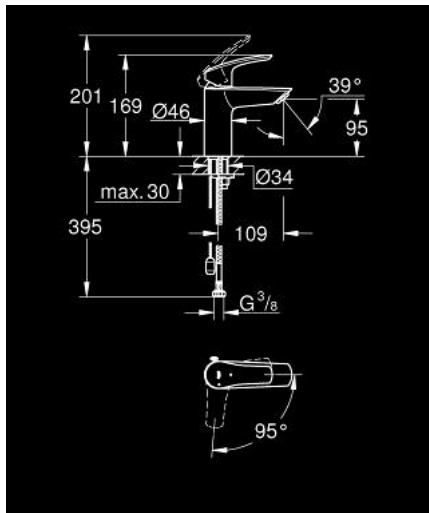

23 372 003 **EUROSMART BASIN MIXER 1/2"**
S-SIZE

PRODUCT DESCRIPTION

- Tyc: Chrome
- single hole installation
- metal lever
- GROHE SilkMove 28 mm ceramic cartridge
- EcoMode - cold water flow in mid-lever position saves energy
- adjustable flow rate limiter
- with temperature limiter
- GROHE LongLife finish
- GROHE EcoJoy - Less water, perfect flow
- maximum flow rate (at 3 bar): 5 l/min
- Protected Water Ways no contact of water with lead or nickel inside the tap
- GROHE FastFixation rapid installation system
- retractable chain
- flexible connection hoses
- professional exclusive

23 372 003 **EUROSMART BASIN MIXER 1/2"**
S-SIZE

SPARE PARTS

- 1: Lever (Spare part-nr. 48551000)
 - 2: Cap (Spare part-nr. 46116000)
 - 3: Cartridge (Spare part-nr. 48518000)
 - 4: Chain (Spare part-nr. 06815000)
 - 5: Mousseur (Spare part-nr. 48159000)
 - 6: Shank mounting kit (Spare part-nr. 46645000)
 - 7: Mounting wrench (Spare part-nr. 19017000)*
- * Optional accessories