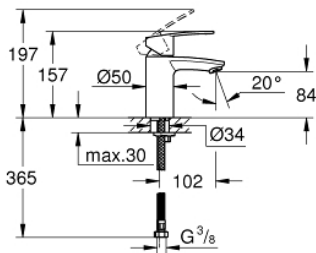

23 373 20E **EUROSTYLE COSMOPOLITAN BASIN MIXER 1/2"**
S-SIZE

PRODUCT DESCRIPTION

- Colour: chrome
- single hole installation
- metal lever
- GROHE SilkMove 35 mm ceramic cartridge
- EcoMode - cold water flow in mid-lever position saves energy
- adjustable flow rate limiter
- adjustable minimum flow rate 2.5 l/min
- temperature limiter
- GROHE LongLife finish
- GROHE EcoJoy - less water, perfect flow
- maximum flow rate (at 3 bar): 5 l/min
- GROHE FastFixation installation system with centering support
- smooth body
- flexible connection hoses

23 373 20E **EUROSTYLE COSMOPOLITAN BASIN MIXER 1/2"**
S-SIZE

SPARE PARTS

- 1: Lever (Spare part-nr. 46829000)
 - 2: Cap (Spare part-nr. 46492000)
 - 3: Screw coupling (Spare part-nr. 46460000)
 - 4: Cartridge (Spare part-nr. 46863000)
 - 5: Mousseur (Spare part-nr. 48159000)
 - 6: Shank mounting kit (Spare part-nr. 46671000)
 - 7: Mounting wrench (Spare part-nr. 19017000)*
 - 8: Socket spanner (Spare part-nr. 19332000)*
- * Optional accessories