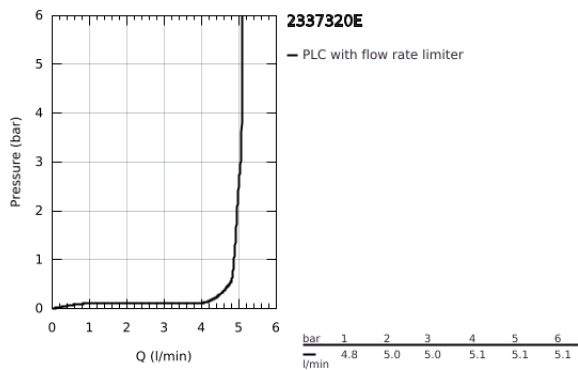

23 373 20E **EUROSTYLE COSMOPOLITAN BASIN MIXER 1/2"**
S-SIZE

PRODUCT DESCRIPTION

- Colour: chrome
- single hole installation
- metal lever
- GROHE SilkMove 35 mm ceramic cartridge
- OpenCold - cold water flow in mid-lever position
- adjustable flow rate limiter
- adjustable minimum flow rate 2.5 l/min
- temperature limiter
- GROHE LongLife finish
- GROHE EcoJoy - less water, perfect flow
- maximum flow rate (at 3 bar): 5 l/min
- GROHE FastFixation installation system with centering support
- smooth body
- flexible connection hoses

23 373 20E **EUROSTYLE COSMOPOLITAN BASIN MIXER 1/2"**
S-SIZE

SPARE PARTS

- 1: Lever (Spare part-nr. 46829000)
 - 2: Cap (Spare part-nr. 46492000)
 - 3: Screw coupling (Spare part-nr. 46460000)
 - 4: Cartridge (Spare part-nr. 46863000)
 - 5: Mousseur (Spare part-nr. 48159000)
 - 6: Shank mounting kit (Spare part-nr. 46671000)
 - 7: Mounting wrench (Spare part-nr. 19017000)*
 - 8: Socket spanner (Spare part-nr. 19332000)*
- * Optional accessories