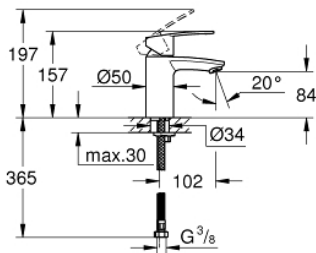

23 373 20E **EUROSTYLE COSMOPOLITAN BASIN MIXER 1/2"**
S-SIZE

PRODUCT DESCRIPTION

- Colour: chrome
- single hole installation
- metal lever
- GROHE SilkMove 35 mm ceramic cartridge
- OpenCold - cold water flow in mid-lever position
- adjustable flow rate limiter
- adjustable minimum flow rate 2.5 l/min
- temperature limiter
- GROHE LongLife finish
- GROHE EcoJoy - less water, perfect flow
- maximum flow rate (at 3 bar): 5 l/min
- GROHE FastFixation installation system with centering support
- smooth body
- flexible connection hoses

23 373 20E **EUROSTYLE COSMOPOLITAN BASIN MIXER 1/2"**
S-SIZE

SPARE PARTS

- 1: Lever (Spare part-nr. 46829000)
 - 2: Cap (Spare part-nr. 46492000)
 - 3: Screw coupling (Spare part-nr. 46460000)
 - 4: Cartridge (Spare part-nr. 46863000)
 - 5: Mousseur (Spare part-nr. 48159000)
 - 6: Shank mounting kit (Spare part-nr. 46671000)
 - 7: Mounting wrench (Spare part-nr. 19017000)*
 - 8: Socket spanner (Spare part-nr. 19332000)*
- * Optional accessories