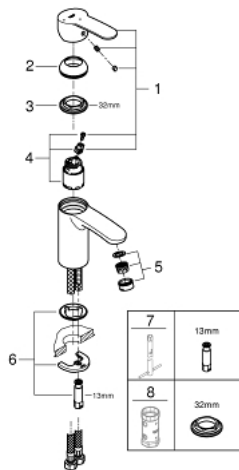

23 373 20E **EUROSTYLE COSMOPOLITAN BASIN MIXER 1/2"**
S-SIZE

PRODUCT DESCRIPTION

- Colour: chrome
- single hole installation
- metal lever
- GROHE SilkMove 35 mm ceramic cartridge
- EcoMode - cold water flow in mid-lever position saves energy
- adjustable flow rate limiter
- adjustable minimum flow rate 2.5 l/min
- temperature limiter
- GROHE LongLife finish
- GROHE EcoJoy - less water, perfect flow
- maximum flow rate (at 3 bar): 5 l/min
- GROHE FastFixation installation system with centering support
- smooth body
- flexible connection hoses

23 373 20E **EUROSTYLE COSMOPOLITAN BASIN MIXER 1/2"**
S-SIZE

SPARE PARTS

- 1: Lever (Spare part-nr. 46829000)
 - 2: Cap (Spare part-nr. 46492000)
 - 3: Screw coupling (Spare part-nr. 46460000)
 - 4: Cartridge (Spare part-nr. 46863000)
 - 5: Mousseur (Spare part-nr. 48159000)
 - 6: Shank mounting kit (Spare part-nr. 46671000)
 - 7: Mounting wrench (Spare part-nr. 19017000)*
 - 8: Socket spanner (Spare part-nr. 19332000)*
- * Optional accessories