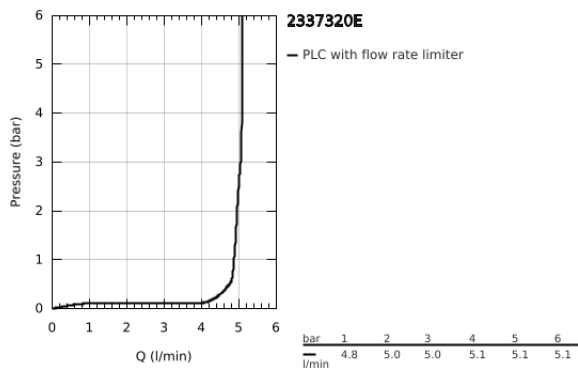

23 373 20E **EUROSTYLE COSMOPOLITAN BASIN MIXER 1/2"**
S-SIZE

PRODUCT DESCRIPTION

- Colour: chrome
- single hole installation
- metal lever
- GROHE SilkMove 35 mm ceramic cartridge
- EcoMode - cold water flow in mid-lever position saves energy
- adjustable flow rate limiter
- adjustable minimum flow rate 2.5 l/min
- temperature limiter
- GROHE LongLife finish
- GROHE EcoJoy - less water, perfect flow
- maximum flow rate (at 3 bar): 5 l/min
- GROHE FastFixation installation system with centering support
- smooth body
- flexible connection hoses

23 373 20E **EUROSTYLE COSMOPOLITAN BASIN MIXER 1/2"**
S-SIZE

SPARE PARTS

- 1: Lever (Spare part-nr. 46829000)
 - 2: Cap (Spare part-nr. 46492000)
 - 3: Screw coupling (Spare part-nr. 46460000)
 - 4: Cartridge (Spare part-nr. 46863000)
 - 5: Mousseur (Spare part-nr. 48159000)
 - 6: Shank mounting kit (Spare part-nr. 46671000)
 - 7: Mounting wrench (Spare part-nr. 19017000)*
 - 8: Socket spanner (Spare part-nr. 19332000)*
- * Optional accessories