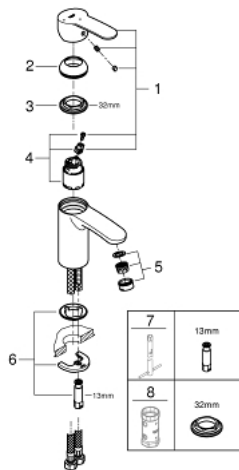

23 373 20E **EUROSTYLE COSMOPOLITAN BASIN MIXER 1/2"**
S-SIZE

PRODUCT DESCRIPTION

- Colour: chrome
- single hole installation
- metal lever
- GROHE SilkMove 35 mm ceramic cartridge
- OpenCold - cold water flow in mid-lever position
- adjustable flow rate limiter
- adjustable minimum flow rate 2.5 l/min
- temperature limiter
- GROHE LongLife finish
- GROHE EcoJoy - less water, perfect flow
- maximum flow rate (at 3 bar): 5 l/min
- GROHE FastFixation installation system with centering support
- smooth body
- flexible connection hoses

23 373 20E **EUROSTYLE COSMOPOLITAN BASIN MIXER 1/2"**
S-SIZE

SPARE PARTS

- 1: Lever (Spare part-nr. 46829000)
 - 2: Cap (Spare part-nr. 46492000)
 - 3: Screw coupling (Spare part-nr. 46460000)
 - 4: Cartridge (Spare part-nr. 46863000)
 - 5: Mousseur (Spare part-nr. 48159000)
 - 6: Shank mounting kit (Spare part-nr. 46671000)
 - 7: Mounting wrench (Spare part-nr. 19017000)*
 - 8: Socket spanner (Spare part-nr. 19332000)*
- * Optional accessories