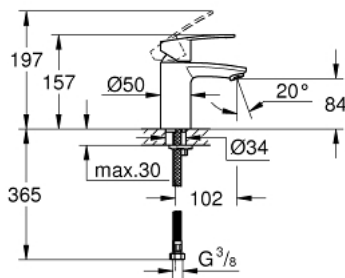

23 373 20E **EUROSTYLE COSMOPOLITAN BASIN MIXER 1/2"**
S-SIZE

PRODUCT DESCRIPTION

- Tyc: Chrome
- single hole installation
- metal lever
- GROHE SilkMove 35 mm ceramic cartridge
- OpenCold - cold water flow in mid-lever position
- adjustable flow rate limiter
- adjustable minimum flow rate 2.5 l/min
- temperature limiter
- GROHE LongLife finish
- GROHE EcoJoy - Less water, perfect flow
- maximum flow rate (at 3 bar): 5 l/min
- GROHE FastFixation installation system with centering support
- smooth body
- flexible connection hoses

23 373 20E **EUROSTYLE COSMOPOLITAN BASIN MIXER 1/2"**
S-SIZE

SPARE PARTS

- 1: Lever (Spare part-nr. 46829000)
 - 2: Cap (Spare part-nr. 46492000)
 - 3: Screw coupling (Spare part-nr. 46460000)
 - 4: Cartridge (Spare part-nr. 46863000)
 - 5: Mousseur (Spare part-nr. 48159000)
 - 6: Shank mounting kit (Spare part-nr. 46671000)
 - 7: Mounting wrench (Spare part-nr. 19017000)*
 - 8: Socket spanner (Spare part-nr. 19332000)*
- * Optional accessories