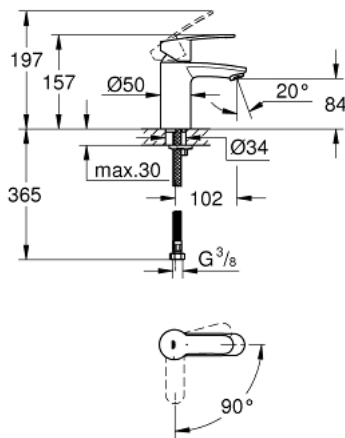

23 373 20E **EUROSTYLE COSMOPOLITAN BASIN MIXER 1/2"**  
**S-SIZE**

**PRODUCT DESCRIPTION**

- Tyc: Chrome
- single hole installation
- metal lever
- GROHE SilkMove 35 mm ceramic cartridge
- EcoMode - cold water flow in mid-lever position saves energy
- adjustable flow rate limiter
- adjustable minimum flow rate 2.5 l/min
- temperature limiter
- GROHE LongLife finish
- GROHE EcoJoy - Less water, perfect flow
- maximum flow rate (at 3 bar): 5 l/min
- GROHE FastFixation installation system with centering support
- smooth body
- flexible connection hoses

23 373 20E **EUROSTYLE COSMOPOLITAN BASIN MIXER 1/2"**  
**S-SIZE**

**SPARE PARTS**

- 1: Lever (Spare part-nr. 46829000)
  - 2: Cap (Spare part-nr. 46492000)
  - 3: Screw coupling (Spare part-nr. 46460000)
  - 4: Cartridge (Spare part-nr. 46863000)
  - 5: Mousseur (Spare part-nr. 48159000)
  - 6: Shank mounting kit (Spare part-nr. 46671000)
  - 7: Mounting wrench (Spare part-nr. 19017000)\*
  - 8: Socket spanner (Spare part-nr. 19332000)\*
- \* Optional accessories