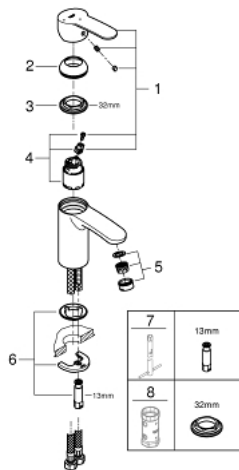

23 373 20E **EUROSTYLE COSMOPOLITAN BASIN MIXER 1/2"**  
**S-SIZE**

**PRODUCT DESCRIPTION**

- Tyc: Chrome
- single hole installation
- metal lever
- GROHE SilkMove 35 mm ceramic cartridge
- EcoMode - cold water flow in mid-lever position saves energy
- adjustable flow rate limiter
- adjustable minimum flow rate 2.5 l/min
- temperature limiter
- GROHE LongLife finish
- GROHE EcoJoy - Less water, perfect flow
- maximum flow rate (at 3 bar): 5 l/min
- GROHE FastFixation installation system with centering support
- smooth body
- flexible connection hoses

23 373 20E **EUROSTYLE COSMOPOLITAN BASIN MIXER 1/2"**  
**S-SIZE**

**SPARE PARTS**

- 1: Lever (Spare part-nr. 46829000)
  - 2: Cap (Spare part-nr. 46492000)
  - 3: Screw coupling (Spare part-nr. 46460000)
  - 4: Cartridge (Spare part-nr. 46863000)
  - 5: Mousseur (Spare part-nr. 48159000)
  - 6: Shank mounting kit (Spare part-nr. 46671000)
  - 7: Mounting wrench (Spare part-nr. 19017000)\*
  - 8: Socket spanner (Spare part-nr. 19332000)\*
- \* Optional accessories