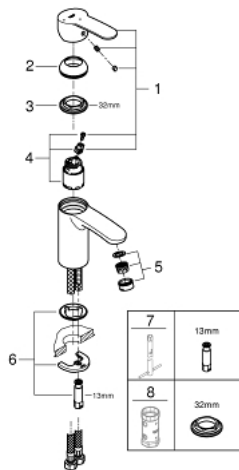

23 373 20E **EUROSTYLE COSMOPOLITAN BASIN MIXER 1/2"**
S-SIZE

PRODUCT DESCRIPTION

- Tyc: Chrome
- single hole installation
- metal lever
- GROHE SilkMove 35 mm ceramic cartridge
- OpenCold - cold water flow in mid-lever position
- adjustable flow rate limiter
- adjustable minimum flow rate 2.5 l/min
- temperature limiter
- GROHE LongLife finish
- GROHE EcoJoy - Less water, perfect flow
- maximum flow rate (at 3 bar): 5 l/min
- GROHE FastFixation installation system with centering support
- smooth body
- flexible connection hoses

23 373 20E **EUROSTYLE COSMOPOLITAN BASIN MIXER 1/2"**
S-SIZE

SPARE PARTS

- 1: Lever (Spare part-nr. 46829000)
 - 2: Cap (Spare part-nr. 46492000)
 - 3: Screw coupling (Spare part-nr. 46460000)
 - 4: Cartridge (Spare part-nr. 46863000)
 - 5: Mousseur (Spare part-nr. 48159000)
 - 6: Shank mounting kit (Spare part-nr. 46671000)
 - 7: Mounting wrench (Spare part-nr. 19017000)*
 - 8: Socket spanner (Spare part-nr. 19332000)*
- * Optional accessories