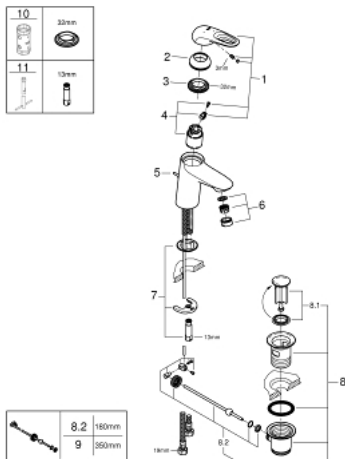

23 374 003 **EUROSTYLE BASIN MIXER 1/2"**
S-SIZE

PRODUCT DESCRIPTION

- Colour: chrome
- single hole installation
- loop metal lever
- GROHE SilkMove 35 mm ceramic cartridge
- EcoMode - cold water flow in mid-lever position saves energy
- adjustable flow rate limiter
- with temperature limiter
- GROHE LongLife finish
- GROHE EcoJoy - less water, perfect flow
- maximum flow rate (at 3 bar): 5 l/min
- GROHE FastFixation rapid installation system
- pop-up waste set 1 1/4"
- flexible connection hoses

23 374 003 **EUROSTYLE BASIN MIXER 1/2"**
S-SIZE

SPARE PARTS

- 1: Lever (Spare part-nr. 46939000)
 - 2: Cap (Spare part-nr. 46492000)
 - 3: Screw coupling (Spare part-nr. 46460000)
 - 4: Cartridge (Spare part-nr. 46863000)
 - 5: Pop-up rod (Spare part-nr. 46739000)
 - 6: Mousseur (Spare part-nr. 48159000)
 - 7: Shank mounting kit (Spare part-nr. 46671000)
 - 8: Waste set 1 1/4" (Spare part-nr. 28910000)
 - 8.1: Plug (Spare part-nr. 07182000)
 - 8.2: Eccentric rod (Spare part-nr. 07052000)
 - 9: Eccentric rod (Spare part-nr. 07341000)*
 - 10: Socket spanner (Spare part-nr. 19332000)*
 - 11: Mounting wrench (Spare part-nr. 19017000)*
- * Optional accessories