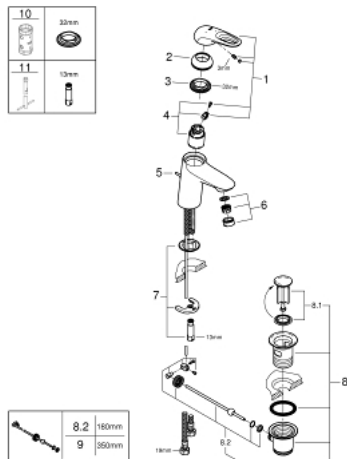

23 374 003 **EUROSTYLE BASIN MIXER 1/2"**  
**S-SIZE**

**PRODUCT DESCRIPTION**

- Colour: chrome
- single hole installation
- loop metal lever
- GROHE SilkMove 35 mm ceramic cartridge
- OpenCold - cold water flow in mid-lever position
- adjustable flow rate limiter
- with temperature limiter
- GROHE LongLife finish
- GROHE EcoJoy - less water, perfect flow
- maximum flow rate (at 3 bar): 5 l/min
- GROHE FastFixation rapid installation system
- pop-up waste set 1 1/4"
- flexible connection hoses

23 374 003 **EUROSTYLE BASIN MIXER 1/2"**  
**S-SIZE**

**SPARE PARTS**

- 1: Lever (Spare part-nr. 46939000)
  - 2: Cap (Spare part-nr. 46492000)
  - 3: Screw coupling (Spare part-nr. 46460000)
  - 4: Cartridge (Spare part-nr. 46863000)
  - 5: Pop-up rod (Spare part-nr. 46739000)
  - 6: Mousseur (Spare part-nr. 48159000)
  - 7: Shank mounting kit (Spare part-nr. 46671000)
  - 8: Waste set 1 1/4" (Spare part-nr. 28910000)
  - 8.1: Plug (Spare part-nr. 07182000)
  - 8.2: Eccentric rod (Spare part-nr. 07052000)
  - 9: Eccentric rod (Spare part-nr. 07341000)\*
  - 10: Socket spanner (Spare part-nr. 19332000)\*
  - 11: Mounting wrench (Spare part-nr. 19017000)\*
- \* Optional accessories