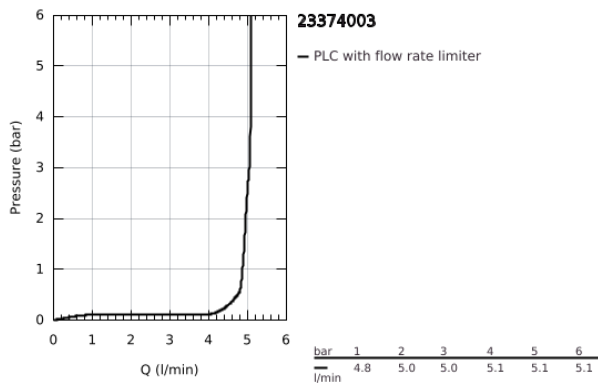

23 374 003 **EUROSTYLE BASIN MIXER 1/2"**  
**S-SIZE**

**PRODUCT DESCRIPTION**

- Colour: chrome
- single hole installation
- loop metal lever
- GROHE SilkMove 35 mm ceramic cartridge
- OpenCold - cold water flow in mid-lever position
- adjustable flow rate limiter
- with temperature limiter
- GROHE LongLife finish
- GROHE EcoJoy - less water, perfect flow
- maximum flow rate (at 3 bar): 5 l/min
- GROHE FastFixation rapid installation system
- pop-up waste set 1 1/4"
- flexible connection hoses

23 374 003 **EUROSTYLE BASIN MIXER 1/2"**  
**S-SIZE**

**SPARE PARTS**

- 1: Lever (Spare part-nr. 46939000)
  - 2: Cap (Spare part-nr. 46492000)
  - 3: Screw coupling (Spare part-nr. 46460000)
  - 4: Cartridge (Spare part-nr. 46863000)
  - 5: Pop-up rod (Spare part-nr. 46739000)
  - 6: Mousseur (Spare part-nr. 48159000)
  - 7: Shank mounting kit (Spare part-nr. 46671000)
  - 8: Waste set 1 1/4" (Spare part-nr. 28910000)
  - 8.1: Plug (Spare part-nr. 07182000)
  - 8.2: Eccentric rod (Spare part-nr. 07052000)
  - 9: Eccentric rod (Spare part-nr. 07341000)\*
  - 10: Socket spanner (Spare part-nr. 19332000)\*
  - 11: Mounting wrench (Spare part-nr. 19017000)\*
- \* Optional accessories