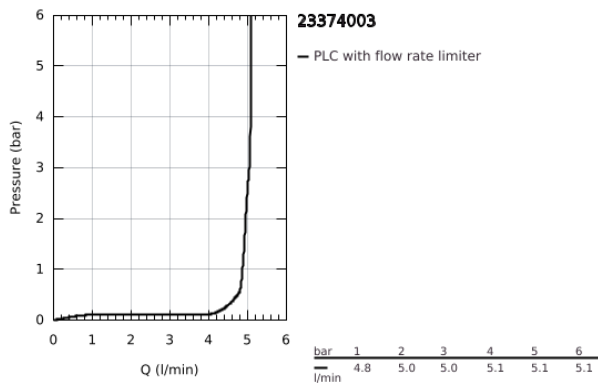

23 374 003 **EUROSTYLE BASIN MIXER 1/2"**
S-SIZE

PRODUCT DESCRIPTION

- Colour: chrome
- single hole installation
- loop metal lever
- GROHE SilkMove 35 mm ceramic cartridge
- EcoMode - cold water flow in mid-lever position saves energy
- adjustable flow rate limiter
- with temperature limiter
- GROHE LongLife finish
- GROHE EcoJoy - less water, perfect flow
- maximum flow rate (at 3 bar): 5 l/min
- GROHE FastFixation rapid installation system
- pop-up waste set 1 1/4"
- flexible connection hoses

23 374 003 **EUROSTYLE BASIN MIXER 1/2"**
S-SIZE

SPARE PARTS

- 1: Lever (Spare part-nr. 46939000)
 - 2: Cap (Spare part-nr. 46492000)
 - 3: Screw coupling (Spare part-nr. 46460000)
 - 4: Cartridge (Spare part-nr. 46863000)
 - 5: Pop-up rod (Spare part-nr. 46739000)
 - 6: Mousseur (Spare part-nr. 48159000)
 - 7: Shank mounting kit (Spare part-nr. 46671000)
 - 8: Waste set 1 1/4" (Spare part-nr. 28910000)
 - 8.1: Plug (Spare part-nr. 07182000)
 - 8.2: Eccentric rod (Spare part-nr. 07052000)
 - 9: Eccentric rod (Spare part-nr. 07341000)*
 - 10: Socket spanner (Spare part-nr. 19332000)*
 - 11: Mounting wrench (Spare part-nr. 19017000)*
- * Optional accessories