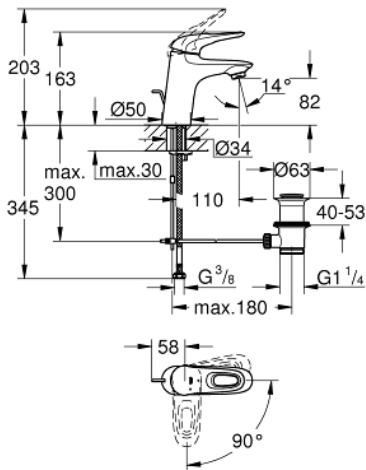

23 374 003 **EUROSTYLE BASIN MIXER 1/2"**  
**S-SIZE**

**PRODUCT DESCRIPTION**

- Colour: chrome
- single hole installation
- loop metal lever
- GROHE SilkMove 35 mm ceramic cartridge
- OpenCold - cold water flow in mid-lever position
- adjustable flow rate limiter
- with temperature limiter
- GROHE LongLife finish
- GROHE EcoJoy - less water, perfect flow
- maximum flow rate (at 3 bar): 5 l/min
- GROHE FastFixation rapid installation system
- pop-up waste set 1 1/4"
- flexible connection hoses

23 374 003 **EUROSTYLE BASIN MIXER 1/2"**  
**S-SIZE**

**SPARE PARTS**

- 1: Lever (Spare part-nr. 46939000)
  - 2: Cap (Spare part-nr. 46492000)
  - 3: Screw coupling (Spare part-nr. 46460000)
  - 4: Cartridge (Spare part-nr. 46863000)
  - 5: Pop-up rod (Spare part-nr. 46739000)
  - 6: Mousseur (Spare part-nr. 48159000)
  - 7: Shank mounting kit (Spare part-nr. 46671000)
  - 8: Waste set 1 1/4" (Spare part-nr. 28910000)
  - 8.1: Plug (Spare part-nr. 07182000)
  - 8.2: Eccentric rod (Spare part-nr. 07052000)
  - 9: Eccentric rod (Spare part-nr. 07341000)\*
  - 10: Socket spanner (Spare part-nr. 19332000)\*
  - 11: Mounting wrench (Spare part-nr. 19017000)\*
- \* Optional accessories