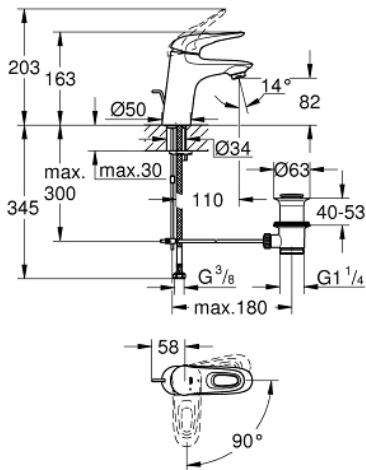

23 374 003 **EUROSTYLE BASIN MIXER 1/2"**
S-SIZE

PRODUCT DESCRIPTION

- Colour: chrome
- single hole installation
- loop metal lever
- GROHE SilkMove 35 mm ceramic cartridge
- EcoMode - cold water flow in mid-lever position saves energy
- adjustable flow rate limiter
- with temperature limiter
- GROHE LongLife finish
- GROHE EcoJoy - less water, perfect flow
- maximum flow rate (at 3 bar): 5 l/min
- GROHE FastFixation rapid installation system
- pop-up waste set 1 1/4"
- flexible connection hoses

23 374 003 **EUROSTYLE BASIN MIXER 1/2"**
S-SIZE

SPARE PARTS

- 1: Lever (Spare part-nr. 46939000)
 - 2: Cap (Spare part-nr. 46492000)
 - 3: Screw coupling (Spare part-nr. 46460000)
 - 4: Cartridge (Spare part-nr. 46863000)
 - 5: Pop-up rod (Spare part-nr. 46739000)
 - 6: Mousseur (Spare part-nr. 48159000)
 - 7: Shank mounting kit (Spare part-nr. 46671000)
 - 8: Waste set 1 1/4" (Spare part-nr. 28910000)
 - 8.1: Plug (Spare part-nr. 07182000)
 - 8.2: Eccentric rod (Spare part-nr. 07052000)
 - 9: Eccentric rod (Spare part-nr. 07341000)*
 - 10: Socket spanner (Spare part-nr. 19332000)*
 - 11: Mounting wrench (Spare part-nr. 19017000)*
- * Optional accessories