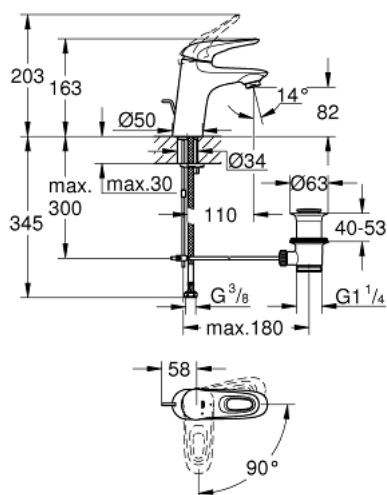

23 374 003 **EUROSTYLE BASIN MIXER 1/2"**
S-SIZE

PRODUCT DESCRIPTION

- Tyc: Chrome
- single hole installation
- loop metal lever
- GROHE SilkMove 35 mm ceramic cartridge
- EcoMode - cold water flow in mid-lever position saves energy
- adjustable flow rate limiter
- with temperature limiter
- GROHE LongLife finish
- GROHE EcoJoy - Less water, perfect flow
- maximum flow rate (at 3 bar): 5 l/min
- GROHE FastFixation rapid installation system
- pop-up waste set 1 1/4"
- flexible connection hoses

23 374 003 **EUROSTYLE BASIN MIXER 1/2"**
S-SIZE

SPARE PARTS

- 1: Lever (Spare part-nr. 46939000)
 - 2: Cap (Spare part-nr. 46492000)
 - 3: Screw coupling (Spare part-nr. 46460000)
 - 4: Cartridge (Spare part-nr. 46863000)
 - 5: Pop-up rod (Spare part-nr. 46739000)
 - 6: Mousseur (Spare part-nr. 48159000)
 - 7: Shank mounting kit (Spare part-nr. 46671000)
 - 8: Waste set 1 1/4" (Spare part-nr. 28910000)
 - 8.1: Plug (Spare part-nr. 07182000)
 - 8.2: Eccentric rod (Spare part-nr. 07052000)
 - 9: Eccentric rod (Spare part-nr. 07341000)*
 - 10: Socket spanner (Spare part-nr. 19332000)*
 - 11: Mounting wrench (Spare part-nr. 19017000)*
- * Optional accessories