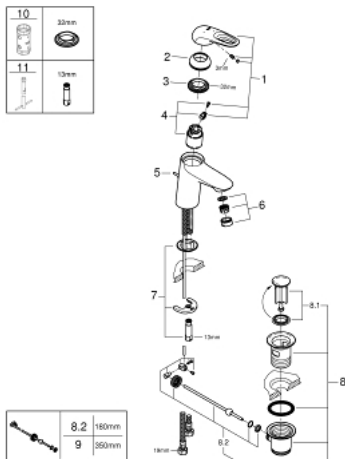

23 374 003 **EUROSTYLE BASIN MIXER 1/2"**
S-SIZE

PRODUCT DESCRIPTION

- Tyc: Chrome
- single hole installation
- loop metal lever
- GROHE SilkMove 35 mm ceramic cartridge
- OpenCold - cold water flow in mid-lever position
- adjustable flow rate limiter
- with temperature limiter
- GROHE LongLife finish
- GROHE EcoJoy - Less water, perfect flow
- maximum flow rate (at 3 bar): 5 l/min
- GROHE FastFixation rapid installation system
- pop-up waste set 1 1/4"
- flexible connection hoses

23 374 003 **EUROSTYLE BASIN MIXER 1/2"**
S-SIZE

SPARE PARTS

- 1: Lever (Spare part-nr. 46939000)
 - 2: Cap (Spare part-nr. 46492000)
 - 3: Screw coupling (Spare part-nr. 46460000)
 - 4: Cartridge (Spare part-nr. 46863000)
 - 5: Pop-up rod (Spare part-nr. 46739000)
 - 6: Mousseur (Spare part-nr. 48159000)
 - 7: Shank mounting kit (Spare part-nr. 46671000)
 - 8: Waste set 1 1/4" (Spare part-nr. 28910000)
 - 8.1: Plug (Spare part-nr. 07182000)
 - 8.2: Eccentric rod (Spare part-nr. 07052000)
 - 9: Eccentric rod (Spare part-nr. 07341000)*
 - 10: Socket spanner (Spare part-nr. 19332000)*
 - 11: Mounting wrench (Spare part-nr. 19017000)*
- * Optional accessories