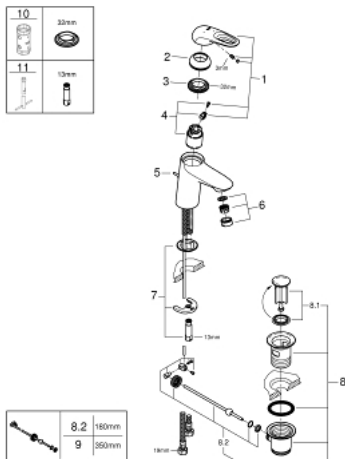

23 374 003 **EUROSTYLE BASIN MIXER 1/2"**
S-SIZE

PRODUCT DESCRIPTION

- Tyc: Chrome
- single hole installation
- loop metal lever
- GROHE SilkMove 35 mm ceramic cartridge
- EcoMode - cold water flow in mid-lever position saves energy
- adjustable flow rate limiter
- with temperature limiter
- GROHE LongLife finish
- GROHE EcoJoy - Less water, perfect flow
- maximum flow rate (at 3 bar): 5 l/min
- GROHE FastFixation rapid installation system
- pop-up waste set 1 1/4"
- flexible connection hoses

23 374 003 **EUROSTYLE BASIN MIXER 1/2"**
S-SIZE

SPARE PARTS

- 1: Lever (Spare part-nr. 46939000)
 - 2: Cap (Spare part-nr. 46492000)
 - 3: Screw coupling (Spare part-nr. 46460000)
 - 4: Cartridge (Spare part-nr. 46863000)
 - 5: Pop-up rod (Spare part-nr. 46739000)
 - 6: Mousseur (Spare part-nr. 48159000)
 - 7: Shank mounting kit (Spare part-nr. 46671000)
 - 8: Waste set 1 1/4" (Spare part-nr. 28910000)
 - 8.1: Plug (Spare part-nr. 07182000)
 - 8.2: Eccentric rod (Spare part-nr. 07052000)
 - 9: Eccentric rod (Spare part-nr. 07341000)*
 - 10: Socket spanner (Spare part-nr. 19332000)*
 - 11: Mounting wrench (Spare part-nr. 19017000)*
- * Optional accessories