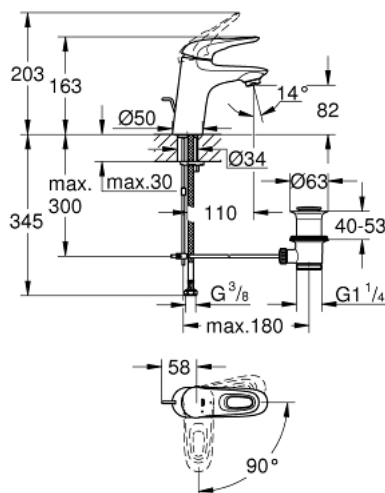

23 374 003 **EUROSTYLE BASIN MIXER 1/2"**
S-SIZE

PRODUCT DESCRIPTION

- Tyc: Chrome
- single hole installation
- loop metal lever
- GROHE SilkMove 35 mm ceramic cartridge
- OpenCold - cold water flow in mid-lever position
- adjustable flow rate limiter
- with temperature limiter
- GROHE LongLife finish
- GROHE EcoJoy - Less water, perfect flow
- maximum flow rate (at 3 bar): 5 l/min
- GROHE FastFixation rapid installation system
- pop-up waste set 1 1/4"
- flexible connection hoses

23 374 003 **EUROSTYLE BASIN MIXER 1/2"**
S-SIZE

SPARE PARTS

- 1: Lever (Spare part-nr. 46939000)
 - 2: Cap (Spare part-nr. 46492000)
 - 3: Screw coupling (Spare part-nr. 46460000)
 - 4: Cartridge (Spare part-nr. 46863000)
 - 5: Pop-up rod (Spare part-nr. 46739000)
 - 6: Mousseur (Spare part-nr. 48159000)
 - 7: Shank mounting kit (Spare part-nr. 46671000)
 - 8: Waste set 1 1/4" (Spare part-nr. 28910000)
 - 8.1: Plug (Spare part-nr. 07182000)
 - 8.2: Eccentric rod (Spare part-nr. 07052000)
 - 9: Eccentric rod (Spare part-nr. 07341000)*
 - 10: Socket spanner (Spare part-nr. 19332000)*
 - 11: Mounting wrench (Spare part-nr. 19017000)*
- * Optional accessories