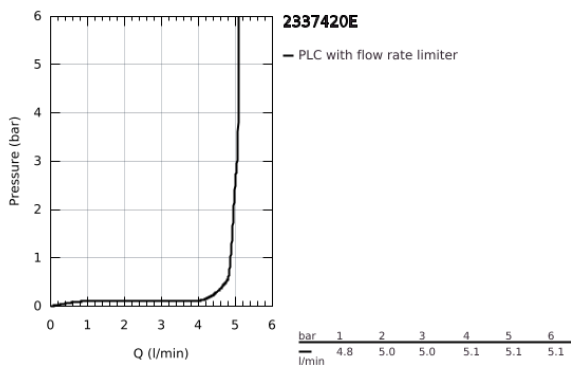

23 374 20E **EUROSTYLE COSMOPOLITAN BASIN MIXER 1/2"**
S-SIZE

PRODUCT DESCRIPTION

- Colour: chrome
- single hole installation
- metal lever
- GROHE SilkMove 35 mm ceramic cartridge
- OpenCold - cold water flow in mid-lever position
- adjustable flow rate limiter
- temperature limiter
- GROHE LongLife finish
- GROHE EcoJoy - less water, perfect flow
- maximum flow rate (at 3 bar): 5 l/min
- GROHE FastFixation installation system with centering support
- pop-up waste set 1 1/4"
- flexible connection hoses
- min. recommended pressure 1.0 bar

23 374 20E **EUROSTYLE COSMOPOLITAN BASIN MIXER 1/2"**
S-SIZE

SPARE PARTS

- 1: Lever (Spare part-nr. 46829000)
 - 2: Cap (Spare part-nr. 46492000)
 - 3: Screw coupling (Spare part-nr. 46460000)
 - 4: Cartridge (Spare part-nr. 46863000)
 - 5: Pop-up rod (Spare part-nr. 46739000)
 - 6: Mousseur (Spare part-nr. 48159000)
 - 7: Shank mounting kit (Spare part-nr. 46671000)
 - 8: Waste set 1 1/4" (Spare part-nr. 28910000)
 - 8.1: Plug (Spare part-nr. 07182000)
 - 8.2: Eccentric rod (Spare part-nr. 07052000)
 - 9: Socket spanner (Spare part-nr. 19332000)*
 - 10: Mounting wrench (Spare part-nr. 19017000)*
 - 11: Eccentric rod (Spare part-nr. 07341000)*
- * Optional accessories