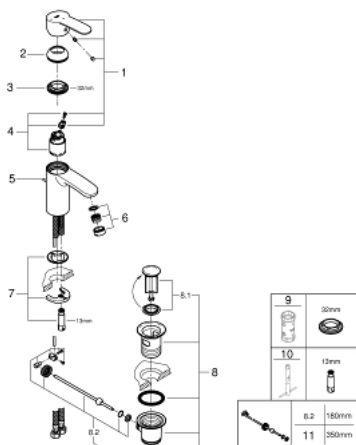

23 374 20E **EUROSTYLE COSMOPOLITAN BASIN MIXER 1/2"**
S-SIZE

PRODUCT DESCRIPTION

- Colour: chrome
- single hole installation
- metal lever
- GROHE SilkMove 35 mm ceramic cartridge
- EcoMode - cold water flow in mid-lever position saves energy
- adjustable flow rate limiter
- temperature limiter
- GROHE LongLife finish
- GROHE EcoJoy - less water, perfect flow
- maximum flow rate (at 3 bar): 5 l/min
- GROHE FastFixation installation system with centering support
- pop-up waste set 1 1/4"
- flexible connection hoses
- min. recommended pressure 1.0 bar

23 374 20E **EUROSTYLE COSMOPOLITAN BASIN MIXER 1/2"**
S-SIZE

SPARE PARTS

- 1: Lever (Spare part-nr. 46829000)
 - 2: Cap (Spare part-nr. 46492000)
 - 3: Screw coupling (Spare part-nr. 46460000)
 - 4: Cartridge (Spare part-nr. 46863000)
 - 5: Pop-up rod (Spare part-nr. 46739000)
 - 6: Mousseur (Spare part-nr. 48159000)
 - 7: Shank mounting kit (Spare part-nr. 46671000)
 - 8: Waste set 1 1/4" (Spare part-nr. 28910000)
 - 8.1: Plug (Spare part-nr. 07182000)
 - 8.2: Eccentric rod (Spare part-nr. 07052000)
 - 9: Socket spanner (Spare part-nr. 19332000)*
 - 10: Mounting wrench (Spare part-nr. 19017000)*
 - 11: Eccentric rod (Spare part-nr. 07341000)*
- * Optional accessories