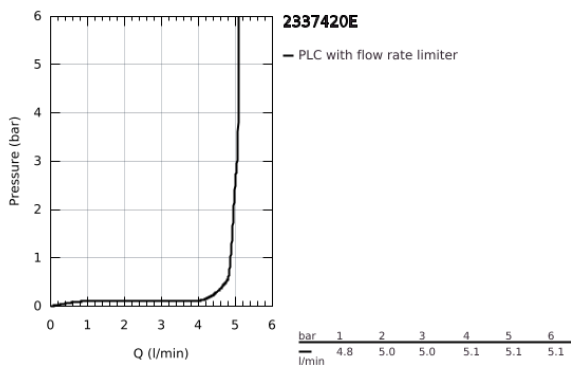

23 374 20E **EUROSTYLE COSMOPOLITAN BASIN MIXER 1/2"**
S-SIZE

PRODUCT DESCRIPTION

- Colour: chrome
- single hole installation
- metal lever
- GROHE SilkMove 35 mm ceramic cartridge
- EcoMode - cold water flow in mid-lever position saves energy
- adjustable flow rate limiter
- temperature limiter
- GROHE LongLife finish
- GROHE EcoJoy - less water, perfect flow
- maximum flow rate (at 3 bar): 5 l/min
- GROHE FastFixation installation system with centering support
- pop-up waste set 1 1/4"
- flexible connection hoses
- min. recommended pressure 1.0 bar

23 374 20E **EUROSTYLE COSMOPOLITAN BASIN MIXER 1/2"**
S-SIZE

SPARE PARTS

- 1: Lever (Spare part-nr. 46829000)
 - 2: Cap (Spare part-nr. 46492000)
 - 3: Screw coupling (Spare part-nr. 46460000)
 - 4: Cartridge (Spare part-nr. 46863000)
 - 5: Pop-up rod (Spare part-nr. 46739000)
 - 6: Mousseur (Spare part-nr. 48159000)
 - 7: Shank mounting kit (Spare part-nr. 46671000)
 - 8: Waste set 1 1/4" (Spare part-nr. 28910000)
 - 8.1: Plug (Spare part-nr. 07182000)
 - 8.2: Eccentric rod (Spare part-nr. 07052000)
 - 9: Socket spanner (Spare part-nr. 19332000)*
 - 10: Mounting wrench (Spare part-nr. 19017000)*
 - 11: Eccentric rod (Spare part-nr. 07341000)*
- * Optional accessories