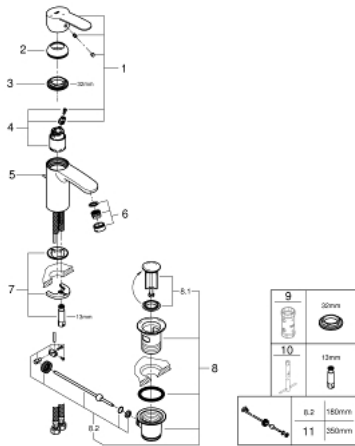

23 374 20E **EUROSTYLE COSMOPOLITAN BASIN MIXER 1/2"**
S-SIZE

PRODUCT DESCRIPTION

- Colour: chrome
- single hole installation
- metal lever
- GROHE SilkMove 35 mm ceramic cartridge
- OpenCold - cold water flow in mid-lever position
- adjustable flow rate limiter
- temperature limiter
- GROHE LongLife finish
- GROHE EcoJoy - less water, perfect flow
- maximum flow rate (at 3 bar): 5 l/min
- GROHE FastFixation installation system with centering support
- pop-up waste set 1 1/4"
- flexible connection hoses
- min. recommended pressure 1.0 bar

23 374 20E **EUROSTYLE COSMOPOLITAN BASIN MIXER 1/2"**
S-SIZE

SPARE PARTS

- 1: Lever (Spare part-nr. 46829000)
 - 2: Cap (Spare part-nr. 46492000)
 - 3: Screw coupling (Spare part-nr. 46460000)
 - 4: Cartridge (Spare part-nr. 46863000)
 - 5: Pop-up rod (Spare part-nr. 46739000)
 - 6: Mousseur (Spare part-nr. 48159000)
 - 7: Shank mounting kit (Spare part-nr. 46671000)
 - 8: Waste set 1 1/4" (Spare part-nr. 28910000)
 - 8.1: Plug (Spare part-nr. 07182000)
 - 8.2: Eccentric rod (Spare part-nr. 07052000)
 - 9: Socket spanner (Spare part-nr. 19332000)*
 - 10: Mounting wrench (Spare part-nr. 19017000)*
 - 11: Eccentric rod (Spare part-nr. 07341000)*
- * Optional accessories