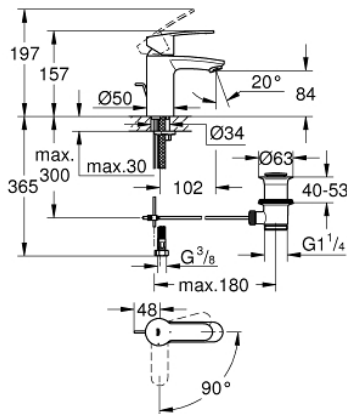

23 374 20E **EUROSTYLE COSMOPOLITAN BASIN MIXER 1/2"**
S-SIZE

PRODUCT DESCRIPTION

- Colour: chrome
- single hole installation
- metal lever
- GROHE SilkMove 35 mm ceramic cartridge
- EcoMode - cold water flow in mid-lever position saves energy
- adjustable flow rate limiter
- temperature limiter
- GROHE LongLife finish
- GROHE EcoJoy - less water, perfect flow
- maximum flow rate (at 3 bar): 5 l/min
- GROHE FastFixation installation system with centering support
- pop-up waste set 1 1/4"
- flexible connection hoses
- min. recommended pressure 1.0 bar

23 374 20E **EUROSTYLE COSMOPOLITAN BASIN MIXER 1/2"**
S-SIZE

SPARE PARTS

- 1: Lever (Spare part-nr. 46829000)
 - 2: Cap (Spare part-nr. 46492000)
 - 3: Screw coupling (Spare part-nr. 46460000)
 - 4: Cartridge (Spare part-nr. 46863000)
 - 5: Pop-up rod (Spare part-nr. 46739000)
 - 6: Mousseur (Spare part-nr. 48159000)
 - 7: Shank mounting kit (Spare part-nr. 46671000)
 - 8: Waste set 1 1/4" (Spare part-nr. 28910000)
 - 8.1: Plug (Spare part-nr. 07182000)
 - 8.2: Eccentric rod (Spare part-nr. 07052000)
 - 9: Socket spanner (Spare part-nr. 19332000)*
 - 10: Mounting wrench (Spare part-nr. 19017000)*
 - 11: Eccentric rod (Spare part-nr. 07341000)*
- * Optional accessories