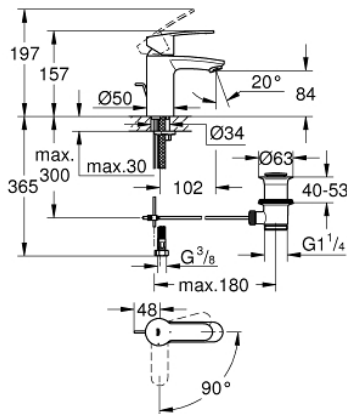

23 374 20E **EUROSTYLE COSMOPOLITAN BASIN MIXER 1/2"**
S-SIZE

PRODUCT DESCRIPTION

- Colour: chrome
- single hole installation
- metal lever
- GROHE SilkMove 35 mm ceramic cartridge
- OpenCold - cold water flow in mid-lever position
- adjustable flow rate limiter
- temperature limiter
- GROHE LongLife finish
- GROHE EcoJoy - less water, perfect flow
- maximum flow rate (at 3 bar): 5 l/min
- GROHE FastFixation installation system with centering support
- pop-up waste set 1 1/4"
- flexible connection hoses
- min. recommended pressure 1.0 bar

23 374 20E **EUROSTYLE COSMOPOLITAN BASIN MIXER 1/2"**
S-SIZE

SPARE PARTS

- 1: Lever (Spare part-nr. 46829000)
 - 2: Cap (Spare part-nr. 46492000)
 - 3: Screw coupling (Spare part-nr. 46460000)
 - 4: Cartridge (Spare part-nr. 46863000)
 - 5: Pop-up rod (Spare part-nr. 46739000)
 - 6: Mousseur (Spare part-nr. 48159000)
 - 7: Shank mounting kit (Spare part-nr. 46671000)
 - 8: Waste set 1 1/4" (Spare part-nr. 28910000)
 - 8.1: Plug (Spare part-nr. 07182000)
 - 8.2: Eccentric rod (Spare part-nr. 07052000)
 - 9: Socket spanner (Spare part-nr. 19332000)*
 - 10: Mounting wrench (Spare part-nr. 19017000)*
 - 11: Eccentric rod (Spare part-nr. 07341000)*
- * Optional accessories