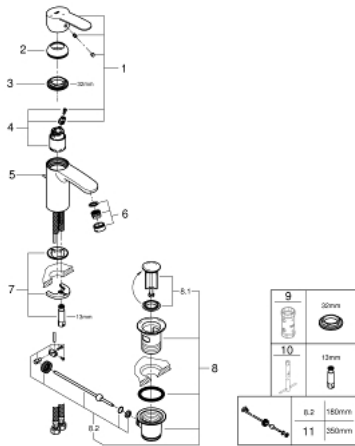

23 374 20E **EUROSTYLE COSMOPOLITAN BASIN MIXER 1/2"**
S-SIZE

PRODUCT DESCRIPTION

- Tyc: Chrome
- single hole installation
- metal lever
- GROHE SilkMove 35 mm ceramic cartridge
- EcoMode - cold water flow in mid-lever position saves energy
- adjustable flow rate limiter
- temperature limiter
- GROHE LongLife finish
- GROHE EcoJoy - Less water, perfect flow
- maximum flow rate (at 3 bar): 5 l/min
- GROHE FastFixation installation system with centering support
- pop-up waste set 1 1/4"
- flexible connection hoses
- min. recommended pressure 1.0 bar

23 374 20E **EUROSTYLE COSMOPOLITAN BASIN MIXER 1/2"**
S-SIZE

SPARE PARTS

- 1: Lever (Spare part-nr. 46829000)
 - 2: Cap (Spare part-nr. 46492000)
 - 3: Screw coupling (Spare part-nr. 46460000)
 - 4: Cartridge (Spare part-nr. 46863000)
 - 5: Pop-up rod (Spare part-nr. 46739000)
 - 6: Mousseur (Spare part-nr. 48159000)
 - 7: Shank mounting kit (Spare part-nr. 46671000)
 - 8: Waste set 1 1/4" (Spare part-nr. 28910000)
 - 8.1: Plug (Spare part-nr. 07182000)
 - 8.2: Eccentric rod (Spare part-nr. 07052000)
 - 9: Socket spanner (Spare part-nr. 19332000)*
 - 10: Mounting wrench (Spare part-nr. 19017000)*
 - 11: Eccentric rod (Spare part-nr. 07341000)*
- * Optional accessories