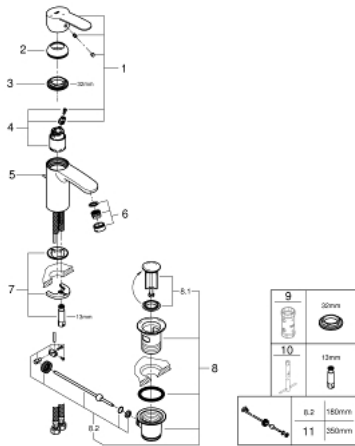

23 374 20E **EUROSTYLE COSMOPOLITAN BASIN MIXER 1/2"**
S-SIZE

PRODUCT DESCRIPTION

- Tyc: Chrome
- single hole installation
- metal lever
- GROHE SilkMove 35 mm ceramic cartridge
- OpenCold - cold water flow in mid-lever position
- adjustable flow rate limiter
- temperature limiter
- GROHE LongLife finish
- GROHE EcoJoy - Less water, perfect flow
- maximum flow rate (at 3 bar): 5 l/min
- GROHE FastFixation installation system with centering support
- pop-up waste set 1 1/4"
- flexible connection hoses
- min. recommended pressure 1.0 bar

23 374 20E **EUROSTYLE COSMOPOLITAN BASIN MIXER 1/2"**
S-SIZE

SPARE PARTS

- 1: Lever (Spare part-nr. 46829000)
 - 2: Cap (Spare part-nr. 46492000)
 - 3: Screw coupling (Spare part-nr. 46460000)
 - 4: Cartridge (Spare part-nr. 46863000)
 - 5: Pop-up rod (Spare part-nr. 46739000)
 - 6: Mousseur (Spare part-nr. 48159000)
 - 7: Shank mounting kit (Spare part-nr. 46671000)
 - 8: Waste set 1 1/4" (Spare part-nr. 28910000)
 - 8.1: Plug (Spare part-nr. 07182000)
 - 8.2: Eccentric rod (Spare part-nr. 07052000)
 - 9: Socket spanner (Spare part-nr. 19332000)*
 - 10: Mounting wrench (Spare part-nr. 19017000)*
 - 11: Eccentric rod (Spare part-nr. 07341000)*
- * Optional accessories