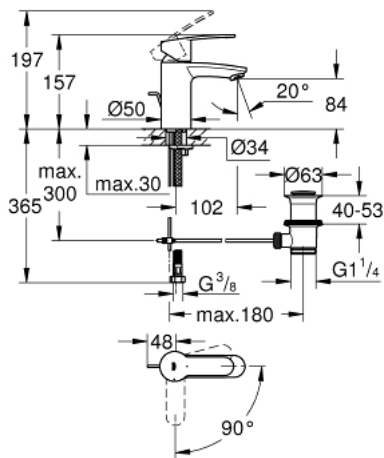

23 374 20E **EUROSTYLE COSMOPOLITAN BASIN MIXER 1/2"**
S-SIZE

PRODUCT DESCRIPTION

- Tyc: Chrome
- single hole installation
- metal lever
- GROHE SilkMove 35 mm ceramic cartridge
- OpenCold - cold water flow in mid-lever position
- adjustable flow rate limiter
- temperature limiter
- GROHE LongLife finish
- GROHE EcoJoy - Less water, perfect flow
- maximum flow rate (at 3 bar): 5 l/min
- GROHE FastFixation installation system with centering support
- pop-up waste set 1 1/4"
- flexible connection hoses
- min. recommended pressure 1.0 bar

23 374 20E **EUROSTYLE COSMOPOLITAN BASIN MIXER 1/2"**
S-SIZE

SPARE PARTS

- 1: Lever (Spare part-nr. 46829000)
 - 2: Cap (Spare part-nr. 46492000)
 - 3: Screw coupling (Spare part-nr. 46460000)
 - 4: Cartridge (Spare part-nr. 46863000)
 - 5: Pop-up rod (Spare part-nr. 46739000)
 - 6: Mousseur (Spare part-nr. 48159000)
 - 7: Shank mounting kit (Spare part-nr. 46671000)
 - 8: Waste set 1 1/4" (Spare part-nr. 28910000)
 - 8.1: Plug (Spare part-nr. 07182000)
 - 8.2: Eccentric rod (Spare part-nr. 07052000)
 - 9: Socket spanner (Spare part-nr. 19332000)*
 - 10: Mounting wrench (Spare part-nr. 19017000)*
 - 11: Eccentric rod (Spare part-nr. 07341000)*
- * Optional accessories