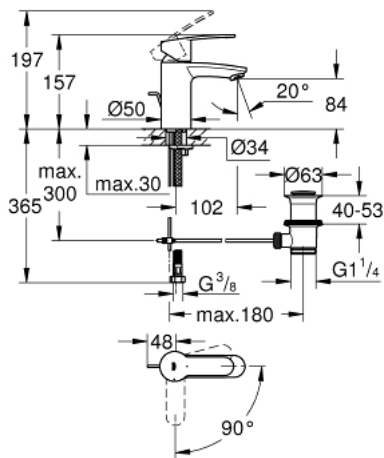

23 374 20E **EUROSTYLE COSMOPOLITAN BASIN MIXER 1/2"**
S-SIZE

PRODUCT DESCRIPTION

- Tyc: Chrome
- single hole installation
- metal lever
- GROHE SilkMove 35 mm ceramic cartridge
- EcoMode - cold water flow in mid-lever position saves energy
- adjustable flow rate limiter
- temperature limiter
- GROHE LongLife finish
- GROHE EcoJoy - Less water, perfect flow
- maximum flow rate (at 3 bar): 5 l/min
- GROHE FastFixation installation system with centering support
- pop-up waste set 1 1/4"
- flexible connection hoses
- min. recommended pressure 1.0 bar

23 374 20E **EUROSTYLE COSMOPOLITAN BASIN MIXER 1/2"**
S-SIZE

SPARE PARTS

- 1: Lever (Spare part-nr. 46829000)
 - 2: Cap (Spare part-nr. 46492000)
 - 3: Screw coupling (Spare part-nr. 46460000)
 - 4: Cartridge (Spare part-nr. 46863000)
 - 5: Pop-up rod (Spare part-nr. 46739000)
 - 6: Mousseur (Spare part-nr. 48159000)
 - 7: Shank mounting kit (Spare part-nr. 46671000)
 - 8: Waste set 1 1/4" (Spare part-nr. 28910000)
 - 8.1: Plug (Spare part-nr. 07182000)
 - 8.2: Eccentric rod (Spare part-nr. 07052000)
 - 9: Socket spanner (Spare part-nr. 19332000)*
 - 10: Mounting wrench (Spare part-nr. 19017000)*
 - 11: Eccentric rod (Spare part-nr. 07341000)*
- * Optional accessories