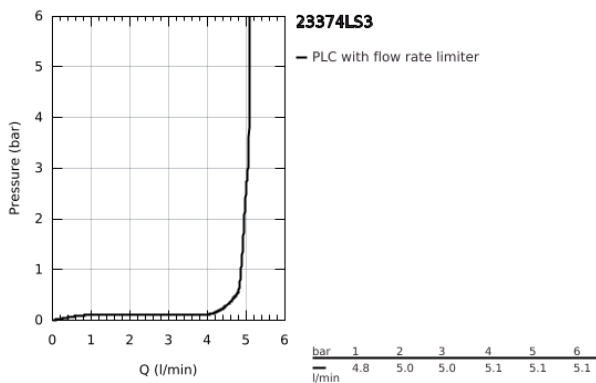

23 374 LS3 **EUROSTYLE BASIN MIXER 1/2"**
S-SIZE

PRODUCT DESCRIPTION

- Colour: moon white/chrome
- single hole installation
- loop metal lever
- GROHE SilkMove 35 mm ceramic cartridge
- EcoMode - cold water flow in mid-lever position saves energy
- adjustable flow rate limiter
- with temperature limiter
- GROHE LongLife finish
- GROHE EcoJoy - less water, perfect flow
- maximum flow rate (at 3 bar): 5 l/min
- GROHE FastFixation rapid installation system
- pop-up waste set 1 1/4"
- flexible connection hoses

23 374 LS3 EUROSTYLE BASIN MIXER 1/2" S-SIZE

SPARE PARTS

- 1: Lever (Spare part-nr. 46939LS0)
 - 2: Cap (Spare part-nr. 46492000)
 - 3: Screw coupling (Spare part-nr. 46460000)
 - 4: Cartridge (Spare part-nr. 46863000)
 - 5: Pop-up rod (Spare part-nr. 46739000)
 - 6: Mousseur (Spare part-nr. 48159000)
 - 7: Shank mounting kit (Spare part-nr. 46671000)
 - 8: Waste set 1 1/4" (Spare part-nr. 28910000)
 - 8.1: Plug (Spare part-nr. 07182000)
 - 8.2: Eccentric rod (Spare part-nr. 07052000)
 - 9: Eccentric rod (Spare part-nr. 07341000)*
 - 10: Socket spanner (Spare part-nr. 19332000)*
 - 11: Mounting wrench (Spare part-nr. 19017000)*
- * Optional accessories