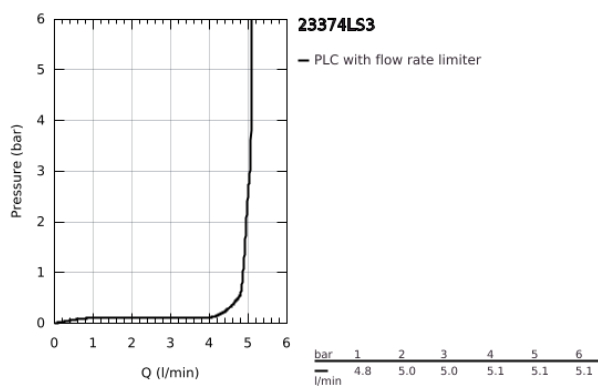

23 374 LS3 **EUROSTYLE BASIN MIXER 1/2"**  
**S-SIZE**

**PRODUCT DESCRIPTION**

- Colour: moon white/chrome
- single hole installation
- loop metal lever
- GROHE SilkMove 35 mm ceramic cartridge
- OpenCold - cold water flow in mid-lever position
- adjustable flow rate limiter
- with temperature limiter
- GROHE LongLife finish
- GROHE EcoJoy - less water, perfect flow
- maximum flow rate (at 3 bar): 5 l/min
- GROHE FastFixation rapid installation system
- pop-up waste set 1 1/4"
- flexible connection hoses

## 23 374 LS3 EUROSTYLE BASIN MIXER 1/2" S-SIZE