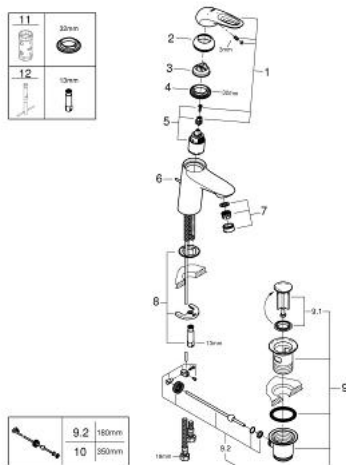

23 374 LS3 **EUROSTYLE BASIN MIXER 1/2"**
S-SIZE

PRODUCT DESCRIPTION

- Colour: moon white/chrome
- single hole installation
- loop metal lever
- GROHE SilkMove 35 mm ceramic cartridge
- EcoMode - cold water flow in mid-lever position saves energy
- adjustable flow rate limiter
- with temperature limiter
- GROHE LongLife finish
- GROHE EcoJoy - less water, perfect flow
- maximum flow rate (at 3 bar): 5 l/min
- GROHE FastFixation rapid installation system
- pop-up waste set 1 1/4"
- flexible connection hoses

23 374 LS3 EUROSTYLE BASIN MIXER 1/2" S-SIZE

SPARE PARTS

- 1: Lever (Spare part-nr. 46939LS0)
 - 2: Cap (Spare part-nr. 46492000)
 - 3: Screw coupling (Spare part-nr. 46460000)
 - 4: Cartridge (Spare part-nr. 46863000)
 - 5: Pop-up rod (Spare part-nr. 46739000)
 - 6: Mousseur (Spare part-nr. 48159000)
 - 7: Shank mounting kit (Spare part-nr. 46671000)
 - 8: Waste set 1 1/4" (Spare part-nr. 28910000)
 - 8.1: Plug (Spare part-nr. 07182000)
 - 8.2: Eccentric rod (Spare part-nr. 07052000)
 - 9: Eccentric rod (Spare part-nr. 07341000)*
 - 10: Socket spanner (Spare part-nr. 19332000)*
 - 11: Mounting wrench (Spare part-nr. 19017000)*
- * Optional accessories