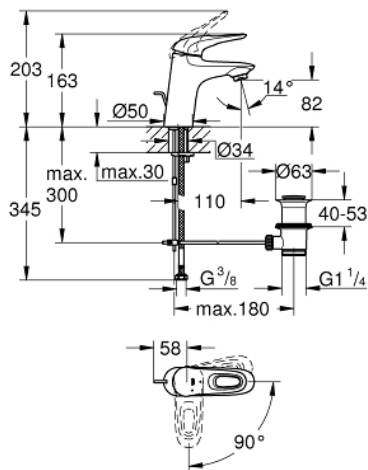

23 374 LS3 **EUROSTYLE BASIN MIXER 1/2"**  
**S-SIZE**

**PRODUCT DESCRIPTION**

- Colour: moon white/chrome
- single hole installation
- loop metal lever
- GROHE SilkMove 35 mm ceramic cartridge
- OpenCold - cold water flow in mid-lever position
- adjustable flow rate limiter
- with temperature limiter
- GROHE LongLife finish
- GROHE EcoJoy - less water, perfect flow
- maximum flow rate (at 3 bar): 5 l/min
- GROHE FastFixation rapid installation system
- pop-up waste set 1 1/4"
- flexible connection hoses

## 23 374 LS3 EUROSTYLE BASIN MIXER 1/2" S-SIZE

### SPARE PARTS

- 1: Lever (Spare part-nr. 46939LS0)
  - 2: Cap (Spare part-nr. 46492000)
  - 3: Screw coupling (Spare part-nr. 46460000)
  - 4: Cartridge (Spare part-nr. 46863000)
  - 5: Pop-up rod (Spare part-nr. 46739000)
  - 6: Mousseur (Spare part-nr. 48159000)
  - 7: Shank mounting kit (Spare part-nr. 46671000)
  - 8: Waste set 1 1/4" (Spare part-nr. 28910000)
  - 8.1: Plug (Spare part-nr. 07182000)
  - 8.2: Eccentric rod (Spare part-nr. 07052000)
  - 9: Eccentric rod (Spare part-nr. 07341000)\*
  - 10: Socket spanner (Spare part-nr. 19332000)\*
  - 11: Mounting wrench (Spare part-nr. 19017000)\*
- \* Optional accessories