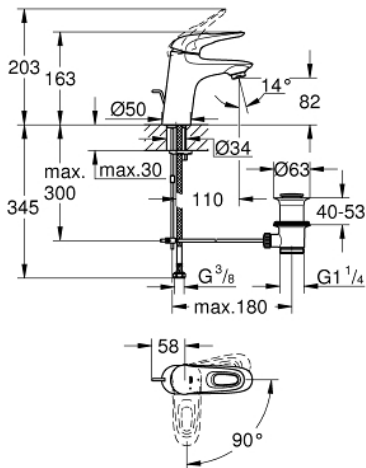

23 374 LS3 **EUROSTYLE BASIN MIXER 1/2"**
S-SIZE

PRODUCT DESCRIPTION

- Colour: moon white/chrome
- single hole installation
- loop metal lever
- GROHE SilkMove 35 mm ceramic cartridge
- EcoMode - cold water flow in mid-lever position saves energy
- adjustable flow rate limiter
- with temperature limiter
- GROHE LongLife finish
- GROHE EcoJoy - less water, perfect flow
- maximum flow rate (at 3 bar): 5 l/min
- GROHE FastFixation rapid installation system
- pop-up waste set 1 1/4"
- flexible connection hoses

23 374 LS3 EUROSTYLE BASIN MIXER 1/2" S-SIZE

SPARE PARTS

- 1: Lever (Spare part-nr. 46939LS0)
 - 2: Cap (Spare part-nr. 46492000)
 - 3: Screw coupling (Spare part-nr. 46460000)
 - 4: Cartridge (Spare part-nr. 46863000)
 - 5: Pop-up rod (Spare part-nr. 46739000)
 - 6: Mousseur (Spare part-nr. 48159000)
 - 7: Shank mounting kit (Spare part-nr. 46671000)
 - 8: Waste set 1 1/4" (Spare part-nr. 28910000)
 - 8.1: Plug (Spare part-nr. 07182000)
 - 8.2: Eccentric rod (Spare part-nr. 07052000)
 - 9: Eccentric rod (Spare part-nr. 07341000)*
 - 10: Socket spanner (Spare part-nr. 19332000)*
 - 11: Mounting wrench (Spare part-nr. 19017000)*
- * Optional accessories