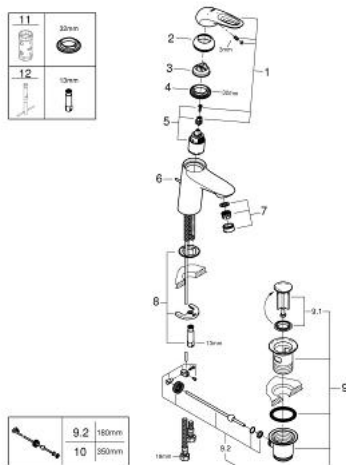

23 374 LS3 **EUROSTYLE BASIN MIXER 1/2"**  
**S-SIZE**

**PRODUCT DESCRIPTION**

- Colour: moon white/chrome
- single hole installation
- loop metal lever
- GROHE SilkMove 35 mm ceramic cartridge
- OpenCold - cold water flow in mid-lever position
- adjustable flow rate limiter
- with temperature limiter
- GROHE LongLife finish
- GROHE EcoJoy - less water, perfect flow
- maximum flow rate (at 3 bar): 5 l/min
- GROHE FastFixation rapid installation system
- pop-up waste set 1 1/4"
- flexible connection hoses

## 23 374 LS3 EUROSTYLE BASIN MIXER 1/2" S-SIZE

### SPARE PARTS

- 1: Lever (Spare part-nr. 46939LS0)
  - 2: Cap (Spare part-nr. 46492000)
  - 3: Screw coupling (Spare part-nr. 46460000)
  - 4: Cartridge (Spare part-nr. 46863000)
  - 5: Pop-up rod (Spare part-nr. 46739000)
  - 6: Mousseur (Spare part-nr. 48159000)
  - 7: Shank mounting kit (Spare part-nr. 46671000)
  - 8: Waste set 1 1/4" (Spare part-nr. 28910000)
  - 8.1: Plug (Spare part-nr. 07182000)
  - 8.2: Eccentric rod (Spare part-nr. 07052000)
  - 9: Eccentric rod (Spare part-nr. 07341000)\*
  - 10: Socket spanner (Spare part-nr. 19332000)\*
  - 11: Mounting wrench (Spare part-nr. 19017000)\*
- \* Optional accessories