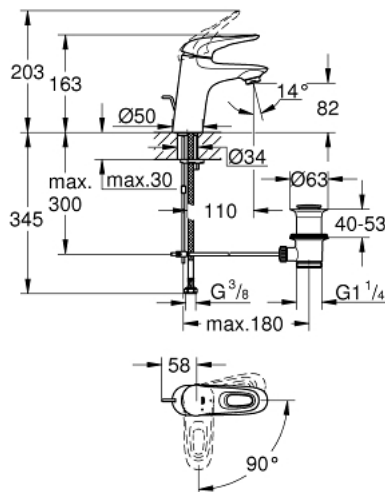

## 23 374 LS3 EUROSTYLE BASIN MIXER 1/2" S-SIZE

### PRODUCT DESCRIPTION

- Tyc: moon white/chrome
- single hole installation
- loop metal lever
- GROHE SilkMove 35 mm ceramic cartridge
- OpenCold - cold water flow in mid-lever position
- adjustable flow rate limiter
- with temperature limiter
- GROHE LongLife finish
- GROHE EcoJoy - Less water, perfect flow
- maximum flow rate (at 3 bar): 5 l/min
- GROHE FastFixation rapid installation system
- pop-up waste set 1 1/4"
- flexible connection hoses

### SPARE PARTS

- 1: Lever (Spare part-nr. 46939LS0)
  - 2: Cap (Spare part-nr. 46492000)
  - 3: Screw coupling (Spare part-nr. 46460000)
  - 4: Cartridge (Spare part-nr. 46863000)
  - 5: Pop-up rod (Spare part-nr. 46739000)
  - 6: Mousseur (Spare part-nr. 48159000)
  - 7: Shank mounting kit (Spare part-nr. 46671000)
  - 8: Waste set 1 1/4" (Spare part-nr. 28910000)
  - 8.1: Plug (Spare part-nr. 07182000)
  - 8.2: Eccentric rod (Spare part-nr. 07052000)
  - 9: Eccentric rod (Spare part-nr. 07341000)\*
  - 10: Socket spanner (Spare part-nr. 19332000)\*
  - 11: Mounting wrench (Spare part-nr. 19017000)\*
- \* Optional accessories