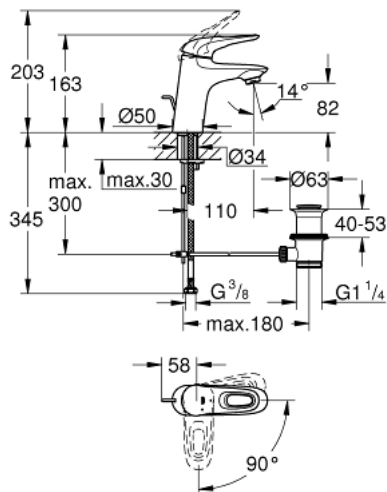

23 374 LS3 EUROSTYLE BASIN MIXER 1/2" S-SIZE

PRODUCT DESCRIPTION

- Tyc: moon white/chrome
- single hole installation
- loop metal lever
- GROHE SilkMove 35 mm ceramic cartridge
- EcoMode - cold water flow in mid-lever position saves energy
- adjustable flow rate limiter
- with temperature limiter
- GROHE LongLife finish
- GROHE EcoJoy - Less water, perfect flow
- maximum flow rate (at 3 bar): 5 l/min
- GROHE FastFixation rapid installation system
- pop-up waste set 1 1/4"
- flexible connection hoses

23 374 LS3 EUROSTYLE BASIN MIXER 1/2" S-SIZE

SPARE PARTS

- 1: Lever (Spare part-nr. 46939LS0)
 - 2: Cap (Spare part-nr. 46492000)
 - 3: Screw coupling (Spare part-nr. 46460000)
 - 4: Cartridge (Spare part-nr. 46863000)
 - 5: Pop-up rod (Spare part-nr. 46739000)
 - 6: Mousseur (Spare part-nr. 48159000)
 - 7: Shank mounting kit (Spare part-nr. 46671000)
 - 8: Waste set 1 1/4" (Spare part-nr. 28910000)
 - 8.1: Plug (Spare part-nr. 07182000)
 - 8.2: Eccentric rod (Spare part-nr. 07052000)
 - 9: Eccentric rod (Spare part-nr. 07341000)*
 - 10: Socket spanner (Spare part-nr. 19332000)*
 - 11: Mounting wrench (Spare part-nr. 19017000)*
- * Optional accessories