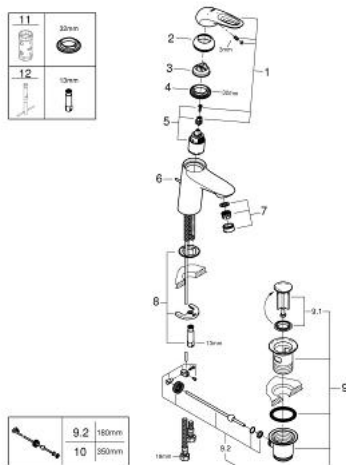

## 23 374 LS3 EUROSTYLE BASIN MIXER 1/2" S-SIZE

### PRODUCT DESCRIPTION

- Tyc: moon white/chrome
- single hole installation
- loop metal lever
- GROHE SilkMove 35 mm ceramic cartridge
- OpenCold - cold water flow in mid-lever position
- adjustable flow rate limiter
- with temperature limiter
- GROHE LongLife finish
- GROHE EcoJoy - Less water, perfect flow
- maximum flow rate (at 3 bar): 5 l/min
- GROHE FastFixation rapid installation system
- pop-up waste set 1 1/4"
- flexible connection hoses

### SPARE PARTS

- 1: Lever (Spare part-nr. 46939LS0)
  - 2: Cap (Spare part-nr. 46492000)
  - 3: Screw coupling (Spare part-nr. 46460000)
  - 4: Cartridge (Spare part-nr. 46863000)
  - 5: Pop-up rod (Spare part-nr. 46739000)
  - 6: Mousseur (Spare part-nr. 48159000)
  - 7: Shank mounting kit (Spare part-nr. 46671000)
  - 8: Waste set 1 1/4" (Spare part-nr. 28910000)
  - 8.1: Plug (Spare part-nr. 07182000)
  - 8.2: Eccentric rod (Spare part-nr. 07052000)
  - 9: Eccentric rod (Spare part-nr. 07341000)\*
  - 10: Socket spanner (Spare part-nr. 19332000)\*
  - 11: Mounting wrench (Spare part-nr. 19017000)\*
- \* Optional accessories