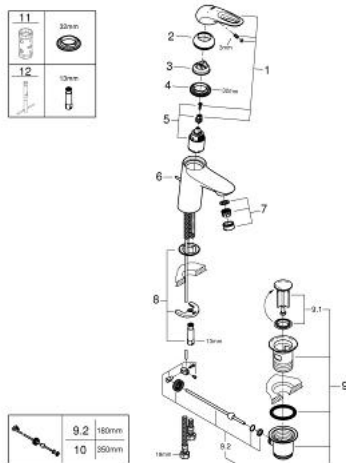

23 374 LS3 EUROSTYLE BASIN MIXER 1/2" S-SIZE

PRODUCT DESCRIPTION

- Tyc: moon white/chrome
- single hole installation
- loop metal lever
- GROHE SilkMove 35 mm ceramic cartridge
- EcoMode - cold water flow in mid-lever position saves energy
- adjustable flow rate limiter
- with temperature limiter
- GROHE LongLife finish
- GROHE EcoJoy - Less water, perfect flow
- maximum flow rate (at 3 bar): 5 l/min
- GROHE FastFixation rapid installation system
- pop-up waste set 1 1/4"
- flexible connection hoses

23 374 LS3 EUROSTYLE BASIN MIXER 1/2" S-SIZE

SPARE PARTS

- 1: Lever (Spare part-nr. 46939LS0)
 - 2: Cap (Spare part-nr. 46492000)
 - 3: Screw coupling (Spare part-nr. 46460000)
 - 4: Cartridge (Spare part-nr. 46863000)
 - 5: Pop-up rod (Spare part-nr. 46739000)
 - 6: Mousseur (Spare part-nr. 48159000)
 - 7: Shank mounting kit (Spare part-nr. 46671000)
 - 8: Waste set 1 1/4" (Spare part-nr. 28910000)
 - 8.1: Plug (Spare part-nr. 07182000)
 - 8.2: Eccentric rod (Spare part-nr. 07052000)
 - 9: Eccentric rod (Spare part-nr. 07341000)*
 - 10: Socket spanner (Spare part-nr. 19332000)*
 - 11: Mounting wrench (Spare part-nr. 19017000)*
- * Optional accessories