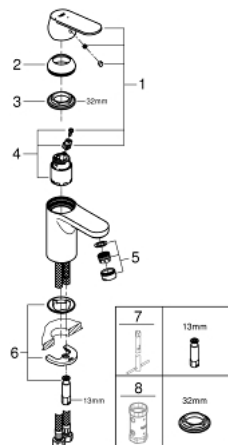

23 376 00E **EUROSMART COSMOPOLITAN BASIN MIXER 1/2"**  
**S-SIZE**

**PRODUCT DESCRIPTION**

- Colour: chrome
- single hole installation
- metal lever
- GROHE SilkMove 35 mm ceramic cartridge
- OpenCold - cold water flow in mid-lever position
- adjustable flow rate limiter
- adjustable minimum flow rate 2.5 l/min
- temperature limiter
- GROHE LongLife finish
- GROHE EcoJoy - less water, perfect flow
- maximum flow rate (at 3 bar): 5 l/min
- GROHE FastFixation installation system with centering support
- smooth body
- flexible connection hoses

23 376 00E **EUROSMART COSMOPOLITAN BASIN MIXER 1/2"**  
**S-SIZE**

**SPARE PARTS**

- 1: Lever (Spare part-nr. 46828000)
  - 2: Cap (Spare part-nr. 46492000)
  - 3: Screw coupling (Spare part-nr. 46460000)
  - 4: Cartridge (Spare part-nr. 46863000)
  - 5: Mousseur (Spare part-nr. 48159000)
  - 6: Shank mounting kit (Spare part-nr. 46671000)
  - 7: Mounting wrench (Spare part-nr. 19017000)\*
  - 8: Socket spanner (Spare part-nr. 19332000)\*
- \* Optional accessories