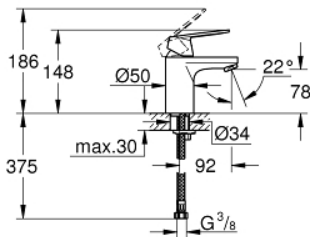

23 376 00E **EUROSMART COSMOPOLITAN BASIN MIXER 1/2"**  
**S-SIZE**

**PRODUCT DESCRIPTION**

- Colour: chrome
- single hole installation
- metal lever
- GROHE SilkMove 35 mm ceramic cartridge
- OpenCold - cold water flow in mid-lever position
- adjustable flow rate limiter
- adjustable minimum flow rate 2.5 l/min
- temperature limiter
- GROHE LongLife finish
- GROHE EcoJoy - less water, perfect flow
- maximum flow rate (at 3 bar): 5 l/min
- GROHE FastFixation installation system with centering support
- smooth body
- flexible connection hoses

23 376 00E **EUROSMART COSMOPOLITAN BASIN MIXER 1/2"**  
**S-SIZE**

**SPARE PARTS**

- 1: Lever (Spare part-nr. 46828000)
  - 2: Cap (Spare part-nr. 46492000)
  - 3: Screw coupling (Spare part-nr. 46460000)
  - 4: Cartridge (Spare part-nr. 46863000)
  - 5: Mousseur (Spare part-nr. 48159000)
  - 6: Shank mounting kit (Spare part-nr. 46671000)
  - 7: Mounting wrench (Spare part-nr. 19017000)\*
  - 8: Socket spanner (Spare part-nr. 19332000)\*
- \* Optional accessories