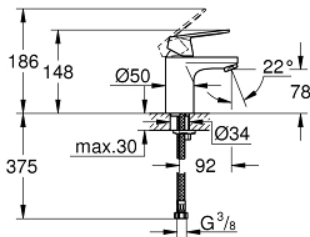

23 376 00E **EUROSMART COSMOPOLITAN BASIN MIXER 1/2"**
S-SIZE

PRODUCT DESCRIPTION

- Colour: chrome
- single hole installation
- metal lever
- GROHE SilkMove 35 mm ceramic cartridge
- EcoMode - cold water flow in mid-lever position saves energy
- adjustable flow rate limiter
- adjustable minimum flow rate 2.5 l/min
- temperature limiter
- GROHE LongLife finish
- GROHE EcoJoy - less water, perfect flow
- maximum flow rate (at 3 bar): 5 l/min
- GROHE FastFixation installation system with centering support
- smooth body
- flexible connection hoses

23 376 00E **EUROSMART COSMOPOLITAN BASIN MIXER 1/2"**
S-SIZE

SPARE PARTS

- 1: Lever (Spare part-nr. 46828000)
 - 2: Cap (Spare part-nr. 46492000)
 - 3: Screw coupling (Spare part-nr. 46460000)
 - 4: Cartridge (Spare part-nr. 46863000)
 - 5: Mousseur (Spare part-nr. 48159000)
 - 6: Shank mounting kit (Spare part-nr. 46671000)
 - 7: Mounting wrench (Spare part-nr. 19017000)*
 - 8: Socket spanner (Spare part-nr. 19332000)*
- * Optional accessories