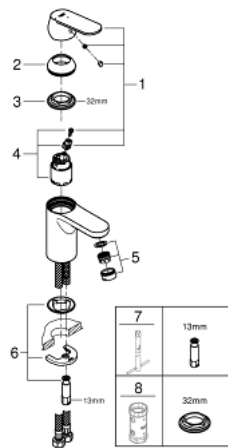

23 376 00E **EUROSMART COSMOPOLITAN BASIN MIXER 1/2"**
S-SIZE

PRODUCT DESCRIPTION

- Colour: chrome
- single hole installation
- metal lever
- GROHE SilkMove 35 mm ceramic cartridge
- EcoMode - cold water flow in mid-lever position saves energy
- adjustable flow rate limiter
- adjustable minimum flow rate 2.5 l/min
- temperature limiter
- GROHE LongLife finish
- GROHE EcoJoy - less water, perfect flow
- maximum flow rate (at 3 bar): 5 l/min
- GROHE FastFixation installation system with centering support
- smooth body
- flexible connection hoses

23 376 00E **EUROSMART COSMOPOLITAN BASIN MIXER 1/2"**
S-SIZE

SPARE PARTS

- 1: Lever (Spare part-nr. 46828000)
 - 2: Cap (Spare part-nr. 46492000)
 - 3: Screw coupling (Spare part-nr. 46460000)
 - 4: Cartridge (Spare part-nr. 46863000)
 - 5: Mousseur (Spare part-nr. 48159000)
 - 6: Shank mounting kit (Spare part-nr. 46671000)
 - 7: Mounting wrench (Spare part-nr. 19017000)*
 - 8: Socket spanner (Spare part-nr. 19332000)*
- * Optional accessories