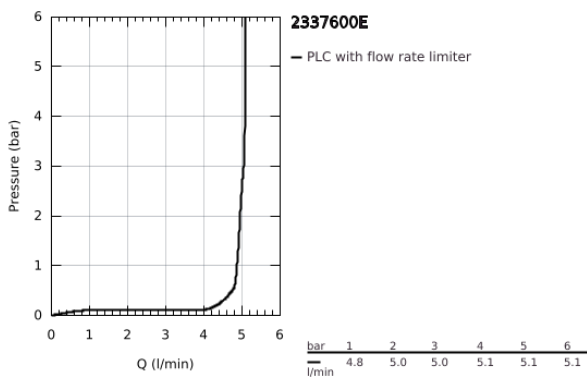

23 376 00E **EUROSMART COSMOPOLITAN BASIN MIXER 1/2"**
S-SIZE

PRODUCT DESCRIPTION

- Colour: chrome
- single hole installation
- metal lever
- GROHE SilkMove 35 mm ceramic cartridge
- EcoMode - cold water flow in mid-lever position saves energy
- adjustable flow rate limiter
- adjustable minimum flow rate 2.5 l/min
- temperature limiter
- GROHE LongLife finish
- GROHE EcoJoy - less water, perfect flow
- maximum flow rate (at 3 bar): 5 l/min
- GROHE FastFixation installation system with centering support
- smooth body
- flexible connection hoses

23 376 00E **EUROSMART COSMOPOLITAN BASIN MIXER 1/2"**
S-SIZE

SPARE PARTS

- 1: Lever (Spare part-nr. 46828000)
 - 2: Cap (Spare part-nr. 46492000)
 - 3: Screw coupling (Spare part-nr. 46460000)
 - 4: Cartridge (Spare part-nr. 46863000)
 - 5: Mousseur (Spare part-nr. 48159000)
 - 6: Shank mounting kit (Spare part-nr. 46671000)
 - 7: Mounting wrench (Spare part-nr. 19017000)*
 - 8: Socket spanner (Spare part-nr. 19332000)*
- * Optional accessories