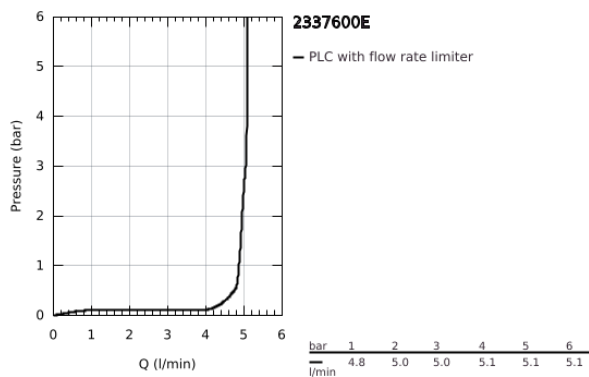

23 376 00E **EUROSMART COSMOPOLITAN BASIN MIXER 1/2"**  
**S-SIZE**

**PRODUCT DESCRIPTION**

- Colour: chrome
- single hole installation
- metal lever
- GROHE SilkMove 35 mm ceramic cartridge
- OpenCold - cold water flow in mid-lever position
- adjustable flow rate limiter
- adjustable minimum flow rate 2.5 l/min
- temperature limiter
- GROHE LongLife finish
- GROHE EcoJoy - less water, perfect flow
- maximum flow rate (at 3 bar): 5 l/min
- GROHE FastFixation installation system with centering support
- smooth body
- flexible connection hoses

23 376 00E **EUROSMART COSMOPOLITAN BASIN MIXER 1/2"**  
**S-SIZE**

**SPARE PARTS**

- 1: Lever (Spare part-nr. 46828000)
  - 2: Cap (Spare part-nr. 46492000)
  - 3: Screw coupling (Spare part-nr. 46460000)
  - 4: Cartridge (Spare part-nr. 46863000)
  - 5: Mousseur (Spare part-nr. 48159000)
  - 6: Shank mounting kit (Spare part-nr. 46671000)
  - 7: Mounting wrench (Spare part-nr. 19017000)\*
  - 8: Socket spanner (Spare part-nr. 19332000)\*
- \* Optional accessories