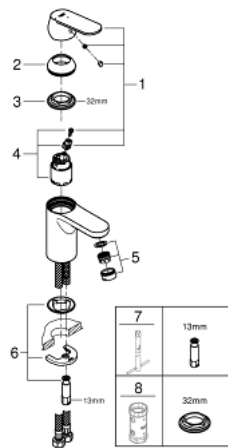

23 376 00E **EUROSMART COSMOPOLITAN BASIN MIXER 1/2"**  
**S-SIZE**

**PRODUCT DESCRIPTION**

- Tyc: Chrome
- single hole installation
- metal lever
- GROHE SilkMove 35 mm ceramic cartridge
- OpenCold - cold water flow in mid-lever position
- adjustable flow rate limiter
- adjustable minimum flow rate 2.5 l/min
- temperature limiter
- GROHE LongLife finish
- GROHE EcoJoy - Less water, perfect flow
- maximum flow rate (at 3 bar): 5 l/min
- GROHE FastFixation installation system with centering support
- smooth body
- flexible connection hoses

23 376 00E **EUROSMART COSMOPOLITAN BASIN MIXER 1/2"**  
**S-SIZE**

**SPARE PARTS**

- 1: Lever (Spare part-nr. 46828000)
  - 2: Cap (Spare part-nr. 46492000)
  - 3: Screw coupling (Spare part-nr. 46460000)
  - 4: Cartridge (Spare part-nr. 46863000)
  - 5: Mousseur (Spare part-nr. 48159000)
  - 6: Shank mounting kit (Spare part-nr. 46671000)
  - 7: Mounting wrench (Spare part-nr. 19017000)\*
  - 8: Socket spanner (Spare part-nr. 19332000)\*
- \* Optional accessories