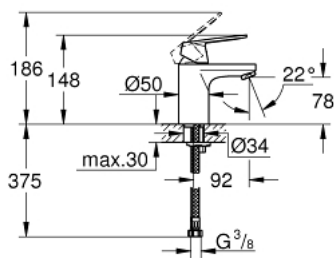

23 376 00E **EUROSMART COSMOPOLITAN BASIN MIXER 1/2"**  
**S-SIZE**

**PRODUCT DESCRIPTION**

- Tyc: Chrome
- single hole installation
- metal lever
- GROHE SilkMove 35 mm ceramic cartridge
- OpenCold - cold water flow in mid-lever position
- adjustable flow rate limiter
- adjustable minimum flow rate 2.5 l/min
- temperature limiter
- GROHE LongLife finish
- GROHE EcoJoy - Less water, perfect flow
- maximum flow rate (at 3 bar): 5 l/min
- GROHE FastFixation installation system with centering support
- smooth body
- flexible connection hoses

23 376 00E **EUROSMART COSMOPOLITAN BASIN MIXER 1/2"**  
**S-SIZE**

**SPARE PARTS**

- 1: Lever (Spare part-nr. 46828000)
  - 2: Cap (Spare part-nr. 46492000)
  - 3: Screw coupling (Spare part-nr. 46460000)
  - 4: Cartridge (Spare part-nr. 46863000)
  - 5: Mousseur (Spare part-nr. 48159000)
  - 6: Shank mounting kit (Spare part-nr. 46671000)
  - 7: Mounting wrench (Spare part-nr. 19017000)\*
  - 8: Socket spanner (Spare part-nr. 19332000)\*
- \* Optional accessories