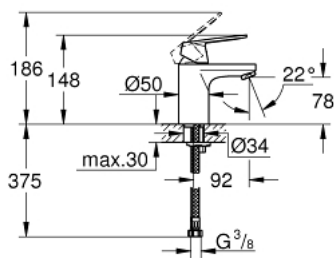

23 376 00E EUROSMART COSMOPOLITAN BASIN MIXER 1/2" S-SIZE

PRODUCT DESCRIPTION

- Tyc: Chrome
- single hole installation
- metal lever
- GROHE SilkMove 35 mm ceramic cartridge
- EcoMode - cold water flow in mid-lever position saves energy
- adjustable flow rate limiter
- adjustable minimum flow rate 2.5 l/min
- temperature limiter
- GROHE LongLife finish
- GROHE EcoJoy - Less water, perfect flow
- maximum flow rate (at 3 bar): 5 l/min
- GROHE FastFixation installation system with centering support
- smooth body
- flexible connection hoses

23 376 00E **EUROSMART COSMOPOLITAN BASIN MIXER 1/2"**
S-SIZE

SPARE PARTS

- 1: Lever (Spare part-nr. 46828000)
 - 2: Cap (Spare part-nr. 46492000)
 - 3: Screw coupling (Spare part-nr. 46460000)
 - 4: Cartridge (Spare part-nr. 46863000)
 - 5: Mousseur (Spare part-nr. 48159000)
 - 6: Shank mounting kit (Spare part-nr. 46671000)
 - 7: Mounting wrench (Spare part-nr. 19017000)*
 - 8: Socket spanner (Spare part-nr. 19332000)*
- * Optional accessories