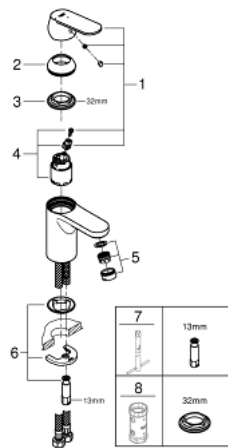

23 376 00E EUROSMART COSMOPOLITAN BASIN MIXER 1/2" S-SIZE

PRODUCT DESCRIPTION

- Tyc: Chrome
- single hole installation
- metal lever
- GROHE SilkMove 35 mm ceramic cartridge
- EcoMode - cold water flow in mid-lever position saves energy
- adjustable flow rate limiter
- adjustable minimum flow rate 2.5 l/min
- temperature limiter
- GROHE LongLife finish
- GROHE EcoJoy - Less water, perfect flow
- maximum flow rate (at 3 bar): 5 l/min
- GROHE FastFixation installation system with centering support
- smooth body
- flexible connection hoses

23 376 00E **EUROSMART COSMOPOLITAN BASIN MIXER 1/2"**
S-SIZE

SPARE PARTS

- 1: Lever (Spare part-nr. 46828000)
 - 2: Cap (Spare part-nr. 46492000)
 - 3: Screw coupling (Spare part-nr. 46460000)
 - 4: Cartridge (Spare part-nr. 46863000)
 - 5: Mousseur (Spare part-nr. 48159000)
 - 6: Shank mounting kit (Spare part-nr. 46671000)
 - 7: Mounting wrench (Spare part-nr. 19017000)*
 - 8: Socket spanner (Spare part-nr. 19332000)*
- * Optional accessories