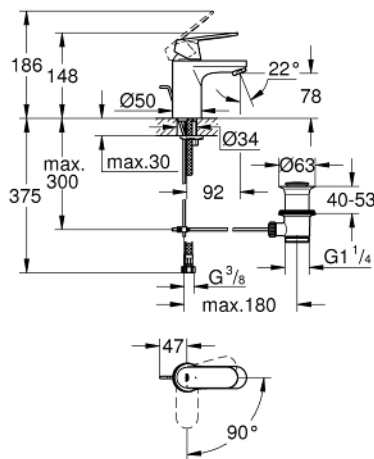

23 377 00E EUROSMART COSMOPOLITAN BASIN MIXER 1/2" S-SIZE

PRODUCT DESCRIPTION

- Colour: chrome
- single hole installation
- metal lever
- GROHE SilkMove 35 mm ceramic cartridge
- EcoMode - cold water flow in mid-lever position saves energy
- adjustable flow rate limiter
- temperature limiter
- GROHE LongLife finish
- GROHE EcoJoy - less water, perfect flow
- maximum flow rate (at 3 bar): 5 l/min
- GROHE FastFixation installation system with centering support
- pop-up waste set 1 1/4"
- flexible connection hoses
- min. recommended pressure 1.0 bar

23 377 00E **EUROSMART COSMOPOLITAN BASIN MIXER 1/2"**
S-SIZE

SPARE PARTS

- 1: Lever (Spare part-nr. 46828000)
 - 2: Cap (Spare part-nr. 46492000)
 - 3: Screw coupling (Spare part-nr. 46460000)
 - 4: Cartridge (Spare part-nr. 46863000)
 - 5: Mousseur (Spare part-nr. 48159000)
 - 6: Pop-up rod (Spare part-nr. 46739000)
 - 7: Shank mounting kit (Spare part-nr. 46671000)
 - 8: Waste set 1 1/4" (Spare part-nr. 28910000)
 - 8.1: Plug (Spare part-nr. 07182000)
 - 8.2: Eccentric rod (Spare part-nr. 07052000)
 - 9: Socket spanner (Spare part-nr. 19332000)*
 - 10: Mounting wrench (Spare part-nr. 19017000)*
 - 11: Eccentric rod (Spare part-nr. 07341000)*
- * Optional accessories