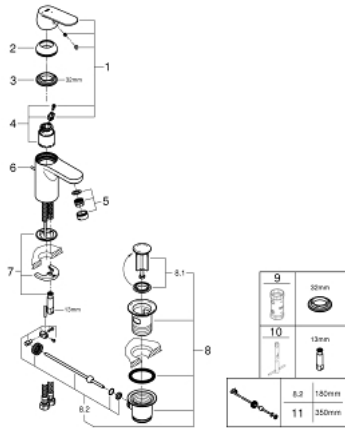

23 377 00E **EUROSMART COSMOPOLITAN BASIN MIXER 1/2"**
S-SIZE

PRODUCT DESCRIPTION

- Colour: chrome
- single hole installation
- metal lever
- GROHE SilkMove 35 mm ceramic cartridge
- OpenCold - cold water flow in mid-lever position
- adjustable flow rate limiter
- temperature limiter
- GROHE LongLife finish
- GROHE EcoJoy - less water, perfect flow
- maximum flow rate (at 3 bar): 5 l/min
- GROHE FastFixation installation system with centering support
- pop-up waste set 1 1/4"
- flexible connection hoses
- min. recommended pressure 1.0 bar

23 377 00E **EUROSMART COSMOPOLITAN BASIN MIXER 1/2"**
S-SIZE

SPARE PARTS

- 1: Lever (Spare part-nr. 46828000)
 - 2: Cap (Spare part-nr. 46492000)
 - 3: Screw coupling (Spare part-nr. 46460000)
 - 4: Cartridge (Spare part-nr. 46863000)
 - 5: Mousseur (Spare part-nr. 48159000)
 - 6: Pop-up rod (Spare part-nr. 46739000)
 - 7: Shank mounting kit (Spare part-nr. 46671000)
 - 8: Waste set 1 1/4" (Spare part-nr. 28910000)
 - 8.1: Plug (Spare part-nr. 07182000)
 - 8.2: Eccentric rod (Spare part-nr. 07052000)
 - 9: Socket spanner (Spare part-nr. 19332000)*
 - 10: Mounting wrench (Spare part-nr. 19017000)*
 - 11: Eccentric rod (Spare part-nr. 07341000)*
- * Optional accessories