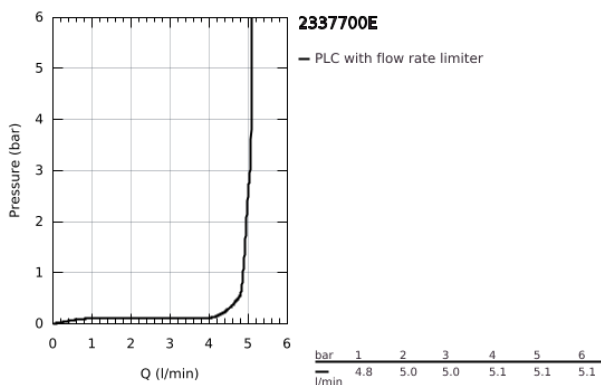

23 377 00E **EUROSMART COSMOPOLITAN BASIN MIXER 1/2"**
S-SIZE

PRODUCT DESCRIPTION

- Colour: chrome
- single hole installation
- metal lever
- GROHE SilkMove 35 mm ceramic cartridge
- OpenCold - cold water flow in mid-lever position
- adjustable flow rate limiter
- temperature limiter
- GROHE LongLife finish
- GROHE EcoJoy - less water, perfect flow
- maximum flow rate (at 3 bar): 5 l/min
- GROHE FastFixation installation system with centering support
- pop-up waste set 1 1/4"
- flexible connection hoses
- min. recommended pressure 1.0 bar

23 377 00E **EUROSMART COSMOPOLITAN BASIN MIXER 1/2"**
S-SIZE

SPARE PARTS

- 1: Lever (Spare part-nr. 46828000)
 - 2: Cap (Spare part-nr. 46492000)
 - 3: Screw coupling (Spare part-nr. 46460000)
 - 4: Cartridge (Spare part-nr. 46863000)
 - 5: Mousseur (Spare part-nr. 48159000)
 - 6: Pop-up rod (Spare part-nr. 46739000)
 - 7: Shank mounting kit (Spare part-nr. 46671000)
 - 8: Waste set 1 1/4" (Spare part-nr. 28910000)
 - 8.1: Plug (Spare part-nr. 07182000)
 - 8.2: Eccentric rod (Spare part-nr. 07052000)
 - 9: Socket spanner (Spare part-nr. 19332000)*
 - 10: Mounting wrench (Spare part-nr. 19017000)*
 - 11: Eccentric rod (Spare part-nr. 07341000)*
- * Optional accessories