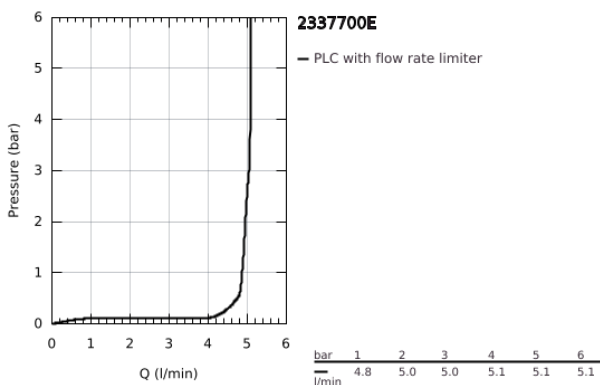

23 377 00E EUROSMART COSMOPOLITAN BASIN MIXER 1/2" S-SIZE

PRODUCT DESCRIPTION

- Colour: chrome
- single hole installation
- metal lever
- GROHE SilkMove 35 mm ceramic cartridge
- EcoMode - cold water flow in mid-lever position saves energy
- adjustable flow rate limiter
- temperature limiter
- GROHE LongLife finish
- GROHE EcoJoy - less water, perfect flow
- maximum flow rate (at 3 bar): 5 l/min
- GROHE FastFixation installation system with centering support
- pop-up waste set 1 1/4"
- flexible connection hoses
- min. recommended pressure 1.0 bar

23 377 00E **EUROSMART COSMOPOLITAN BASIN MIXER 1/2"**
S-SIZE

SPARE PARTS

- 1: Lever (Spare part-nr. 46828000)
 - 2: Cap (Spare part-nr. 46492000)
 - 3: Screw coupling (Spare part-nr. 46460000)
 - 4: Cartridge (Spare part-nr. 46863000)
 - 5: Mousseur (Spare part-nr. 48159000)
 - 6: Pop-up rod (Spare part-nr. 46739000)
 - 7: Shank mounting kit (Spare part-nr. 46671000)
 - 8: Waste set 1 1/4" (Spare part-nr. 28910000)
 - 8.1: Plug (Spare part-nr. 07182000)
 - 8.2: Eccentric rod (Spare part-nr. 07052000)
 - 9: Socket spanner (Spare part-nr. 19332000)*
 - 10: Mounting wrench (Spare part-nr. 19017000)*
 - 11: Eccentric rod (Spare part-nr. 07341000)*
- * Optional accessories