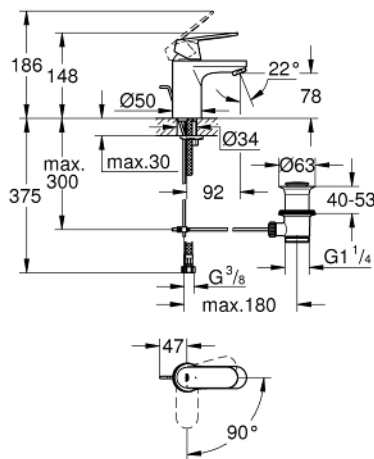

23 377 00E **EUROSMART COSMOPOLITAN BASIN MIXER 1/2"**
S-SIZE

PRODUCT DESCRIPTION

- Colour: chrome
- single hole installation
- metal lever
- GROHE SilkMove 35 mm ceramic cartridge
- OpenCold - cold water flow in mid-lever position
- adjustable flow rate limiter
- temperature limiter
- GROHE LongLife finish
- GROHE EcoJoy - less water, perfect flow
- maximum flow rate (at 3 bar): 5 l/min
- GROHE FastFixation installation system with centering support
- pop-up waste set 1 1/4"
- flexible connection hoses
- min. recommended pressure 1.0 bar

23 377 00E **EUROSMART COSMOPOLITAN BASIN MIXER 1/2"**
S-SIZE

SPARE PARTS

- 1: Lever (Spare part-nr. 46828000)
 - 2: Cap (Spare part-nr. 46492000)
 - 3: Screw coupling (Spare part-nr. 46460000)
 - 4: Cartridge (Spare part-nr. 46863000)
 - 5: Mousseur (Spare part-nr. 48159000)
 - 6: Pop-up rod (Spare part-nr. 46739000)
 - 7: Shank mounting kit (Spare part-nr. 46671000)
 - 8: Waste set 1 1/4" (Spare part-nr. 28910000)
 - 8.1: Plug (Spare part-nr. 07182000)
 - 8.2: Eccentric rod (Spare part-nr. 07052000)
 - 9: Socket spanner (Spare part-nr. 19332000)*
 - 10: Mounting wrench (Spare part-nr. 19017000)*
 - 11: Eccentric rod (Spare part-nr. 07341000)*
- * Optional accessories