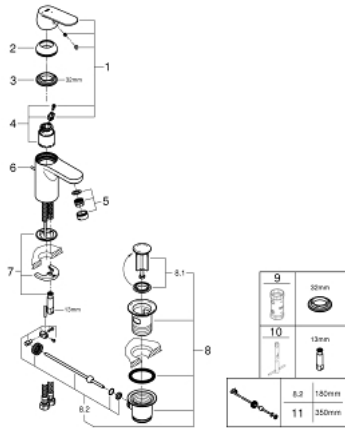

23 377 00E EUROSMART COSMOPOLITAN BASIN MIXER 1/2" S-SIZE

PRODUCT DESCRIPTION

- Colour: chrome
- single hole installation
- metal lever
- GROHE SilkMove 35 mm ceramic cartridge
- EcoMode - cold water flow in mid-lever position saves energy
- adjustable flow rate limiter
- temperature limiter
- GROHE LongLife finish
- GROHE EcoJoy - less water, perfect flow
- maximum flow rate (at 3 bar): 5 l/min
- GROHE FastFixation installation system with centering support
- pop-up waste set 1 1/4"
- flexible connection hoses
- min. recommended pressure 1.0 bar

23 377 00E **EUROSMART COSMOPOLITAN BASIN MIXER 1/2"**
S-SIZE

SPARE PARTS

- 1: Lever (Spare part-nr. 46828000)
 - 2: Cap (Spare part-nr. 46492000)
 - 3: Screw coupling (Spare part-nr. 46460000)
 - 4: Cartridge (Spare part-nr. 46863000)
 - 5: Mousseur (Spare part-nr. 48159000)
 - 6: Pop-up rod (Spare part-nr. 46739000)
 - 7: Shank mounting kit (Spare part-nr. 46671000)
 - 8: Waste set 1 1/4" (Spare part-nr. 28910000)
 - 8.1: Plug (Spare part-nr. 07182000)
 - 8.2: Eccentric rod (Spare part-nr. 07052000)
 - 9: Socket spanner (Spare part-nr. 19332000)*
 - 10: Mounting wrench (Spare part-nr. 19017000)*
 - 11: Eccentric rod (Spare part-nr. 07341000)*
- * Optional accessories