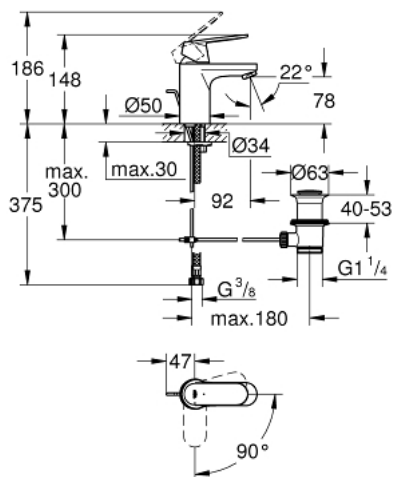

23 377 00E **EUROSMART COSMOPOLITAN BASIN MIXER 1/2"**
S-SIZE

PRODUCT DESCRIPTION

- Tyc: Chrome
- single hole installation
- metal lever
- GROHE SilkMove 35 mm ceramic cartridge
- OpenCold - cold water flow in mid-lever position
- adjustable flow rate limiter
- temperature limiter
- GROHE LongLife finish
- GROHE EcoJoy - Less water, perfect flow
- maximum flow rate (at 3 bar): 5 l/min
- GROHE FastFixation installation system with centering support
- pop-up waste set 1 1/4"
- flexible connection hoses
- min. recommended pressure 1.0 bar

23 377 00E **EUROSMART COSMOPOLITAN BASIN MIXER 1/2"**
S-SIZE

SPARE PARTS

- 1: Lever (Spare part-nr. 46828000)
 - 2: Cap (Spare part-nr. 46492000)
 - 3: Screw coupling (Spare part-nr. 46460000)
 - 4: Cartridge (Spare part-nr. 46863000)
 - 5: Mousseur (Spare part-nr. 48159000)
 - 6: Pop-up rod (Spare part-nr. 46739000)
 - 7: Shank mounting kit (Spare part-nr. 46671000)
 - 8: Waste set 1 1/4" (Spare part-nr. 28910000)
 - 8.1: Plug (Spare part-nr. 07182000)
 - 8.2: Eccentric rod (Spare part-nr. 07052000)
 - 9: Socket spanner (Spare part-nr. 19332000)*
 - 10: Mounting wrench (Spare part-nr. 19017000)*
 - 11: Eccentric rod (Spare part-nr. 07341000)*
- * Optional accessories