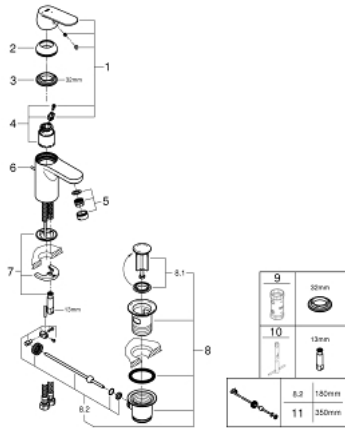

23 377 00E **EUROSMART COSMOPOLITAN BASIN MIXER 1/2"**
S-SIZE

PRODUCT DESCRIPTION

- Tyc: Chrome
- single hole installation
- metal lever
- GROHE SilkMove 35 mm ceramic cartridge
- EcoMode - cold water flow in mid-lever position saves energy
- adjustable flow rate limiter
- temperature limiter
- GROHE LongLife finish
- GROHE EcoJoy - Less water, perfect flow
- maximum flow rate (at 3 bar): 5 l/min
- GROHE FastFixation installation system with centering support
- pop-up waste set 1 1/4"
- flexible connection hoses
- min. recommended pressure 1.0 bar

23 377 00E **EUROSMART COSMOPOLITAN BASIN MIXER 1/2"**
S-SIZE

SPARE PARTS

- 1: Lever (Spare part-nr. 46828000)
 - 2: Cap (Spare part-nr. 46492000)
 - 3: Screw coupling (Spare part-nr. 46460000)
 - 4: Cartridge (Spare part-nr. 46863000)
 - 5: Mousseur (Spare part-nr. 48159000)
 - 6: Pop-up rod (Spare part-nr. 46739000)
 - 7: Shank mounting kit (Spare part-nr. 46671000)
 - 8: Waste set 1 1/4" (Spare part-nr. 28910000)
 - 8.1: Plug (Spare part-nr. 07182000)
 - 8.2: Eccentric rod (Spare part-nr. 07052000)
 - 9: Socket spanner (Spare part-nr. 19332000)*
 - 10: Mounting wrench (Spare part-nr. 19017000)*
 - 11: Eccentric rod (Spare part-nr. 07341000)*
- * Optional accessories