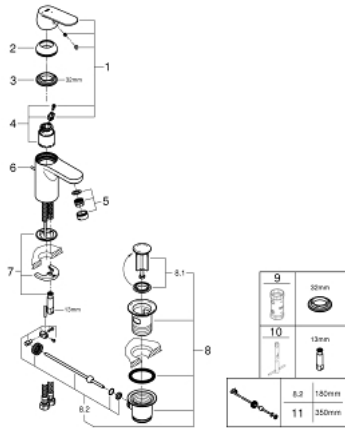

23 377 00E **EUROSMART COSMOPOLITAN BASIN MIXER 1/2"**
S-SIZE

PRODUCT DESCRIPTION

- Tyc: Chrome
- single hole installation
- metal lever
- GROHE SilkMove 35 mm ceramic cartridge
- OpenCold - cold water flow in mid-lever position
- adjustable flow rate limiter
- temperature limiter
- GROHE LongLife finish
- GROHE EcoJoy - Less water, perfect flow
- maximum flow rate (at 3 bar): 5 l/min
- GROHE FastFixation installation system with centering support
- pop-up waste set 1 1/4"
- flexible connection hoses
- min. recommended pressure 1.0 bar

23 377 00E **EUROSMART COSMOPOLITAN BASIN MIXER 1/2"**
S-SIZE

SPARE PARTS

- 1: Lever (Spare part-nr. 46828000)
 - 2: Cap (Spare part-nr. 46492000)
 - 3: Screw coupling (Spare part-nr. 46460000)
 - 4: Cartridge (Spare part-nr. 46863000)
 - 5: Mousseur (Spare part-nr. 48159000)
 - 6: Pop-up rod (Spare part-nr. 46739000)
 - 7: Shank mounting kit (Spare part-nr. 46671000)
 - 8: Waste set 1 1/4" (Spare part-nr. 28910000)
 - 8.1: Plug (Spare part-nr. 07182000)
 - 8.2: Eccentric rod (Spare part-nr. 07052000)
 - 9: Socket spanner (Spare part-nr. 19332000)*
 - 10: Mounting wrench (Spare part-nr. 19017000)*
 - 11: Eccentric rod (Spare part-nr. 07341000)*
- * Optional accessories