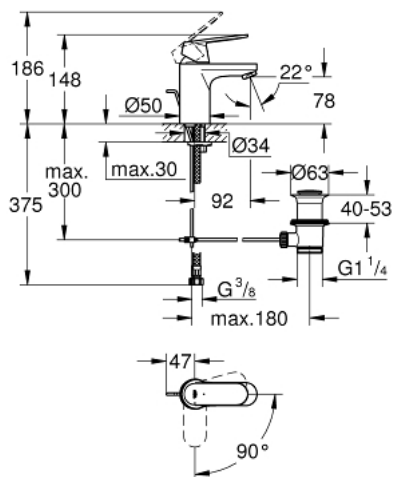

23 377 00E **EUROSMART COSMOPOLITAN BASIN MIXER 1/2"**
S-SIZE

PRODUCT DESCRIPTION

- Tyc: Chrome
- single hole installation
- metal lever
- GROHE SilkMove 35 mm ceramic cartridge
- EcoMode - cold water flow in mid-lever position saves energy
- adjustable flow rate limiter
- temperature limiter
- GROHE LongLife finish
- GROHE EcoJoy - Less water, perfect flow
- maximum flow rate (at 3 bar): 5 l/min
- GROHE FastFixation installation system with centering support
- pop-up waste set 1 1/4"
- flexible connection hoses
- min. recommended pressure 1.0 bar

23 377 00E **EUROSMART COSMOPOLITAN BASIN MIXER 1/2"**
S-SIZE

SPARE PARTS

- 1: Lever (Spare part-nr. 46828000)
 - 2: Cap (Spare part-nr. 46492000)
 - 3: Screw coupling (Spare part-nr. 46460000)
 - 4: Cartridge (Spare part-nr. 46863000)
 - 5: Mousseur (Spare part-nr. 48159000)
 - 6: Pop-up rod (Spare part-nr. 46739000)
 - 7: Shank mounting kit (Spare part-nr. 46671000)
 - 8: Waste set 1 1/4" (Spare part-nr. 28910000)
 - 8.1: Plug (Spare part-nr. 07182000)
 - 8.2: Eccentric rod (Spare part-nr. 07052000)
 - 9: Socket spanner (Spare part-nr. 19332000)*
 - 10: Mounting wrench (Spare part-nr. 19017000)*
 - 11: Eccentric rod (Spare part-nr. 07341000)*
- * Optional accessories