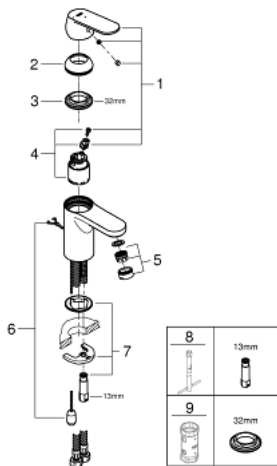

23 378 00E **EUROSMART COSMOPOLITAN BASIN MIXER 1/2"**
S-SIZE

PRODUCT DESCRIPTION

- Colour: chrome
- single hole installation
- metal lever
- GROHE SilkMove 35 mm ceramic cartridge
- EcoMode - cold water flow in mid-lever position saves energy
- adjustable flow rate limiter
- adjustable minimum flow rate 2.5 l/min
- temperature limiter
- GROHE LongLife finish
- GROHE EcoJoy - less water, perfect flow
- maximum flow rate (at 3 bar): 5 l/min
- GROHE FastFixation installation system with centering support
- retractable chain
- flexible connection hoses

23 378 00E **EUROSMART COSMOPOLITAN BASIN MIXER 1/2"**
S-SIZE

SPARE PARTS

- 1: Lever (Spare part-nr. 46828000)
 - 2: Cap (Spare part-nr. 46492000)
 - 3: Screw coupling (Spare part-nr. 46460000)
 - 4: Cartridge (Spare part-nr. 46863000)
 - 5: Mousseur (Spare part-nr. 48159000)
 - 6: Chain support (Spare part-nr. 06815000)
 - 7: Shank mounting kit (Spare part-nr. 46671000)
 - 8: Mounting wrench (Spare part-nr. 19017000)*
 - 9: Socket spanner (Spare part-nr. 19332000)*
- * Optional accessories