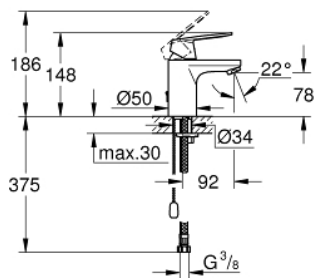

23 378 00E **EUROSMART COSMOPOLITAN BASIN MIXER 1/2"**
S-SIZE

PRODUCT DESCRIPTION

- Colour: chrome
- single hole installation
- metal lever
- GROHE SilkMove 35 mm ceramic cartridge
- EcoMode - cold water flow in mid-lever position saves energy
- adjustable flow rate limiter
- adjustable minimum flow rate 2.5 l/min
- temperature limiter
- GROHE LongLife finish
- GROHE EcoJoy - less water, perfect flow
- maximum flow rate (at 3 bar): 5 l/min
- GROHE FastFixation installation system with centering support
- retractable chain
- flexible connection hoses

23 378 00E **EUROSMART COSMOPOLITAN BASIN MIXER 1/2"**
S-SIZE

SPARE PARTS

- 1: Lever (Spare part-nr. 46828000)
 - 2: Cap (Spare part-nr. 46492000)
 - 3: Screw coupling (Spare part-nr. 46460000)
 - 4: Cartridge (Spare part-nr. 46863000)
 - 5: Mousseur (Spare part-nr. 48159000)
 - 6: Chain support (Spare part-nr. 06815000)
 - 7: Shank mounting kit (Spare part-nr. 46671000)
 - 8: Mounting wrench (Spare part-nr. 19017000)*
 - 9: Socket spanner (Spare part-nr. 19332000)*
- * Optional accessories