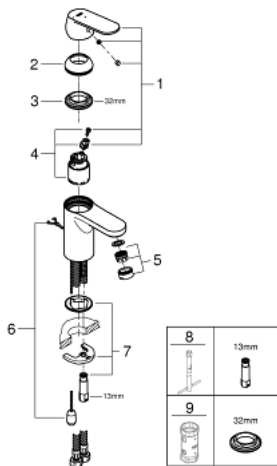

23 378 00E **EUROSMART COSMOPOLITAN BASIN MIXER 1/2"**
S-SIZE

PRODUCT DESCRIPTION

- Colour: chrome
- single hole installation
- metal lever
- GROHE SilkMove 35 mm ceramic cartridge
- OpenCold - cold water flow in mid-lever position
- adjustable flow rate limiter
- adjustable minimum flow rate 2.5 l/min
- temperature limiter
- GROHE LongLife finish
- GROHE EcoJoy - less water, perfect flow
- maximum flow rate (at 3 bar): 5 l/min
- GROHE FastFixation installation system with centering support
- retractable chain
- flexible connection hoses

23 378 00E **EUROSMART COSMOPOLITAN BASIN MIXER 1/2"**
S-SIZE

SPARE PARTS

- 1: Lever (Spare part-nr. 46828000)
 - 2: Cap (Spare part-nr. 46492000)
 - 3: Screw coupling (Spare part-nr. 46460000)
 - 4: Cartridge (Spare part-nr. 46863000)
 - 5: Mousseur (Spare part-nr. 48159000)
 - 6: Chain support (Spare part-nr. 06815000)
 - 7: Shank mounting kit (Spare part-nr. 46671000)
 - 8: Mounting wrench (Spare part-nr. 19017000)*
 - 9: Socket spanner (Spare part-nr. 19332000)*
- * Optional accessories