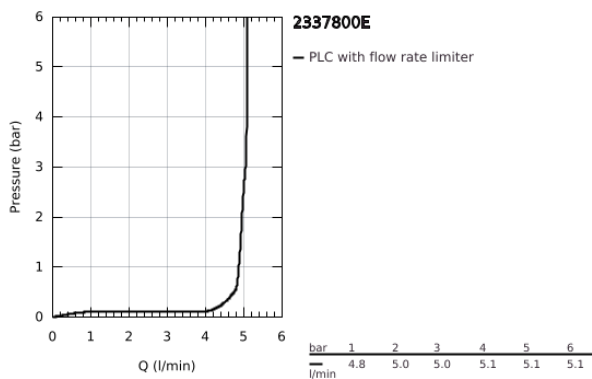

23 378 00E **EUROSMART COSMOPOLITAN BASIN MIXER 1/2"**
S-SIZE

PRODUCT DESCRIPTION

- Colour: chrome
- single hole installation
- metal lever
- GROHE SilkMove 35 mm ceramic cartridge
- OpenCold - cold water flow in mid-lever position
- adjustable flow rate limiter
- adjustable minimum flow rate 2.5 l/min
- temperature limiter
- GROHE LongLife finish
- GROHE EcoJoy - less water, perfect flow
- maximum flow rate (at 3 bar): 5 l/min
- GROHE FastFixation installation system with centering support
- retractable chain
- flexible connection hoses

23 378 00E **EUROSMART COSMOPOLITAN BASIN MIXER 1/2"**
S-SIZE

SPARE PARTS

- 1: Lever (Spare part-nr. 46828000)
 - 2: Cap (Spare part-nr. 46492000)
 - 3: Screw coupling (Spare part-nr. 46460000)
 - 4: Cartridge (Spare part-nr. 46863000)
 - 5: Mousseur (Spare part-nr. 48159000)
 - 6: Chain support (Spare part-nr. 06815000)
 - 7: Shank mounting kit (Spare part-nr. 46671000)
 - 8: Mounting wrench (Spare part-nr. 19017000)*
 - 9: Socket spanner (Spare part-nr. 19332000)*
- * Optional accessories