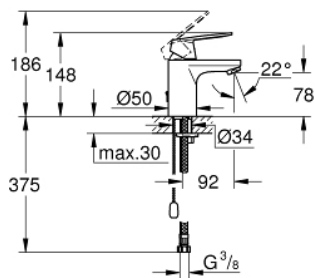

23 378 00E **EUROSMART COSMOPOLITAN BASIN MIXER 1/2"**
S-SIZE

PRODUCT DESCRIPTION

- Colour: chrome
- single hole installation
- metal lever
- GROHE SilkMove 35 mm ceramic cartridge
- OpenCold - cold water flow in mid-lever position
- adjustable flow rate limiter
- adjustable minimum flow rate 2.5 l/min
- temperature limiter
- GROHE LongLife finish
- GROHE EcoJoy - less water, perfect flow
- maximum flow rate (at 3 bar): 5 l/min
- GROHE FastFixation installation system with centering support
- retractable chain
- flexible connection hoses

23 378 00E **EUROSMART COSMOPOLITAN BASIN MIXER 1/2"**
S-SIZE

SPARE PARTS

- 1: Lever (Spare part-nr. 46828000)
 - 2: Cap (Spare part-nr. 46492000)
 - 3: Screw coupling (Spare part-nr. 46460000)
 - 4: Cartridge (Spare part-nr. 46863000)
 - 5: Mousseur (Spare part-nr. 48159000)
 - 6: Chain support (Spare part-nr. 06815000)
 - 7: Shank mounting kit (Spare part-nr. 46671000)
 - 8: Mounting wrench (Spare part-nr. 19017000)*
 - 9: Socket spanner (Spare part-nr. 19332000)*
- * Optional accessories