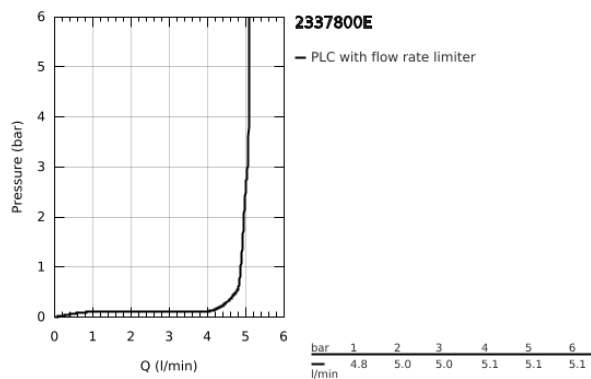

23 378 00E **EUROSMART COSMOPOLITAN BASIN MIXER 1/2"**
S-SIZE

PRODUCT DESCRIPTION

- Colour: chrome
- single hole installation
- metal lever
- GROHE SilkMove 35 mm ceramic cartridge
- EcoMode - cold water flow in mid-lever position saves energy
- adjustable flow rate limiter
- adjustable minimum flow rate 2.5 l/min
- temperature limiter
- GROHE LongLife finish
- GROHE EcoJoy - less water, perfect flow
- maximum flow rate (at 3 bar): 5 l/min
- GROHE FastFixation installation system with centering support
- retractable chain
- flexible connection hoses

23 378 00E **EUROSMART COSMOPOLITAN BASIN MIXER 1/2"**
S-SIZE

SPARE PARTS

- 1: Lever (Spare part-nr. 46828000)
 - 2: Cap (Spare part-nr. 46492000)
 - 3: Screw coupling (Spare part-nr. 46460000)
 - 4: Cartridge (Spare part-nr. 46863000)
 - 5: Mousseur (Spare part-nr. 48159000)
 - 6: Chain support (Spare part-nr. 06815000)
 - 7: Shank mounting kit (Spare part-nr. 46671000)
 - 8: Mounting wrench (Spare part-nr. 19017000)*
 - 9: Socket spanner (Spare part-nr. 19332000)*
- * Optional accessories