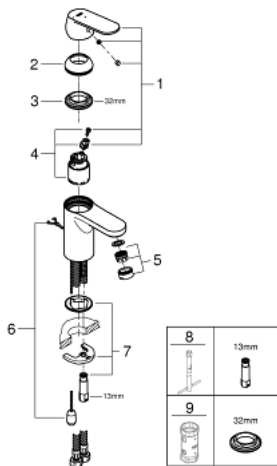

23 378 00E **EUROSMART COSMOPOLITAN BASIN MIXER 1/2"**
S-SIZE

PRODUCT DESCRIPTION

- Tyc: Chrome
- single hole installation
- metal lever
- GROHE SilkMove 35 mm ceramic cartridge
- EcoMode - cold water flow in mid-lever position saves energy
- adjustable flow rate limiter
- adjustable minimum flow rate 2.5 l/min
- temperature limiter
- GROHE LongLife finish
- GROHE EcoJoy - Less water, perfect flow
- maximum flow rate (at 3 bar): 5 l/min
- GROHE FastFixation installation system with centering support
- retractable chain
- flexible connection hoses

23 378 00E **EUROSMART COSMOPOLITAN BASIN MIXER 1/2"**
S-SIZE

SPARE PARTS

- 1: Lever (Spare part-nr. 46828000)
 - 2: Cap (Spare part-nr. 46492000)
 - 3: Screw coupling (Spare part-nr. 46460000)
 - 4: Cartridge (Spare part-nr. 46863000)
 - 5: Mousseur (Spare part-nr. 48159000)
 - 6: Chain (Spare part-nr. 06815000)
 - 7: Shank mounting kit (Spare part-nr. 46671000)
 - 8: Mounting wrench (Spare part-nr. 19017000)*
 - 9: Socket spanner (Spare part-nr. 19332000)*
- * Optional accessories