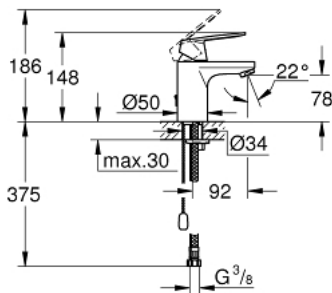

23 378 00E **EUROSMART COSMOPOLITAN BASIN MIXER 1/2"**  
**S-SIZE**

**PRODUCT DESCRIPTION**

- Tyc: Chrome
- single hole installation
- metal lever
- GROHE SilkMove 35 mm ceramic cartridge
- OpenCold - cold water flow in mid-lever position
- adjustable flow rate limiter
- adjustable minimum flow rate 2.5 l/min
- temperature limiter
- GROHE LongLife finish
- GROHE EcoJoy - Less water, perfect flow
- maximum flow rate (at 3 bar): 5 l/min
- GROHE FastFixation installation system with centering support
- retractable chain
- flexible connection hoses

23 378 00E **EUROSMART COSMOPOLITAN BASIN MIXER 1/2"**  
**S-SIZE**

**SPARE PARTS**

- 1: Lever (Spare part-nr. 46828000)
  - 2: Cap (Spare part-nr. 46492000)
  - 3: Screw coupling (Spare part-nr. 46460000)
  - 4: Cartridge (Spare part-nr. 46863000)
  - 5: Mousseur (Spare part-nr. 48159000)
  - 6: Chain (Spare part-nr. 06815000)
  - 7: Shank mounting kit (Spare part-nr. 46671000)
  - 8: Mounting wrench (Spare part-nr. 19017000)\*
  - 9: Socket spanner (Spare part-nr. 19332000)\*
- \* Optional accessories