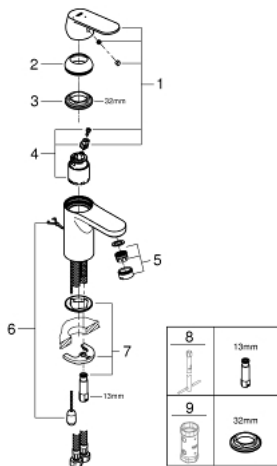

23 378 00E **EUROSMART COSMOPOLITAN BASIN MIXER 1/2"**  
**S-SIZE**

**PRODUCT DESCRIPTION**

- Tyc: Chrome
- single hole installation
- metal lever
- GROHE SilkMove 35 mm ceramic cartridge
- OpenCold - cold water flow in mid-lever position
- adjustable flow rate limiter
- adjustable minimum flow rate 2.5 l/min
- temperature limiter
- GROHE LongLife finish
- GROHE EcoJoy - Less water, perfect flow
- maximum flow rate (at 3 bar): 5 l/min
- GROHE FastFixation installation system with centering support
- retractable chain
- flexible connection hoses

23 378 00E **EUROSMART COSMOPOLITAN BASIN MIXER 1/2"**  
**S-SIZE**

**SPARE PARTS**

- 1: Lever (Spare part-nr. 46828000)
  - 2: Cap (Spare part-nr. 46492000)
  - 3: Screw coupling (Spare part-nr. 46460000)
  - 4: Cartridge (Spare part-nr. 46863000)
  - 5: Mousseur (Spare part-nr. 48159000)
  - 6: Chain (Spare part-nr. 06815000)
  - 7: Shank mounting kit (Spare part-nr. 46671000)
  - 8: Mounting wrench (Spare part-nr. 19017000)\*
  - 9: Socket spanner (Spare part-nr. 19332000)\*
- \* Optional accessories