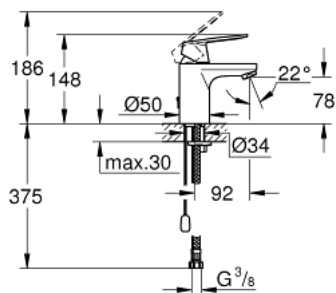

23 378 00E **EUROSMART COSMOPOLITAN BASIN MIXER 1/2"**
S-SIZE

PRODUCT DESCRIPTION

- Tyc: Chrome
- single hole installation
- metal lever
- GROHE SilkMove 35 mm ceramic cartridge
- EcoMode - cold water flow in mid-lever position saves energy
- adjustable flow rate limiter
- adjustable minimum flow rate 2.5 l/min
- temperature limiter
- GROHE LongLife finish
- GROHE EcoJoy - Less water, perfect flow
- maximum flow rate (at 3 bar): 5 l/min
- GROHE FastFixation installation system with centering support
- retractable chain
- flexible connection hoses

23 378 00E **EUROSMART COSMOPOLITAN BASIN MIXER 1/2"**
S-SIZE

SPARE PARTS

- 1: Lever (Spare part-nr. 46828000)
 - 2: Cap (Spare part-nr. 46492000)
 - 3: Screw coupling (Spare part-nr. 46460000)
 - 4: Cartridge (Spare part-nr. 46863000)
 - 5: Mousseur (Spare part-nr. 48159000)
 - 6: Chain (Spare part-nr. 06815000)
 - 7: Shank mounting kit (Spare part-nr. 46671000)
 - 8: Mounting wrench (Spare part-nr. 19017000)*
 - 9: Socket spanner (Spare part-nr. 19332000)*
- * Optional accessories